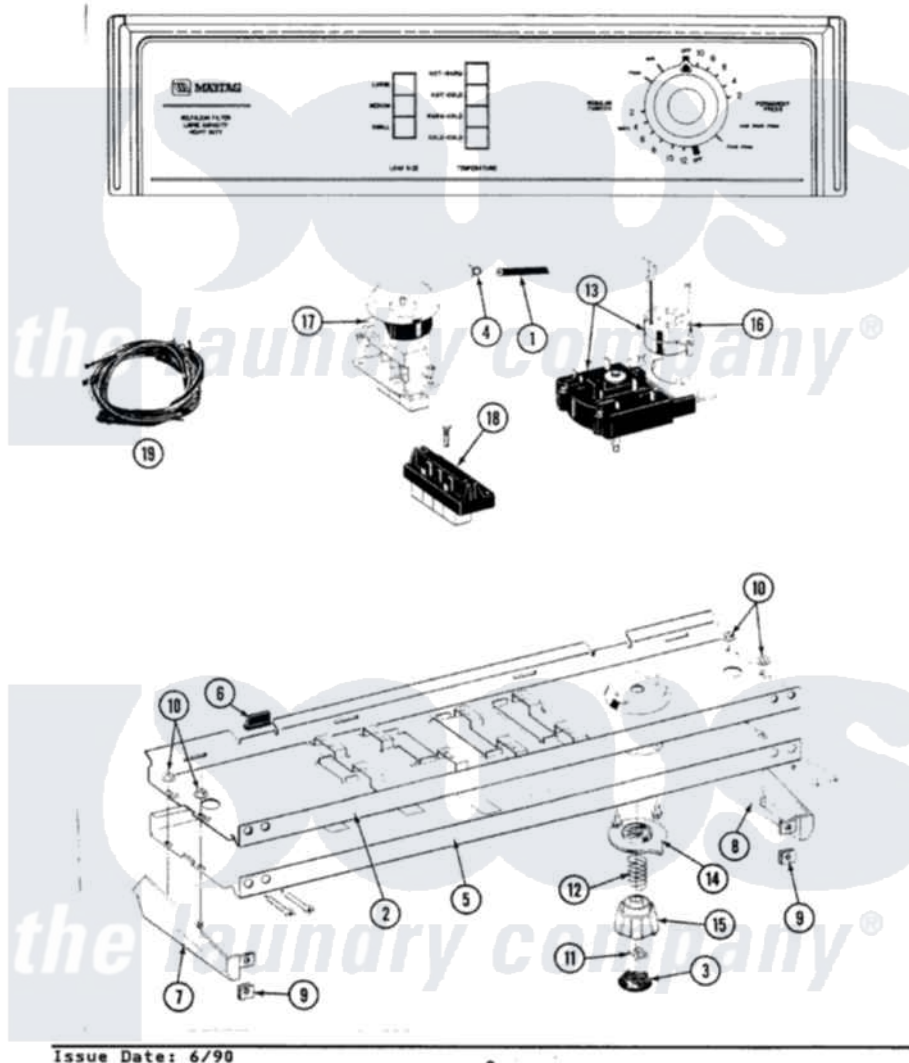

Maytag A7300 04 - CONTROL PANEL

SECTION: CONTROL PANEL

MODEL: A7300

Issue Date: 6/90

8

Maytag [Residential Maytag A7300 Washer Parts](#) Parts Diagram 04 - CONTROL PANEL

[Click on the part number to view part](#)

Item	Original Part Number	Replaced By	Status	Part Description
1	212942	22001619		Tube, Water Level Switch
2	214818			Back Up Plate
"	210932			Screw, No.8 X 9/16 Ctsk Note: Screw, Inlet Duct
3	215821		Not Available	CAP, KNOB
4	410296	596669		Clamp, Manifold
5	207401		Not Available	CONTROL PANEL
"	210932			Screw, No.8 X 9/16 Ctsk Note: Screw, Inlet Duct
6	214897			Pad, Control Panel
7	207215		Not Available	END CAP LH
8	207216		Not Available	END CAP RH
9	214894			Fastener, End Cap
10	214872			Palnut, End Cap Note: Nut, Lamp Holder
11	211605			Bezel, Timer Dial
12	211065			Spring, Index Wheel

13	213966	3400014	Screw
"	207378		Timer
14	215827	Not Available	TIMER DIAL SKIRT
15	215828		Knob, Timer
16	205033	22205033	Motor- Tim
17	207363	Not Available	3 LEVEL PRESSURE SWITCH
"	211168	W10139210	Screw, 8-18 X 5/16
18	213117	67006908	Screw, Ice Rack
"	207367	Not Available	TEMP CONTROL SWITCH - 4 BUTTON
19	207382		Wire Harness