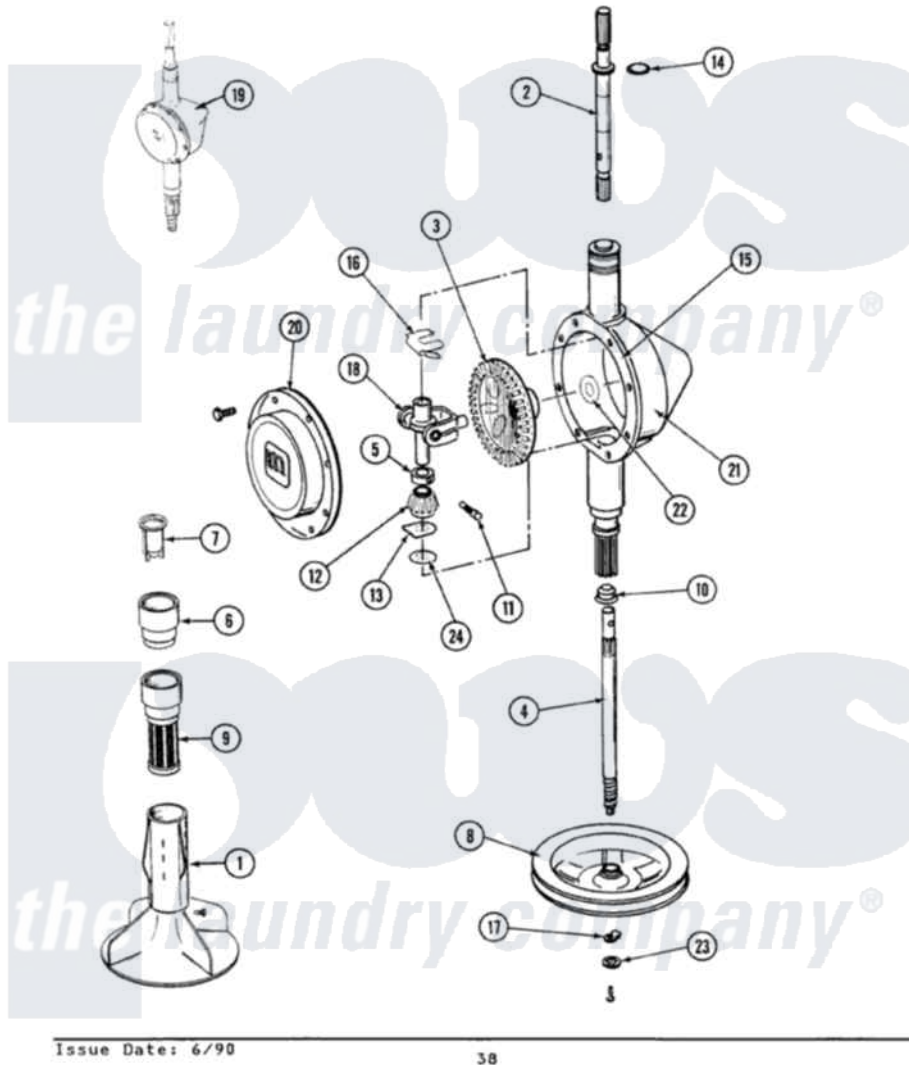

Maytag A7300 05 - ORBITAL TRANSMISSION

SECTION: ORBITAL TRANSMISSION
 MODEL: ALL MODELS

Issue Date: 6/90

38

Maytag [Residential Maytag A7300 Washer Parts](#) Parts Diagram 05 - ORBITAL TRANSMISSION
 Click on the part number to view part

Item	Original Part Number	Replaced By	Status	Part Description
1	206478		Not Available	SCREW & WASHER FOR AGITATOR
"	207538			Agitator W/Lock Screw
2	207153	6-2097820		Kit- Shaft
3	206713	6-2067130		Gear- Beve
4	215411	12001451		Ctr Shaft W/Collar Andkeeper-Sha
5	215415		Not Available	COLLAR, LOWER
6	215721			Dispensing Cap
7	215733			Dispensing Cup
8	211059	6-2301530		Pulley
9	Y207427			Lint Filter Shallow
10	206602	207843		Lip Seal Repair Kit
11	Y206629			Pin, Collar
12	215401	W10221114		Pinion
13	215395			Plate, Clutch
14	210690			Seal, Rubber

15	Y058700	675652	Adhesive
16	215581		Spring, Agitator Shaft
17	211375	681582	Screw
"	211089		Lug, Stop Pulley
18	206685	6-2066850	Yoke
19	206708	6-2097790	Transmison
20	206628		Cover, Transmission
"	215417	Not Available	SCREW, TRANSMISSION COVER
21	206625	6-2097790	Transmison
22	215394		Washer, Bevel Gear
23	211090	22003555	Washer, Stop Lug
24	211483	6-2114830	Washer- SP