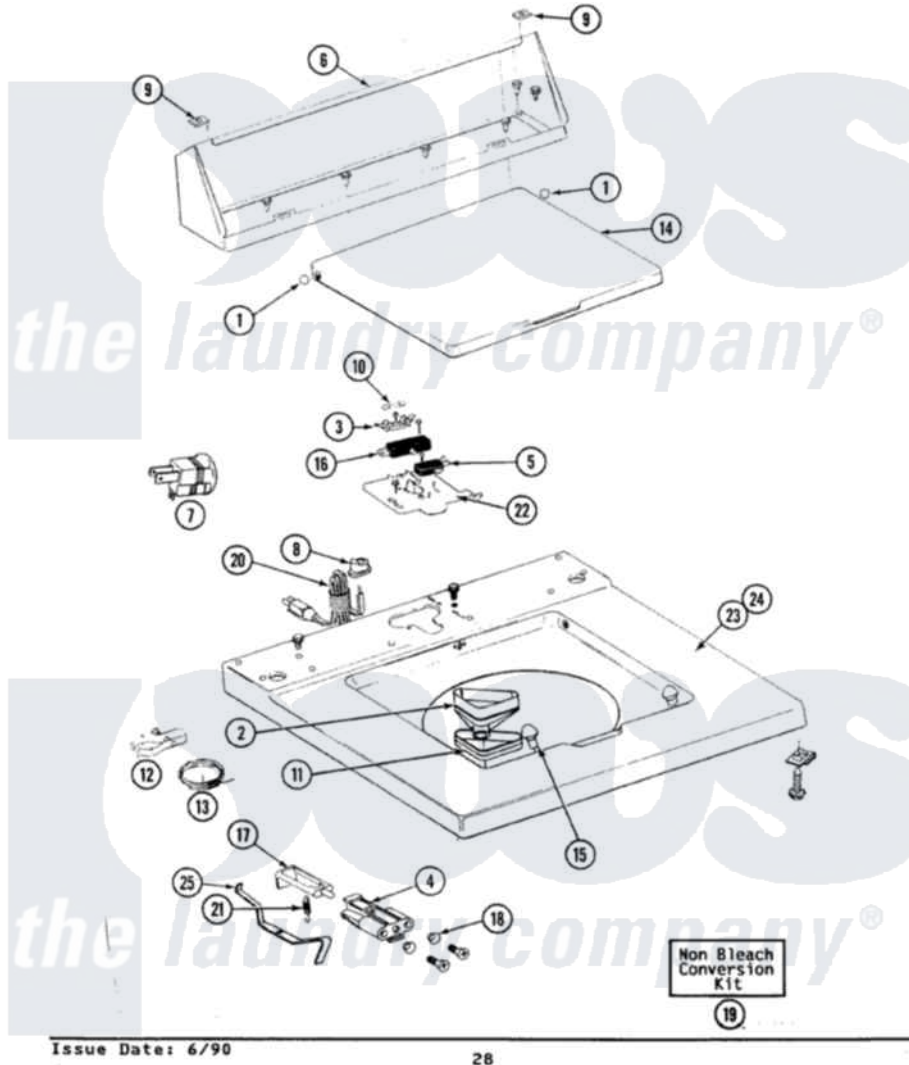

Maytag A7300 06 - TOP COVER, CONSOLE & LID SWITCH

SECTION: TOP COVER, CONSOLE & LID SWITCH
 MODEL: ALL MODELS

Issue Date: 6/90

28

[Maytag Residential Maytag A7300 Washer Parts](#) Parts Diagram 06 - TOP COVER, CONSOLE & LID SWITCH
 Click on the part number to view part

Item	Original Part Number	Replaced By	Status	Part Description
1	211726			Hinge, Ball Lid
2	215577			Bleach Inlet White
3	215705	Y311711		Screw, Fuse Block
"	207167			Block, Fuse
4	216256		Not Available	BRACKET, UNBALANCE
"	910182	25-7809		Screw, No.6-20 1/2 Flthd Torx
"	214279	204968		Plunger And Bracket Assembly--W
5	912012	3400409		Screw
"	207166			Switch, Check
6	205635			Console
"	211294	90767		Screw, 8A X 3/8 HeX Washer Head Tapping
"	Y313559			Screw
7	Y201808			Converter
8	211881			Grommet, Cord Part Not Used-Gas Models Only

9	215075		Fastener, Control Panel To Console
10	207168	22001682	Switch Assembly, Lid W/4amp Fuse
11	214436		Gasket
12	301548		Clamp, Ground Wire
13	311155		Ground Wire And Clamp
14	212073		LID (WHITE)
15	212716		Bumper, Lid
16	213501		Screw, No.6-20 X 1-1/8 Inch
"	205415	279347	Switch-Lid
17	215700	Not Available	LID SWITCH PLUNGER
"	208591	Not Available	KIT, PLUNGER & BRACKET
18	211500		Washer, Bracket To Top Cover
19	205997		Non-Bleach Conversion Kit
20	210186	3370225	Screw
"	204590		Cord, Power
21	213720		Spring, Lid Switch
22	207159	489355	Screw, 8 X 1/2
"	Y215699	22001678	Bracket, Switch And Fuse
24	210186	3370225	Screw
"	204445		Screw And Fastener Assembly
"	207172		Top Cover
25	215704		Lever, Unbalance