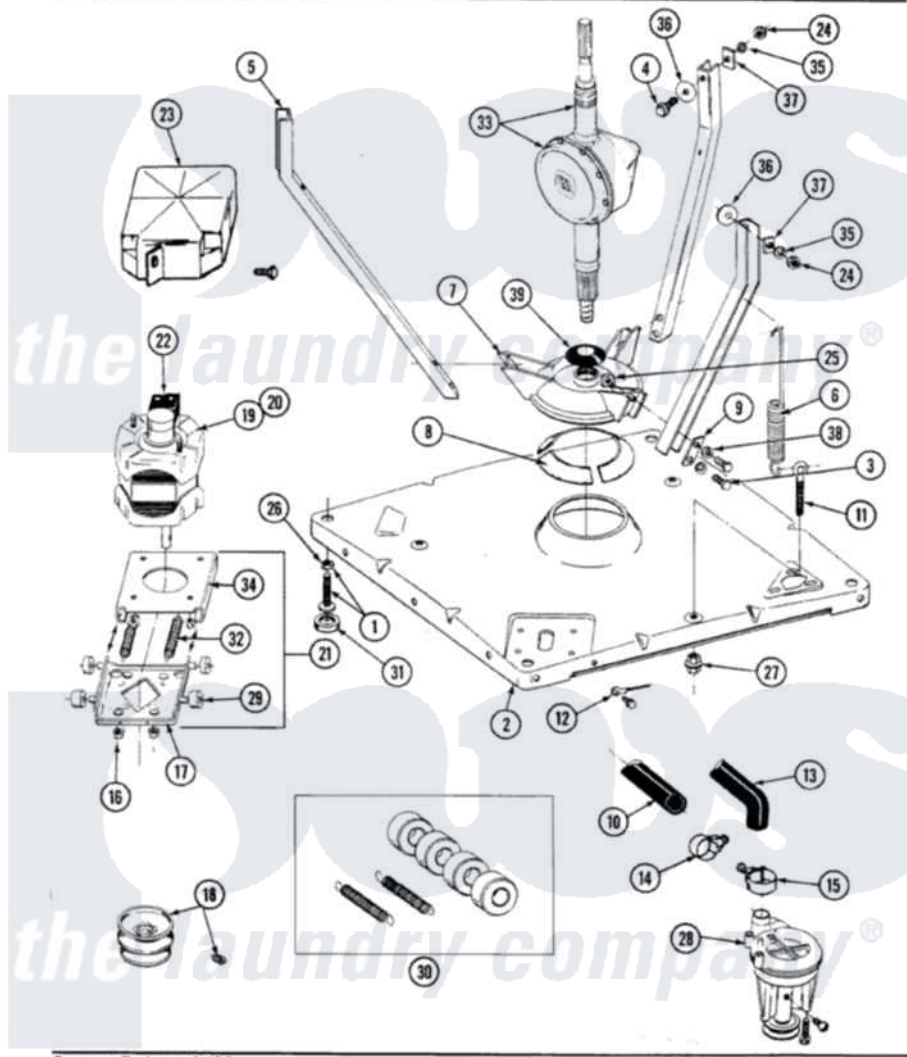

Maytag A7400 01 - BASE, PUMP, MOTOR & COMPONENTS

SECTION: BASE, PUMP, MOTOR & COMPONENTS
 MODEL: ALL MODELS

Issue Date: 6/90

40

Maytag [Residential Maytag A7400 Washer Parts](#) Parts Diagram 01 - BASE, PUMP, MOTOR & COMPONENTS
 Click on the part number to view part

Item	Original Part Number	Replaced By	Status	Part Description
1	Y302699	22003428		Leg, Adjustable
2	203274			Base With Damper Pads
3	Y015627			Screw- Hex
4	205254	W10175938		Bolt
"	200744	W10175939		Bolt
5	213100		Not Available	PART NOT USED
6	213054			Centering Spring - 3 Used
7	203725			Damper W/Bolt And Clip
8	203956			Damper Pad Kit
9	213073			Washer, Double Brace
10	214767	22001448		Hose, Pump
11	213120	216416		Bolt, Eye/Centering Spring
12	210186	3370225		Screw
"	204807			Ground Wire, Supp. Plte To Top Cover
13	Y212989			Hose, Outer Tub To Pump
14	200461	285655		Clamp, Hose