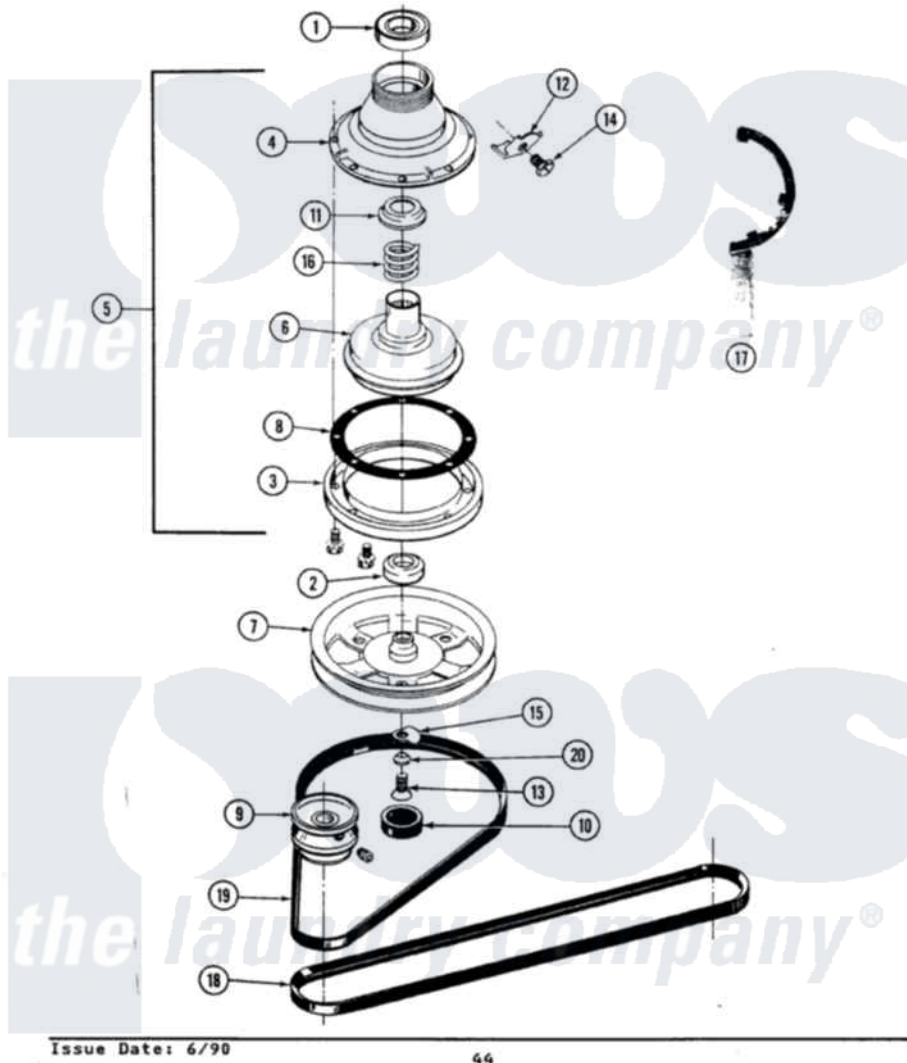

Maytag A7400 03 - CLUTCH, BRAKE & BELTS

SECTION: CLUTCH, BRAKE & BELTS
 MODEL: ALL MODELS

Maytag Residential Maytag A7400 Washer Parts Parts Diagram 03 - CLUTCH, BRAKE & BELTS
 Click on the part number to view part

Item	Original Part Number	Replaced By	Status	Part Description
1	Y200720	22003441		Bearing, Rear
2	200835			Bearing, Brake Rotor
3	211043	6-2011900		Brake Asse
"	211000			SCREW, BRAKE DRUM (HEX HEAD)
4	211045	6-2011900		Brake Asse
5	201190	6-2011900		Brake Asse
6	201126	6-2011900		Brake Asse
7	211059	6-2301530		Pulley
8	211042	6-2011900		Brake Asse
9	Y053241			Set Screw, Motor Pulley
"	200816	6-2008160		Pulley- MO
10	211038		Not Available	CAP, OIL RETAINER
11	211039	6-2011900		Brake Asse
12	213325			Clip, Retaining
13	211375	681582		Screw
14	213326			Bolt, Sems Retaining Clip

15	211089		Lug, Stop Pulley
16	211041	6-2011900	Brake Asse
17	Y038315	038315	Tool
18	211124		Part Not Used
19	211125		V Belt, DiVe Pulley
20	211090	22003555	Washer, Stop Lug