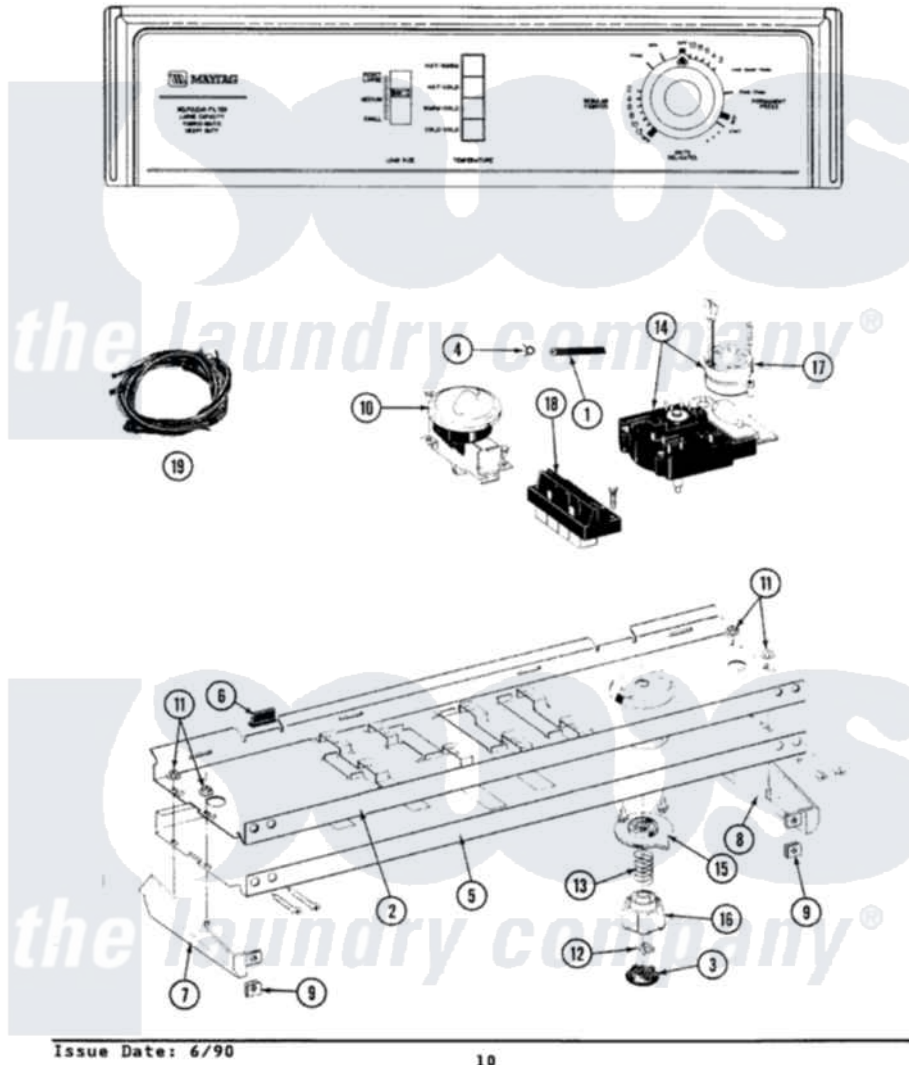

# Maytag A7400 04 - CONTROL PANEL

SECTION: CONTROL PANEL  
MODEL: A7400

Issue Date: 6/90

10

Maytag [Residential Maytag A7400 Washer Parts](#) Parts Diagram 04 - CONTROL PANEL  
Click on the part number to view part

Item	Original Part Number	Replaced By	Status	Part Description
1	212942	<a href="#">22001619</a>		Tube, Water Level Switch
2	<a href="#">214809</a>			Back Up Plate
"	<a href="#">210932</a>			Screw, No.8 X 9/16 Ctsk Note: Screw, Inlet Duct
3	215821		Not Available	CAP, KNOB
4	410296	<a href="#">596669</a>		Clamp, Manifold
5	207400		Not Available	CONTROL PANEL
"	<a href="#">210932</a>			Screw, No.8 X 9/16 Ctsk Note: Screw, Inlet Duct
6	<a href="#">214897</a>			Pad, Control Panel
7	207215		Not Available	END CAP LH
8	207216		Not Available	END CAP RH
9	<a href="#">214894</a>			Fastener, End Cap
10	211168	<a href="#">W10139210</a>		Screw, 8-18 X 5/16
"	207362		Not Available	INFINITE LEVEL PRESSURE SWITCH
11	<a href="#">214872</a>			Palnut, End Cap Note: Nut, Lamp Holder

12	<a href="#">211605</a>		Bezel, Timer Dial
13	<a href="#">211065</a>		Spring, Index Wheel
14	207376	<a href="#">22207376</a>	Timer
"	213966	<a href="#">3400014</a>	Screw
15	215827	Not Available	TIMER DIAL SKIRT
16	<a href="#">215828</a>		Knob, Timer
17	205033	<a href="#">22205033</a>	Motor- Tim
18	213117	<a href="#">67006908</a>	Screw, Ice Rack
"	207367	Not Available	TEMP CONTROL SWITCH - 4 BUTTON
19	<a href="#">207382</a>		Wire Harness