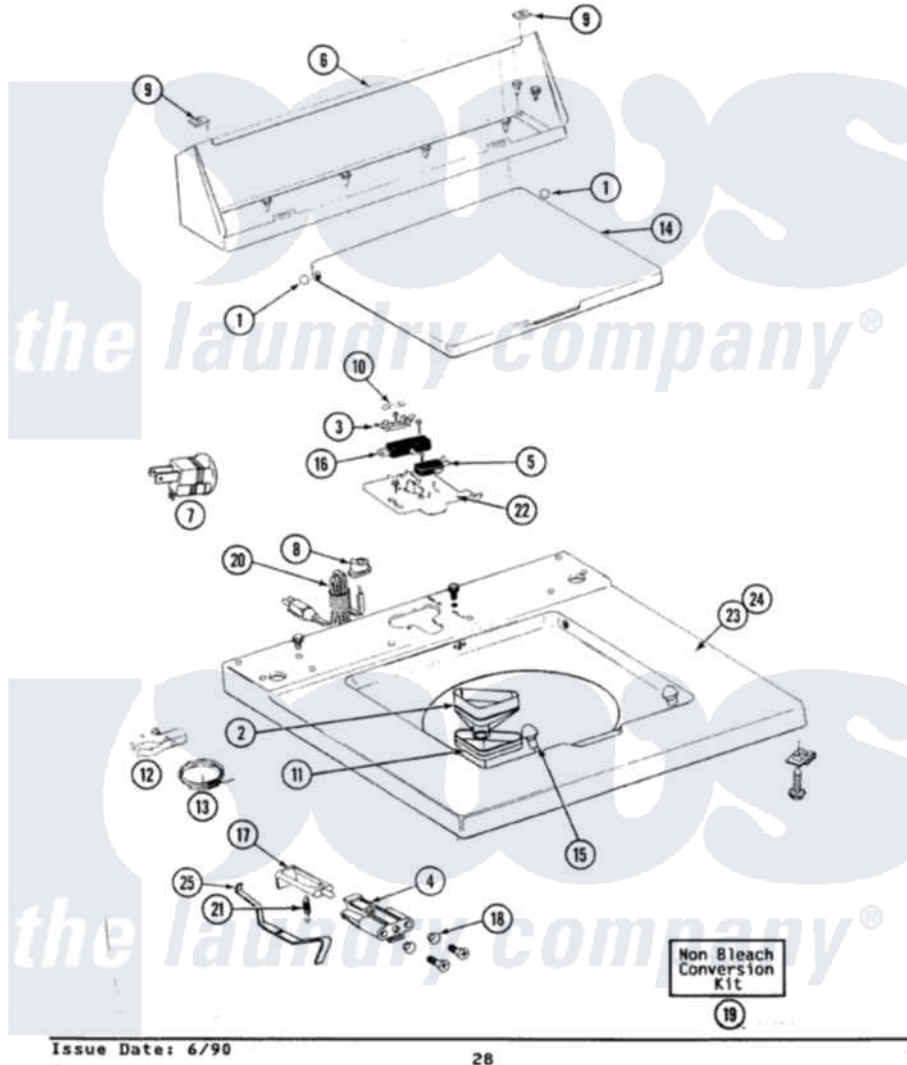

# Maytag A7400 06 - TOP COVER, CONSOLE & LID SWITCH

SECTION: TOP COVER, CONSOLE & LID SWITCH  
 MODEL: ALL MODELS

Maytag Residential Maytag A7400 Washer Parts Parts Diagram 06 - TOP COVER, CONSOLE & LID SWITCH  
 Click on the part number to view part

Item	Original Part Number	Replaced By	Status	Part Description
1	<a href="#">211726</a>			Hinge, Ball Lid
2	<a href="#">215577</a>			Bleach Inlet White
3	215705	<a href="#">Y311711</a>		Screw, Fuse Block
"	<a href="#">207167</a>			Block, Fuse
4	910182	<a href="#">25-7809</a>		Screw, No.6-20 1/2 Flthd Torx
"	214279	<a href="#">204968</a>		Plunger And Bracket Assembly--W
5	912012	<a href="#">3400409</a>		Screw
"	<a href="#">207166</a>			Switch, Check
6	<a href="#">205635</a>			Console
"	211294	<a href="#">90767</a>		Screw, 8A X 3/8 HeX Washer Head Tapping
"	<a href="#">Y313559</a>			Screw
7	<a href="#">Y201808</a>			Converter
8	<a href="#">211881</a>			Grommet, Cord Part Not Used-Gas Models Only
9	<a href="#">215075</a>			Fastener, Control Panel To Console

10	207168	<a href="#">22001682</a>	Switch Assembly, Lid W/4amp Fuse
11	<a href="#">214436</a>		Gasket
12	<a href="#">301548</a>		Clamp, Ground Wire
13	<a href="#">311155</a>		Ground Wire And Clamp
14	212073		LID (WHITE)
15	<a href="#">212716</a>		Bumper, Lid
16	<a href="#">213501</a>		Screw, No.6-20 X 1-1/8 Inch
"	205415	<a href="#">279347</a>	Switch-Lid
17	215700	Not Available	LID SWITCH PLUNGER
18	<a href="#">211500</a>		Washer, Bracket To Top Cover
19	<a href="#">205997</a>		Non-Bleach Conversion Kit
20	210186	<a href="#">3370225</a>	Screw
"	<a href="#">204590</a>		Cord, Power
21	<a href="#">213720</a>		Spring, Lid Switch
22	207159	<a href="#">489355</a>	Screw, 8 X 1/2
"	Y215699	<a href="#">22001678</a>	Bracket, Switch And Fuse
24	210186	<a href="#">3370225</a>	Screw
"	<a href="#">204445</a>		Screw And Fastener Assembly
"	<a href="#">207172</a>		Top Cover
25	<a href="#">215704</a>		Lever, Unbalance