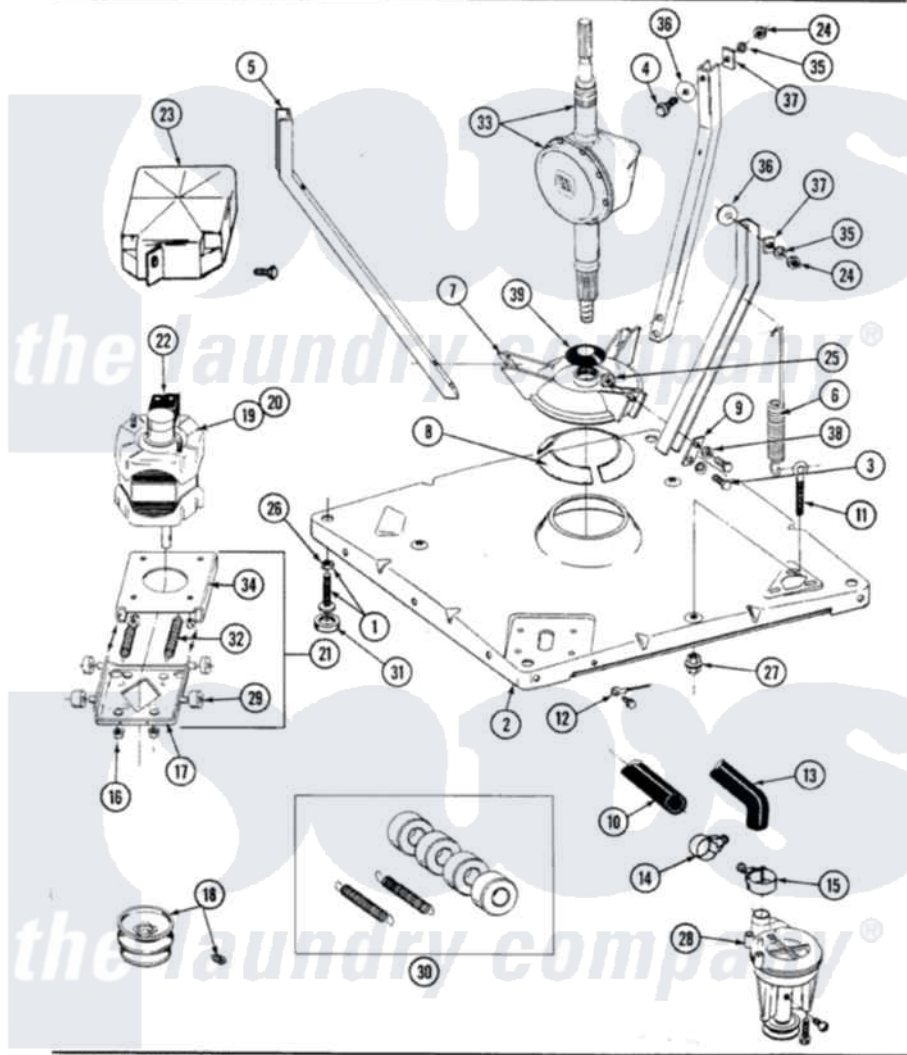

# Maytag A7500 01 - BASE, PUMP, MOTOR & COMPONENTS

SECTION: BASE, PUMP, MOTOR & COMPONENTS  
 MODEL: ALL MODELS

Issue Date: 6/90

40

Maytag [Residential Maytag A7500 Washer Parts](#) Parts Diagram 01 - BASE, PUMP, MOTOR & COMPONENTS  
 Click on the part number to view part

Item	Original Part Number	Replaced By	Status	Part Description
1	Y302699	<a href="#">22003428</a>		Leg, Adjustable
2	<a href="#">203274</a>			Base With Damper Pads
3	<a href="#">Y015627</a>			Screw- Hex
4	205254	<a href="#">W10175938</a>		Bolt
"	200744	<a href="#">W10175939</a>		Bolt
5	213100		Not Available	PART NOT USED
6	<a href="#">213054</a>			Centering Spring - 3 Used
7	<a href="#">203725</a>			Damper W/Bolt And Clip
8	<a href="#">203956</a>			Damper Pad Kit
9	<a href="#">213073</a>			Washer, Double Brace
10	214767	<a href="#">22001448</a>		Hose, Pump
11	213120	<a href="#">216416</a>		Bolt, Eye/Centering Spring
12	210186	<a href="#">3370225</a>		Screw
"	<a href="#">204807</a>			Ground Wire, Supp. Plte To Top Cover
13	<a href="#">Y212989</a>			Hose, Outer Tub To Pump
14	200461	<a href="#">285655</a>		Clamp, Hose