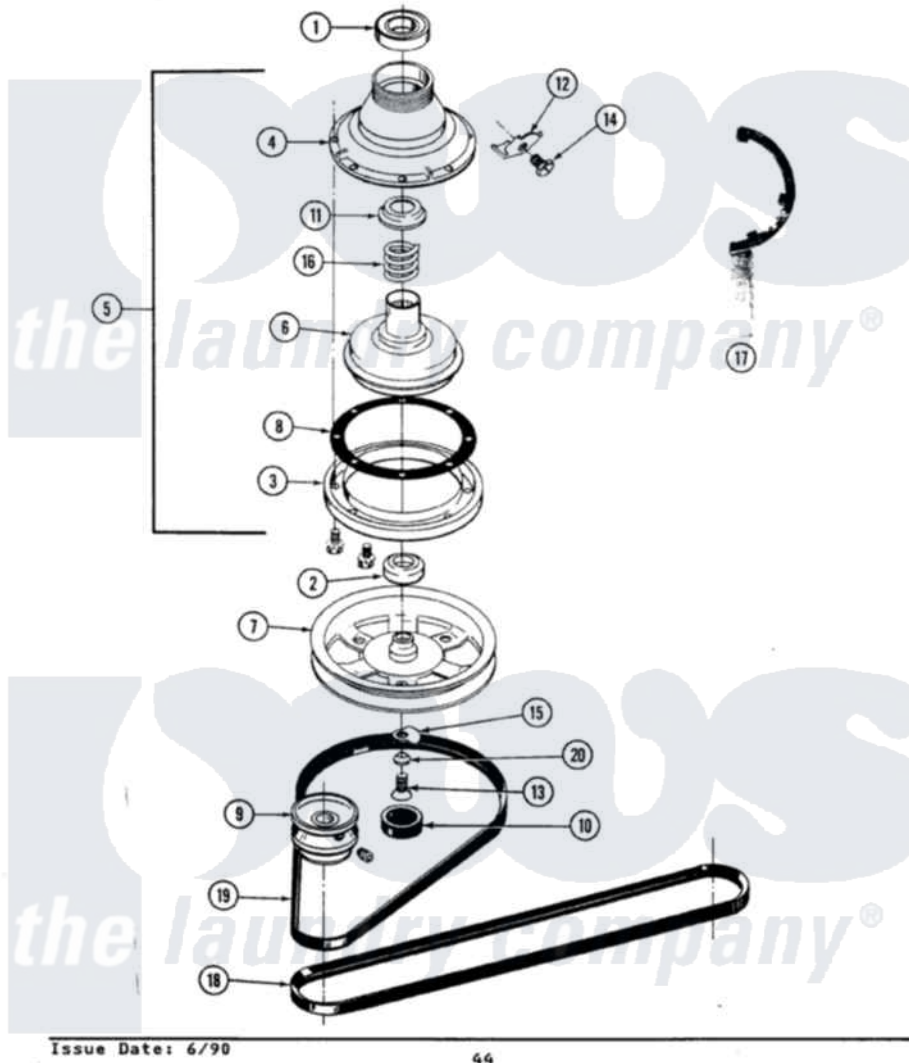

Maytag A7500 03 - CLUTCH, BRAKE & BELTS

SECTION: CLUTCH, BRAKE & BELTS
 MODEL: ALL MODELS

Maytag Residential Maytag A7500 Washer Parts Parts Diagram 03 - CLUTCH, BRAKE & BELTS
 Click on the part number to view part

Item	Original Part Number	Replaced By	Status	Part Description
1	Y200720	22003441		Bearing, Rear
2	200835			Bearing, Brake Rotor
3	211043	6-2011900		Brake Asse
"	211000			SCREW, BRAKE DRUM (HEX HEAD)
4	211045	6-2011900		Brake Asse
5	201190	6-2011900		Brake Asse
6	201126	6-2011900		Brake Asse
7	211059	6-2301530		Pulley
8	211042	6-2011900		Brake Asse
9	Y053241			Set Screw, Motor Pulley
"	200816	6-2008160		Pulley- MO
10	211038		Not Available	CAP, OIL RETAINER
11	211039	6-2011900		Brake Asse
12	213325			Clip, Retaining
13	211375	681582		Screw
14	213326			Bolt, Sems Retaining Clip

15	211089		Lug, Stop Pulley
16	211041	6-2011900	Brake Asse
17	Y038315	038315	Tool
18	211124		Part Not Used
19	211125		V Belt, DiVe Pulley
20	211090	22003555	Washer, Stop Lug