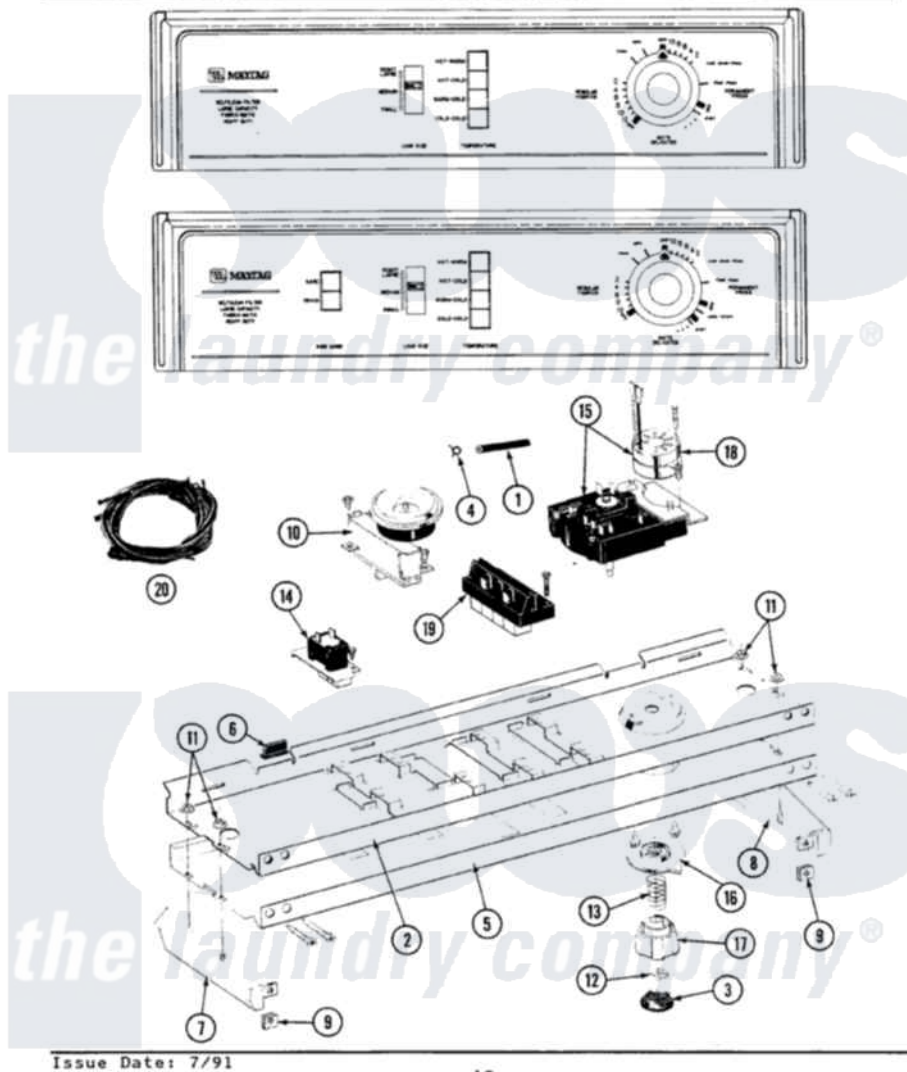

# Maytag A7500 04 - CONTROL PANEL

SECTION: CONTROL PANEL  
 MODEL: A7500 A7500S A7500W SERIES 01

Issue Date: 7/91

12

Maytag [Residential Maytag A7500 Washer Parts](#) Parts Diagram 04 - CONTROL PANEL  
 Click on the part number to view part

Item	Original Part Number	Replaced By	Status	Part Description
1	212942	<a href="#">22001619</a>		Tube, Water Level Switch
2	<a href="#">214809</a>			Back Up Plate
"	<a href="#">210932</a>			Screw, No.8 X 9/16 Ctsk Note: Screw, Inlet Duct
3	215821		Not Available	CAP, KNOB
4	410296	<a href="#">596669</a>		Clamp, Manifold
5	207400		Not Available	CONTROL PANEL
"	<a href="#">210932</a>			Screw, No.8 X 9/16 Ctsk Note: Screw, Inlet Duct
6	<a href="#">214897</a>			Pad, Control Panel
7	207215		Not Available	END CAP LH
8	207216		Not Available	END CAP RH
9	<a href="#">214894</a>			Fastener, End Cap
10	211168	<a href="#">W10139210</a>		Screw, 8-18 X 5/16
"	207362		Not Available	INFINITE LEVEL PRESSURE SWITCH
11	<a href="#">214872</a>			Palnut, End Cap Note: Nut, Lamp Holder

12	<a href="#">211605</a>		Bezel, Timer Dial
13	<a href="#">211065</a>		Spring, Index Wheel
14	<a href="#">207365</a>		2 Button Switch
"	211168	<a href="#">W10139210</a>	Screw, 8-18 X 5/16
15	207376	<a href="#">22207376</a>	Timer
"	213966	<a href="#">3400014</a>	Screw
16	215827	Not Available	TIMER DIAL SKIRT
17	<a href="#">215828</a>		Knob, Timer
18	205033	<a href="#">22205033</a>	Motor- Tim
19	213117	<a href="#">67006908</a>	Screw, Ice Rack
"	207367	Not Available	TEMP CONTROL SWITCH - 4 BUTTON
20	<a href="#">207382</a>		Wire Harness