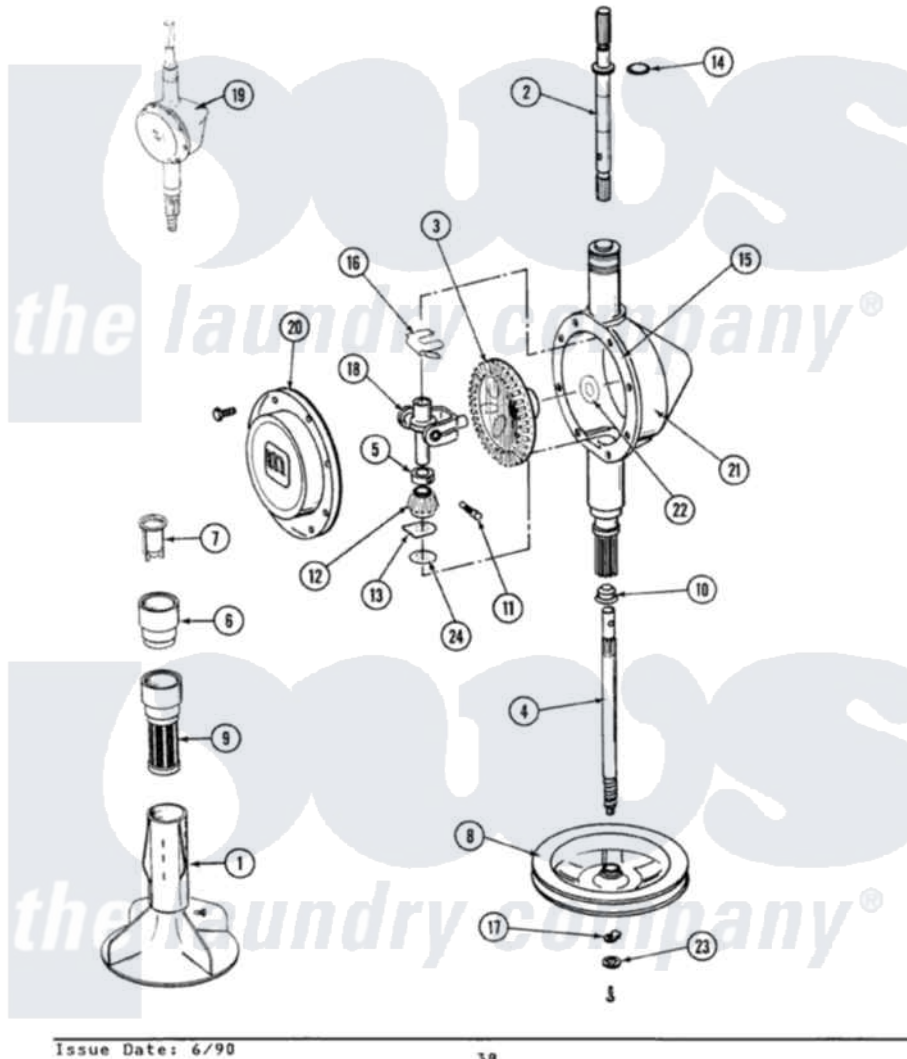

# Maytag A7500 05 - ORBITAL TRANSMISSION

SECTION: ORBITAL TRANSMISSION  
MODEL: ALL MODELS

Issue Date: 6/90

38

Maytag [Residential Maytag A7500 Washer Parts](#) Parts Diagram 05 - ORBITAL TRANSMISSION  
Click on the part number to view part

Item	Original Part Number	Replaced By	Status	Part Description
1	206478		Not Available	SCREW & WASHER FOR AGITATOR
2	207153	<a href="#">6-2097820</a>		Kit- Shaft
3	206713	<a href="#">6-2067130</a>		Gear- Beve
4	215411	<a href="#">12001451</a>		Ctr Shaft W/Collar Andkeeper-Sha
5	215415		Not Available	COLLAR, LOWER
6	<a href="#">215721</a>			Dispensing Cap
7	<a href="#">215733</a>			Dispensing Cup
8	211059	<a href="#">6-2301530</a>		Pulley
10	206602	<a href="#">207843</a>		Lip Seal Repair Kit
11	<a href="#">Y206629</a>			Pin, Collar
12	215401	<a href="#">W10221114</a>		Pinion
13	<a href="#">215395</a>			Plate, Clutch
14	<a href="#">210690</a>			Seal, Rubber
15	Y058700	<a href="#">675652</a>		Adhesive
16	<a href="#">215581</a>			Spring, Agitator Shaft

17	<a href="#">211089</a>		Lug, Stop Pulley
"	211375	<a href="#">681582</a>	Screw
18	206685	<a href="#">6-2066850</a>	Yoke
19	206708	<a href="#">6-2097790</a>	Transmison
20	<a href="#">206628</a>		Cover, Transmission
"	215417	Not Available	SCREW, TRANSMISSION COVER
21	206625	<a href="#">6-2097790</a>	Transmison
22	<a href="#">215394</a>		Washer, Bevel Gear
23	211090	<a href="#">22003555</a>	Washer, Stop Lug
24	211483	<a href="#">6-2114830</a>	Washer- SP