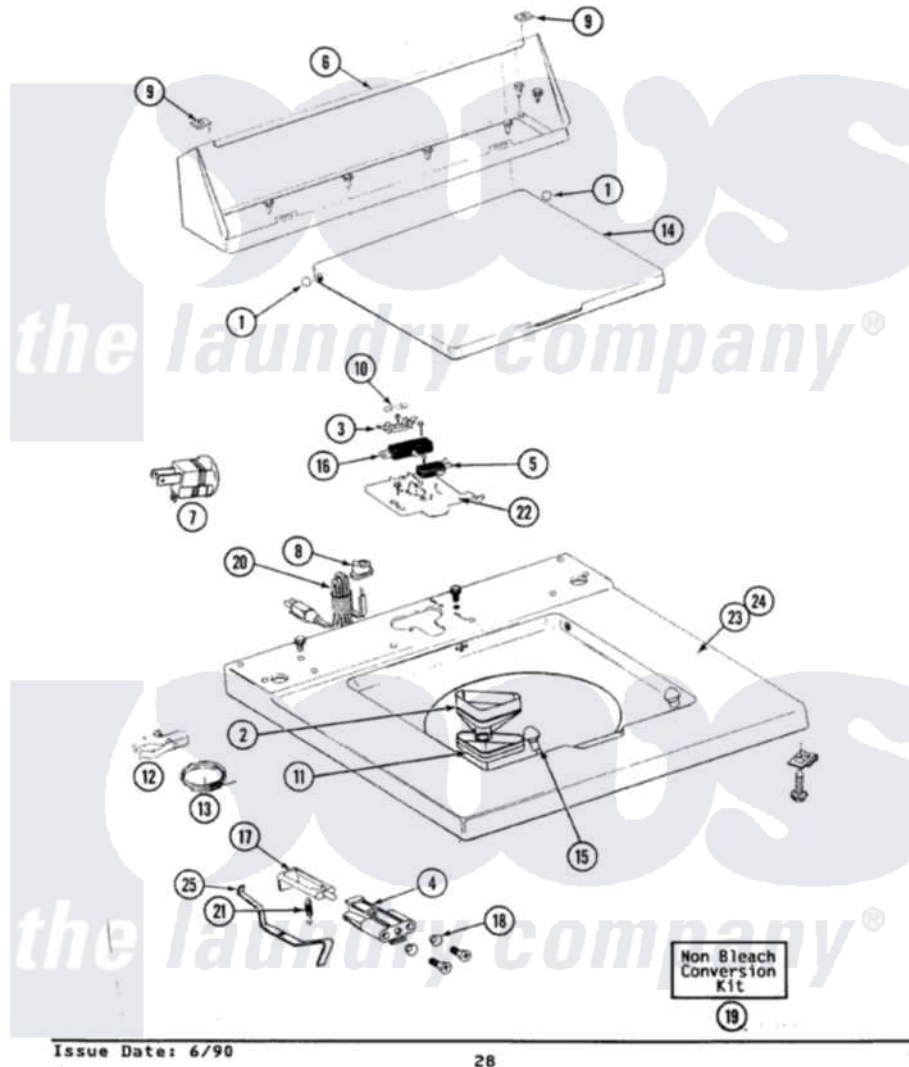

Maytag A7500 06 - TOP COVER, CONSOLE & LID SWITCH

SECTION: TOP COVER, CONSOLE & LID SWITCH
 MODEL: ALL MODELS

Issue Date: 6/90

28

Maytag [Residential Maytag A7500 Washer Parts](#) Parts Diagram 06 - TOP COVER, CONSOLE & LID SWITCH
 Click on the part number to view part

Item	Original Part Number	Replaced By	Status	Part Description
1	211726			Hinge, Ball Lid
2	215578			Bleach Inlet Almond
"	215577			Bleach Inlet White
3	215705	Y311711		Screw, Fuse Block
"	207167			Block, Fuse
4	216256		Not Available	BRACKET, UNBALANCE
"	214279	204968		Plunger And Bracket Assembly--W
"	910182	25-7809		Screw, No.6-20 1/2 Flthd Torx
5	912012	3400409		Screw
"	207166			Switch, Check
6	Y313559			Screw
"	205635L		Not Available	CONSOLE (ALM)
"	205635			Console
"	211294	90767		Screw, 8A X 3/8 HeX Washer Head Tapping
"	205635M		Not Available	CONSOLE (HVST WHEAT)

7	Y201808		Converter
8	211881		Grommet, Cord Part Not Used-Gas Models Only
9	215075		Fastener, Control Panel To Console
10	207168	22001682	Switch Assembly, Lid W/4amp Fuse
11	214436		Gasket
12	301548		Clamp, Ground Wire
13	311155		Ground Wire And Clamp
14	212073M	Not Available	LID-HARVEST WHEAT
"	212073L	Not Available	LID-ALMOND
"	212073		LID (WHITE)
15	212716		Bumper, Lid
16	213501		Screw, No.6-20 X 1-1/8 Inch
"	205415	279347	Switch-Lid
17	208591	Not Available	KIT, PLUNGER & BRACKET
"	215700	Not Available	LID SWITCH PLUNGER
18	211500		Washer, Bracket To Top Cover
19	205997		Non-Bleach Conversion Kit
20	204590		Cord, Power
"	210186	3370225	Screw
21	213720		Spring, Lid Switch
22	Y215699	22001678	Bracket, Switch And Fuse
"	207159	489355	Screw, 8 X 1/2
23	204445		Screw And Fastener Assembly
"	207170		Top Cover
"	207170L		Top Cover Assembly ALM----NA
"	207170M	Not Available	TOP COVER ASSY HVT WHEAT
"	210186	3370225	Screw
24	207172		Top Cover
"	207172L		Top Cover Assembly ALM----NA
"	204445		Screw And Fastener Assembly
"	207172M	Not Available	TOP COVER ASSY HVT WHEAT
"	210186	3370225	Screw
25	215704		Lever, Unbalance