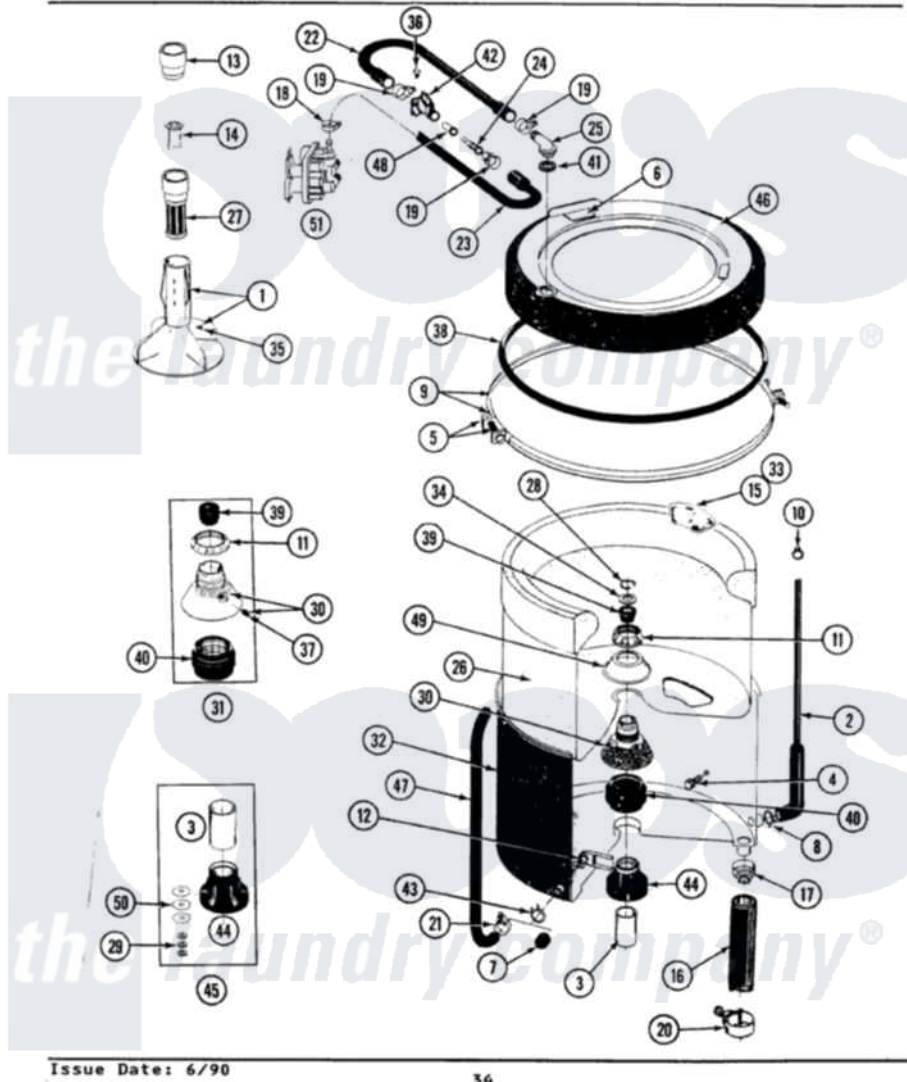

Maytag A7500 07 - TUB, AGITATOR, MOUNTING STEM & SEAL

SECTION: TUB, AGITATOR, MOUNTING STEM & SEAL
 MODEL: ALL MODELS

Maytag [Residential Maytag A7500 Washer Parts](#) Parts Diagram 07 - TUB, AGITATOR, MOUNTING STEM & SEAL
 Click on the part number to view part

Item	Original Part Number	Replaced By	Status	Part Description
1	207538			Agitator W/Lock Screw
2	212942	22001619		Tube, Water Level Switch
3	211130			Bearing Liner, Tub Bearing
4	200744	W10175939		Bolt
"	205254	W10175938		Bolt
5	205529			Nut And Bolt Kit For Tub Clam
6	215232			Bumper, Unbalance
8	211641			Clamp, 1-1/16"
9	200846			Clamp - Tub Cover
10	410296	596669		Clamp, Manifold
11	211047	6-2110472		Nut- Clamp
12	214434			Spout, Deflector
13	215721			Dispensing Cap
14	215733			Dispensing Cup
15	207219			Filter, Self-Cleaning
16	Y212989			Hose, Outer Tub To Pump

17	200900	616099		Clamp
18	201575			Clamp, Hose
19	202515	596669		Clamp, Manifold
20	202574	3367052		Clamp, Hose
21	205161	489503		Clamp
22	Y215234			Hose, Injector Fill
23	213013			Hose, Injector
24	213015			Nozzle, Injector
25	215235			Tube, Injector
26	207830		Not Available	INNER TUB W/PLUG
"	201523		Not Available	INNER TUB
28	Y015667			Retaining Ring
29	Y054867			Washer, Lock
30	202521	6-2095720		Mounting S
31	204012	6-2095720		Mounting S
32	205486		Not Available	PART NOT USED
33	215980			Plug, Filter Hole
34	Y015666			Washer, Retaining -
35	206478		Not Available	SCREW & WASHER FOR AGITATOR
36	312620			Screw, Sems
37	211618	22001423		Set Screw, Mounting Stem
38	211232			Seal, Tub Cover
39	Y0A4298	6-0A57420		Seal- Agitator
40	201537	6-2095720		Mounting S
41	215233			Seal For Injector Tube
42	215447			Sleeve For Injector
43	214739	596669		Clamp, Manifold
44	200824	6-2040130		Tub Bearin
45	204013	6-2040130		Tub Bearin
46	206380		Not Available	COVER, TUB
47	214495			Tube, Inlet To Tub
48	213016	216201		Nozzle
49	211210			Washer, Clamping Nut
50	211100			Washer, Outer Tub
51	205613			Water Valve