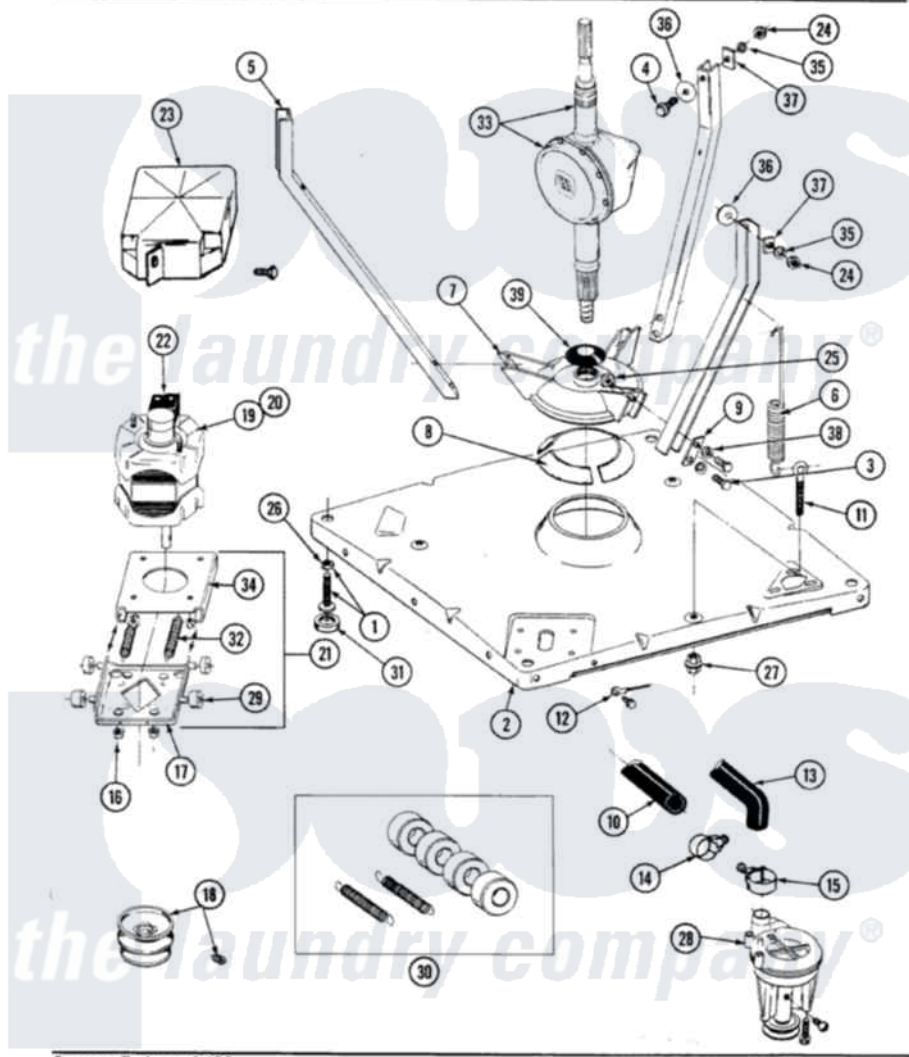

Maytag A7500S 01 - BASE, PUMP, MOTOR & COMPONENTS

SECTION: BASE, PUMP, MOTOR & COMPONENTS
 MODEL: ALL MODELS

Issue Date: 6/90

40

Maytag Residential Maytag A7500S Washer Parts Parts Diagram 01 - BASE, PUMP, MOTOR & COMPONENTS
 Click on the part number to view part

Item	Original Part Number	Replaced By	Status	Part Description
1	Y302699	22003428		Leg, Adjustable
2	203274			Base With Damper Pads
3	Y015627			Screw- Hex
4	205254	W10175938		Bolt
"	200744	W10175939		Bolt
5	213100		Not Available	PART NOT USED
6	213054			Centering Spring - 3 Used
7	203725			Damper W/Bolt And Clip
8	203956			Damper Pad Kit
9	213073			Washer, Double Brace
10	214767	22001448		Hose, Pump
11	213120	216416		Bolt, Eye/Centering Spring
12	210186	3370225		Screw
"	204807			Ground Wire, Supp. Plte To Top Cover
13	Y212989			Hose, Outer Tub To Pump
14	200461	285655		Clamp, Hose