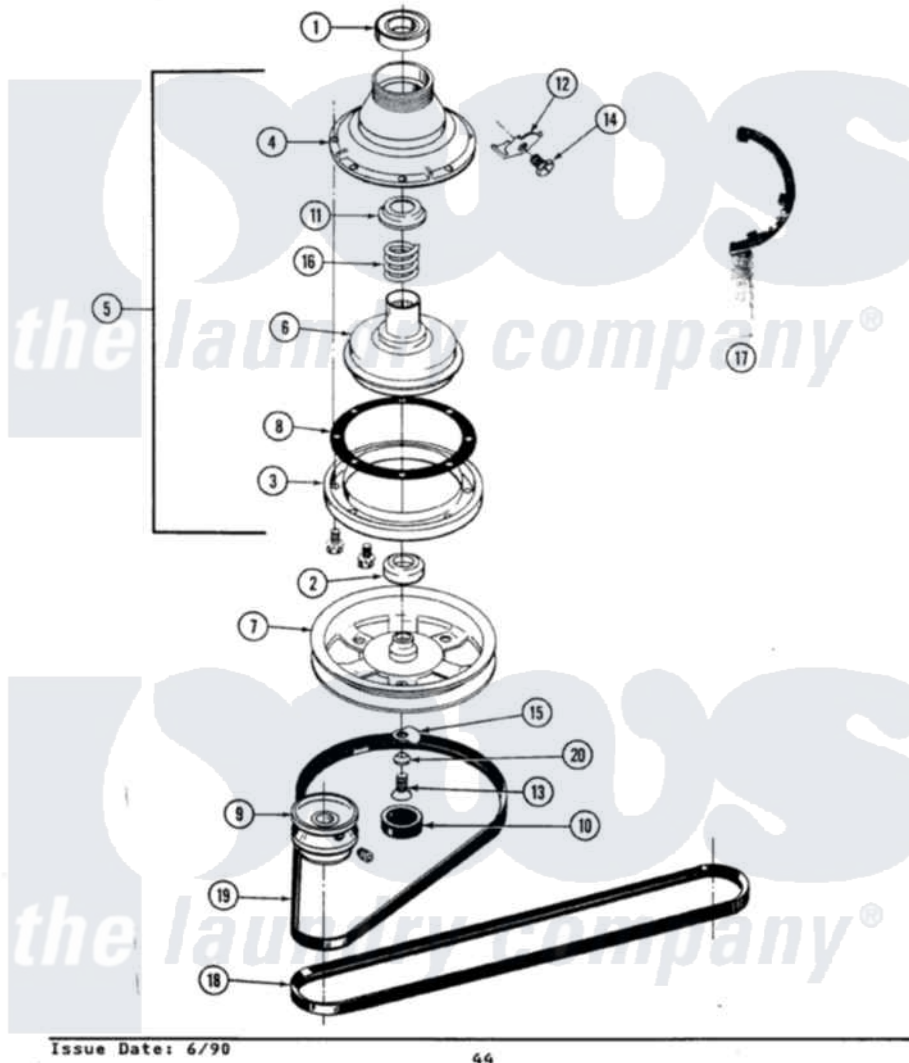

# Maytag A7500S 03 - CLUTCH, BRAKE & BELTS

SECTION: CLUTCH, BRAKE & BELTS  
 MODEL: ALL MODELS

Maytag [Residential Maytag A7500S Washer Parts](#) Parts Diagram 03 - CLUTCH, BRAKE & BELTS  
 Click on the part number to view part

Item	Original Part Number	Replaced By	Status	Part Description
1	Y200720	<a href="#">22003441</a>		Bearing, Rear
2	<a href="#">200835</a>			Bearing, Brake Rotor
3	211043	<a href="#">6-2011900</a>		Brake Asse
"	211000			SCREW, BRAKE DRUM (HEX HEAD)
4	211045	<a href="#">6-2011900</a>		Brake Asse
5	201190	<a href="#">6-2011900</a>		Brake Asse
6	201126	<a href="#">6-2011900</a>		Brake Asse
7	211059	<a href="#">6-2301530</a>		Pulley
8	211042	<a href="#">6-2011900</a>		Brake Asse
9	<a href="#">Y053241</a>			Set Screw, Motor Pulley
"	200816	<a href="#">6-2008160</a>		Pulley- MO
10	211038		Not Available	CAP, OIL RETAINER
11	211039	<a href="#">6-2011900</a>		Brake Asse
12	<a href="#">213325</a>			Clip, Retaining
13	211375	<a href="#">681582</a>		Screw
14	<a href="#">213326</a>			Bolt, Sems Retaining Clip

15	<a href="#">211089</a>		Lug, Stop Pulley
16	211041	<a href="#">6-2011900</a>	Brake Asse
17	Y038315	<a href="#">038315</a>	Tool
18	<a href="#">211124</a>		Part Not Used
19	<a href="#">211125</a>		V Belt, DiVe Pulley
20	211090	<a href="#">22003555</a>	Washer, Stop Lug