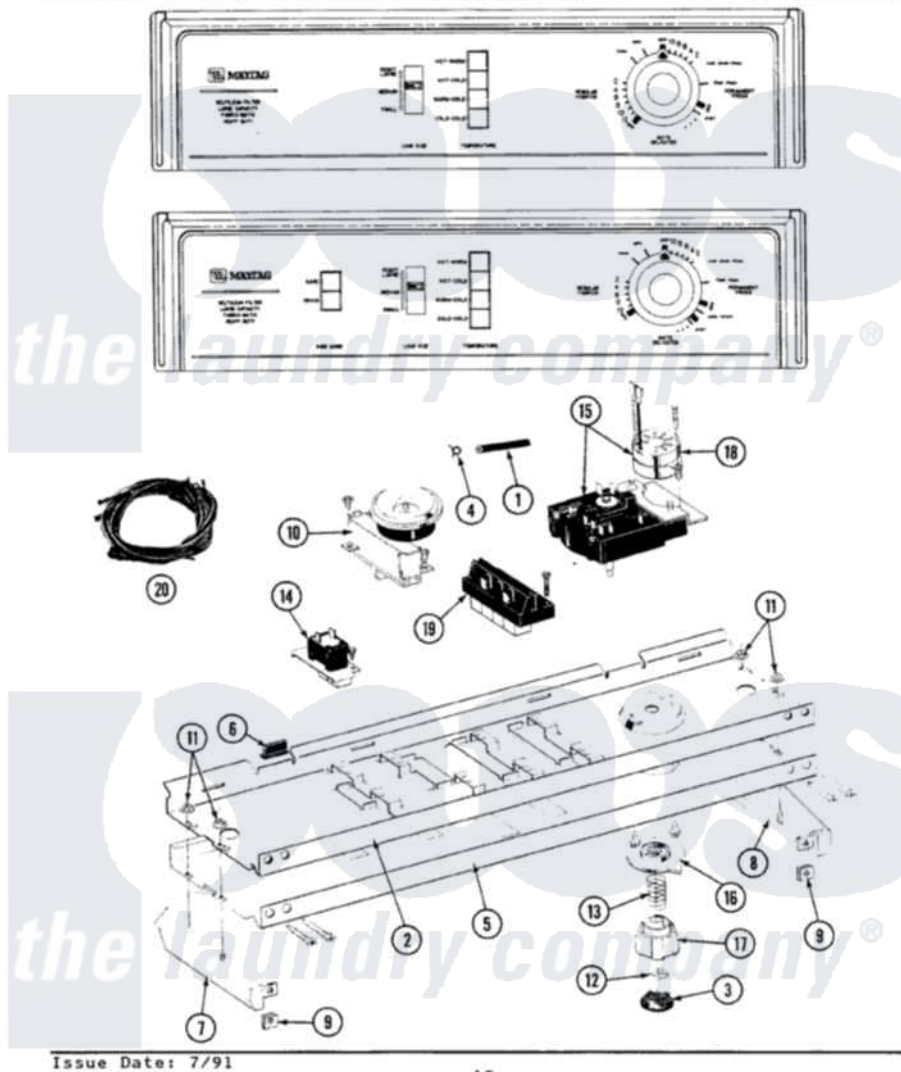

# Maytag A7500S 04 - CONTROL PANEL

SECTION: CONTROL PANEL  
 MODEL: A7500 A7500S A7500W SERIES 01

Issue Date: 7/91

12

Maytag Residential Maytag A7500S Washer Parts Parts Diagram 04 - CONTROL PANEL  
 Click on the part number to view part

Item	Original Part Number	Replaced By	Status	Part Description
1	212942	<a href="#">22001619</a>		Tube, Water Level Switch
2	<a href="#">214809</a>			Back Up Plate
"	<a href="#">210932</a>			Screw, No.8 X 9/16 Ctsk Note: Screw, Inlet Duct
3	215821		Not Available	CAP, KNOB
4	410296	<a href="#">596669</a>		Clamp, Manifold
5	207399		Not Available	CONTROL PANEL
"	<a href="#">210932</a>			Screw, No.8 X 9/16 Ctsk Note: Screw, Inlet Duct
6	<a href="#">214897</a>			Pad, Control Panel
7	207215		Not Available	END CAP LH
8	207216		Not Available	END CAP RH
9	<a href="#">214894</a>			Fastener, End Cap
10	211168	<a href="#">W10139210</a>		Screw, 8-18 X 5/16
"	207362		Not Available	INFINITE LEVEL PRESSURE SWITCH
11	<a href="#">214872</a>			Palnut, End Cap Note: Nut, Lamp Holder

12	<a href="#">211605</a>		Bezel, Timer Dial
13	<a href="#">211065</a>		Spring, Index Wheel
14	<a href="#">207365</a>		2 Button Switch
"	211168	<a href="#">W10139210</a>	Screw, 8-18 X 5/16
15	207375	Not Available	TIMER
"	213966	<a href="#">3400014</a>	Screw
16	215827	Not Available	TIMER DIAL SKIRT
17	<a href="#">215828</a>		Knob, Timer
18	205033	<a href="#">22205033</a>	Motor- Tim
19	213117	<a href="#">67006908</a>	Screw, Ice Rack
"	207367	Not Available	TEMP CONTROL SWITCH - 4 BUTTON
20	<a href="#">207409</a>		Wire Harness
"	<a href="#">207382</a>		Wire Harness