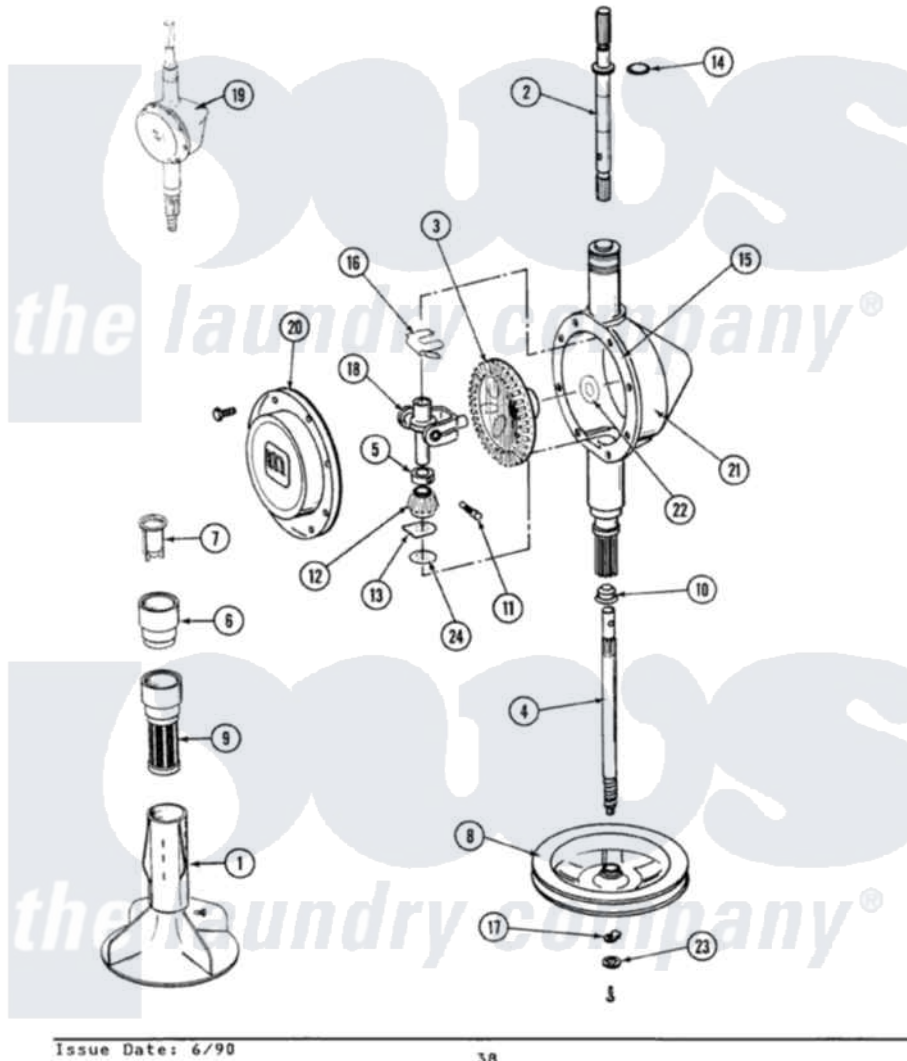

# Maytag A7500S 05 - ORBITAL TRANSMISSION

SECTION: ORBITAL TRANSMISSION  
MODEL: ALL MODELS

Issue Date: 6/90

38

Maytag [Residential Maytag A7500S Washer Parts](#) Parts Diagram 05 - ORBITAL TRANSMISSION  
Click on the part number to view part

Item	Original Part Number	Replaced By	Status	Part Description
1	206478		Not Available	SCREW & WASHER FOR AGITATOR
2	207153	<a href="#">6-2097820</a>		Kit- Shaft
3	206713	<a href="#">6-2067130</a>		Gear- Beve
4	215411	<a href="#">12001451</a>		Ctr Shaft W/Collar Andkeeper-Sha
5	215415		Not Available	COLLAR, LOWER
6	<a href="#">215721</a>			Dispensing Cap
7	<a href="#">215733</a>			Dispensing Cup
8	211059	<a href="#">6-2301530</a>		Pulley
10	206602	<a href="#">207843</a>		Lip Seal Repair Kit
11	<a href="#">Y206629</a>			Pin, Collar
12	215401	<a href="#">W10221114</a>		Pinion
13	<a href="#">215395</a>			Plate, Clutch
14	<a href="#">210690</a>			Seal, Rubber
15	Y058700	<a href="#">675652</a>		Adhesive
16	<a href="#">215581</a>			Spring, Agitator Shaft

17	<a href="#">211089</a>		Lug, Stop Pulley
"	211375	<a href="#">681582</a>	Screw
18	206685	<a href="#">6-2066850</a>	Yoke
19	206708	<a href="#">6-2097790</a>	Transmison
20	<a href="#">206628</a>		Cover, Transmission
"	215417	Not Available	SCREW, TRANSMISSION COVER
21	206625	<a href="#">6-2097790</a>	Transmison
22	<a href="#">215394</a>		Washer, Bevel Gear
23	211090	<a href="#">22003555</a>	Washer, Stop Lug
24	211483	<a href="#">6-2114830</a>	Washer- SP