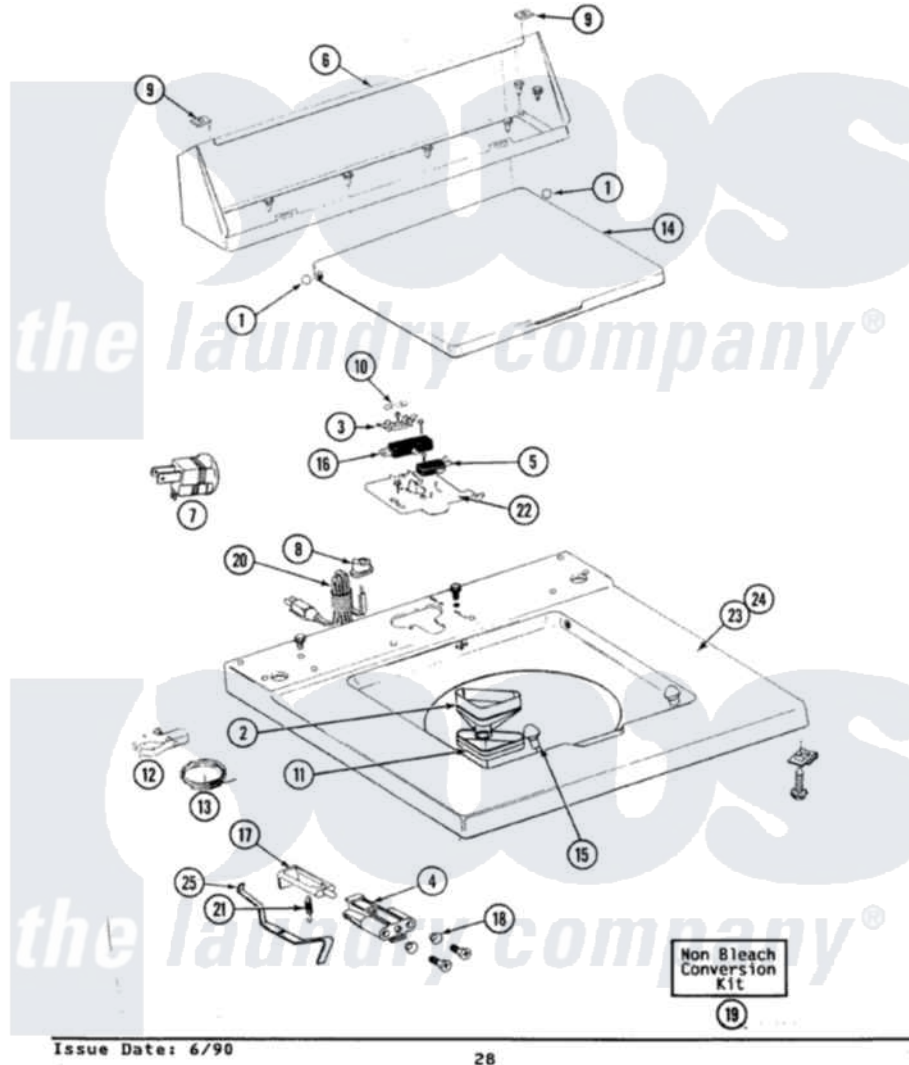

# Maytag A7500S 06 - TOP COVER, CONSOLE & LID SWITCH

SECTION: TOP COVER, CONSOLE & LID SWITCH

MODEL: ALL MODELS

Maytag Residential Maytag A7500S Washer Parts Parts Diagram 06 - TOP COVER, CONSOLE & LID SWITCH  
 Click on the part number to view part

Item	Original Part Number	Replaced By	Status	Part Description
1	<a href="#">211726</a>			Hinge, Ball Lid
2	<a href="#">215578</a>			Bleach Inlet Almond
"	<a href="#">215577</a>			Bleach Inlet White
3	215705	<a href="#">Y311711</a>		Screw, Fuse Block
"	<a href="#">207167</a>			Block, Fuse
4	216256		Not Available	BRACKET, UNBALANCE
"	214279	<a href="#">204968</a>		Plunger And Bracket Assembly--W
"	910182	<a href="#">25-7809</a>		Screw, No.6-20 1/2 Flthd Torx
5	912012	<a href="#">3400409</a>		Screw
"	<a href="#">207166</a>			Switch, Check
6	<a href="#">Y313559</a>			Screw
"	205635L		Not Available	CONSOLE (ALM)
"	<a href="#">205635</a>			Console
"	211294	<a href="#">90767</a>		Screw, 8A X 3/8 HeX Washer Head Tapping
"	205635M		Not Available	CONSOLE (HVST WHEAT)