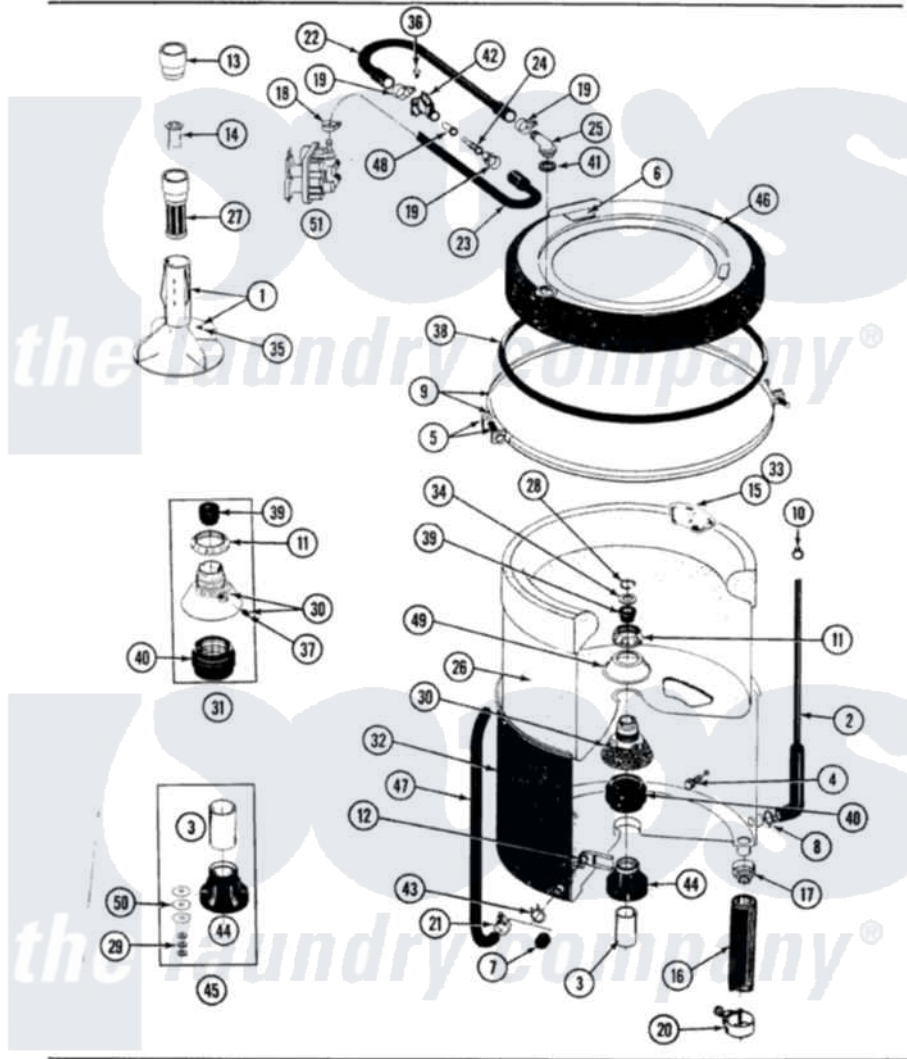

Maytag A7500S 07 - TUB, AGITATOR, MOUNTING STEM & SEAL

SECTION: TUB, AGITATOR, MOUNTING STEM & SEAL

MODEL: ALL MODELS

Issue Date: 6/90

34

Maytag Residential Maytag A7500S Washer Parts Parts Diagram 07 - TUB, AGITATOR, MOUNTING STEM & SEAL

Click on the part number to view part

Item	Original Part Number	Replaced By	Status	Part Description
1	207538			Agitator W/Lock Screw
2	212942	22001619		Tube, Water Level Switch
3	211130			Bearing Liner, Tub Bearing
4	200744	W10175939		Bolt
"	205254	W10175938		Bolt
5	205529			Nut And Bolt Kit For Tub Clam
6	215232			Bumper, Unbalance
8	211641			Clamp, 1-1/16"
9	200846			Clamp - Tub Cover
10	410296	596669		Clamp, Manifold
11	211047	6-2110472		Nut- Clamp
12	214434			Spout, Deflector
13	215721			Dispensing Cap
14	215733			Dispensing Cup
15	207219			Filter, Self-Cleaning
16	Y212989			Hose, Outer Tub To Pump

17	200900	616099		Clamp
18	201575			Clamp, Hose
19	202515	596669		Clamp, Manifold
20	202574	3367052		Clamp, Hose
21	205161	489503		Clamp
22	Y215234			Hose, Injector Fill
23	213013			Hose, Injector
24	213015			Nozzle, Injector
25	215235			Tube, Injector
26	207830		Not Available	INNER TUB W/PLUG
"	201523		Not Available	INNER TUB
28	Y015667			Retaining Ring
29	Y054867			Washer, Lock
30	202521	6-2095720		Mounting S
31	204012	6-2095720		Mounting S
32	205486		Not Available	PART NOT USED
33	215980			Plug, Filter Hole
34	Y015666			Washer, Retaining -
35	206478		Not Available	SCREW & WASHER FOR AGITATOR
36	312620			Screw, Sems
37	211618	22001423		Set Screw, Mounting Stem
38	211232			Seal, Tub Cover
39	Y0A4298	6-0A57420		Seal- Agitator
40	201537	6-2095720		Mounting S
41	215233			Seal For Injector Tube
42	215447			Sleeve For Injector
43	214739	596669		Clamp, Manifold
44	200824	6-2040130		Tub Bearin
45	204013	6-2040130		Tub Bearin
46	206380		Not Available	COVER, TUB
47	214495			Tube, Inlet To Tub
48	213016	216201		Nozzle
49	211210			Washer, Clamping Nut
50	211100			Washer, Outer Tub
51	205613			Water Valve