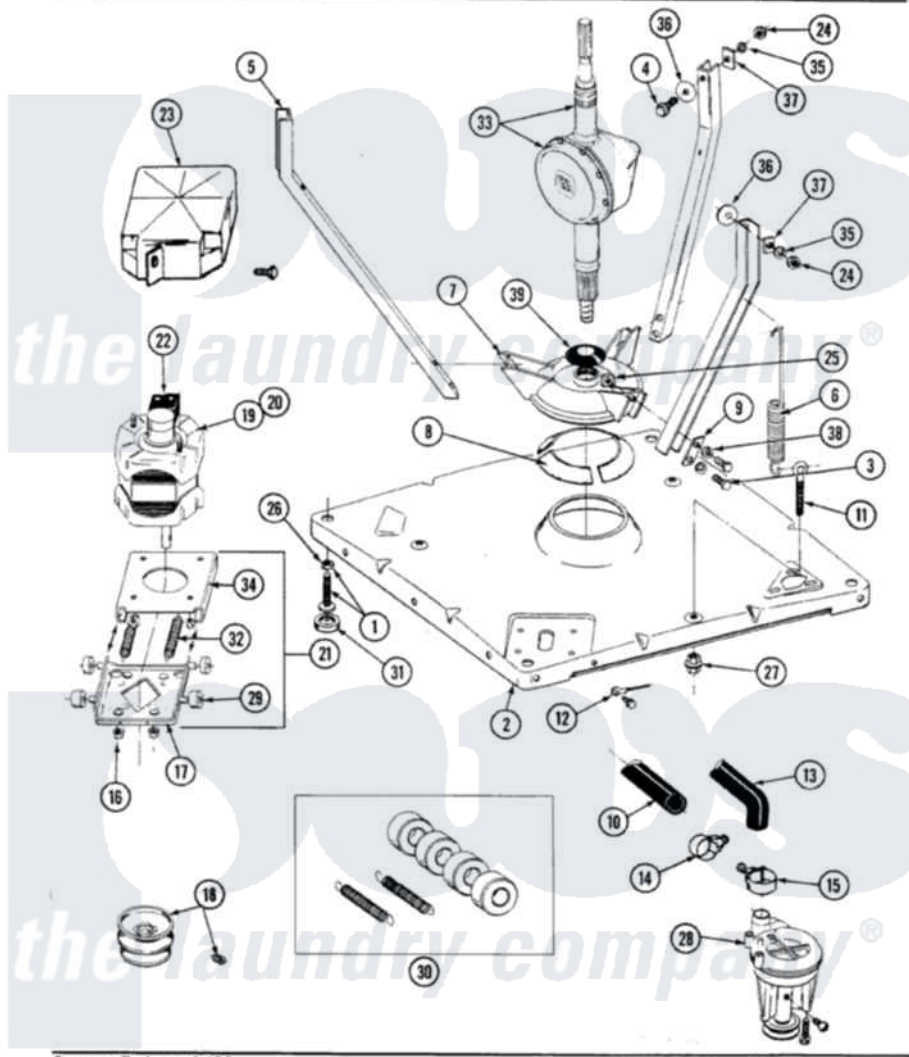

Maytag A7500W 01 - BASE, PUMP, MOTOR & COMPONENTS

SECTION: BASE, PUMP, MOTOR & COMPONENTS
 MODEL: ALL MODELS

Issue Date: 6/90

40

Maytag Residential Maytag A7500W Washer Parts Parts Diagram 01 - BASE, PUMP, MOTOR & COMPONENTS
 Click on the part number to view part

Item	Original Part Number	Replaced By	Status	Part Description
1	Y302699	22003428		Leg, Adjustable
2	203274			Base With Damper Pads
3	Y015627			Screw- Hex
4	205254	W10175938		Bolt
"	200744	W10175939		Bolt
5	213100		Not Available	PART NOT USED
6	213054			Centering Spring - 3 Used
7	203725			Damper W/Bolt And Clip
8	203956			Damper Pad Kit
9	213073			Washer, Double Brace
10	214767	22001448		Hose, Pump
11	213120	216416		Bolt, Eye/Centering Spring
12	210186	3370225		Screw
"	204807			Ground Wire, Supp. Plte To Top Cover
13	Y212989			Hose, Outer Tub To Pump
14	200461	285655		Clamp, Hose