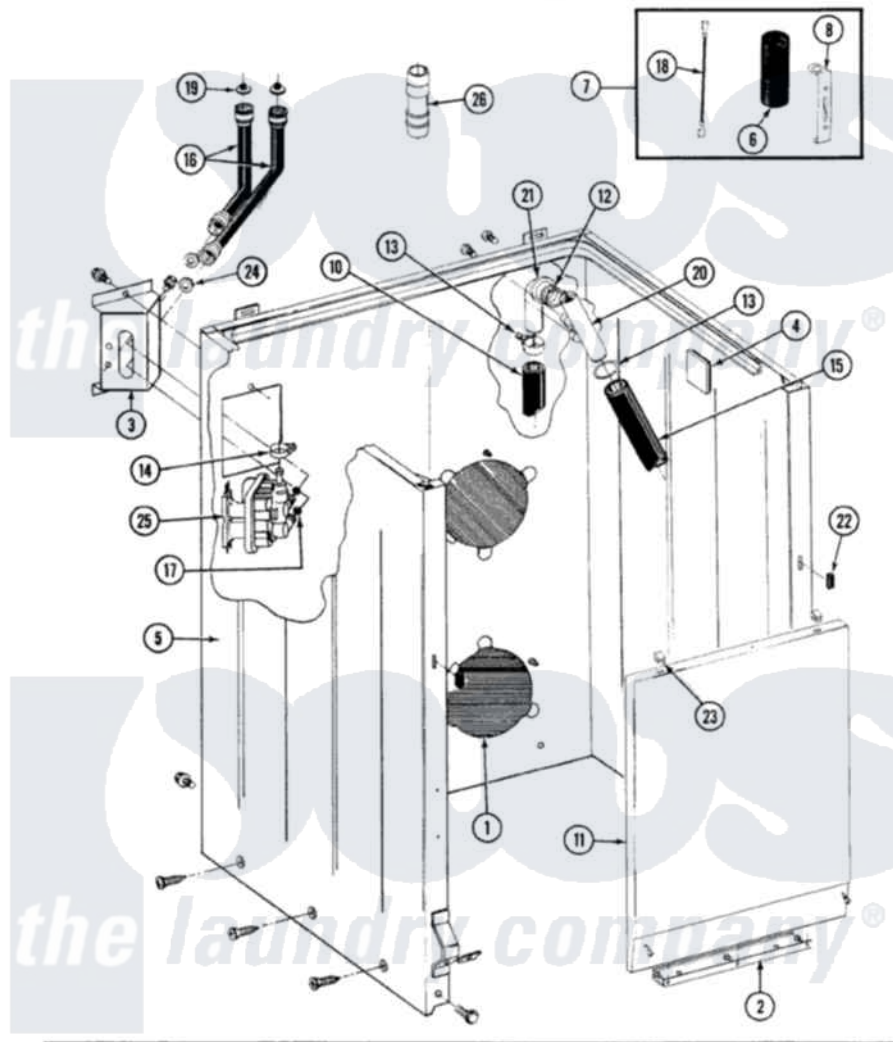

Maytag A7500W 02 - CABINET, WATER VALVE, HOSES & FRNT PANEL

SECTION: CABINET, WATER VALVE, HOSES & FRONT PANEL

MODEL: ALL MODELS

Issue Date: 6/90

32

Maytag Residential Maytag A7500W Washer Parts Diagram 02 - CABINET, WATER VALVE, HOSES & FRNT PANEL

Click on the part number to view part

Item	Original Part Number	Replaced By	Status	Part Description
1	211294	90767		Screw, 8A X 3/8 HeX Washer Head Tapping
"	211878		Not Available	PLATE, ACCESS
2	211294	90767		Screw, 8A X 3/8 HeX Washer Head Tapping
"	213846			Guard, Belt
3	212276	W10116760		Screw
"	214812	22002361		Bracket, Water Valve
4	215058			Pad, Cabinet Bumper
5	203319	22203319		Cabinet
"	203319L		Not Available	(ALMOND)
"	203319M		Not Available	CABINET-HARVEST WHEAT
"	204439			Screw And Fstner Assembly
"	213122	27001200		Screw
"	213121	3400111		Screw, 12-14 X 5/8
"	213007			Xfor Cabinet See Cabinet, Back

6	Y200832		Capacitor
7	206103		Capacitor Kit
8	211149		Clip, Capacitor
NI	202861	202860	Inlet Hose Assembly
10	216017		Hose, Drain
"	215279	22003410	Hose, Drain
"	Y059149		(7/8" I.D. CARTON OF 50 FT.)
11	212998	Not Available	PANEL, FRONT (WHT)
"	212998L	Not Available	FRONT PANEL-ALMOND
"	212998M	Not Available	FRONT PANEL-HARVEST WHEAT
12	214765		Gasket, Siphon Break
13	200908	285655	Clamp, Hose
"	200461	285655	Clamp, Hose
14	201575		Clamp, Hose
15	214767	22001448	Hose, Pump
16	202860		Inlet Hose Assembly
"	200681	21001467	Hose- 10'
"	205828	202860	Inlet Hose Assembly
"	200672	76314	Hose, Inlet 6 Ft. Hose With Elbow
"	200688	76314	Hose, Inlet 6 Ft. Hose With Elbow
17	214337	96160	Screen
18	203237		No.17 Wire With Terminal
19	200961	12001413	Strainer And Washer Kit
20	Y014874		Screw, Idler Arm And Sleeve
"	206638		Siphon Break
21	Y216016	W10116738	Elbow
"	214764	208847	Elbow
22	214376	22002331	Spacer, Front Panel
23	212982	22001650	Fastener, Spring
24	Y013783		Washer, Inlet Hose
25	205613		Water Valve
"	212276	W10116760	Screw
26	Y216015		Coupling, Hose