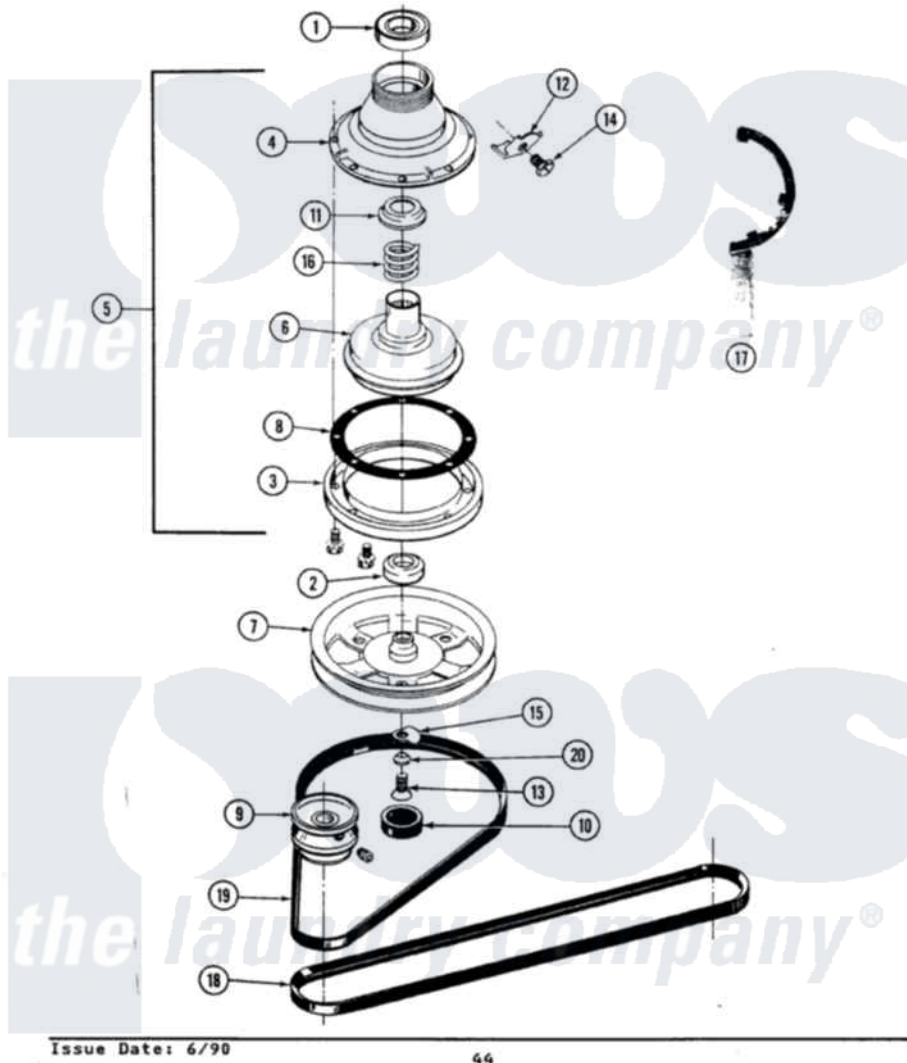

Maytag A7500W 03 - CLUTCH, BRAKE & BELTS

SECTION: CLUTCH, BRAKE & BELTS
 MODEL: ALL MODELS

Maytag Residential Maytag A7500W Washer Parts Parts Diagram 03 - CLUTCH, BRAKE & BELTS
 Click on the part number to view part

Item	Original Part Number	Replaced By	Status	Part Description
1	Y200720	22003441		Bearing, Rear
2	200835			Bearing, Brake Rotor
3	211043	6-2011900		Brake Asse
"	211000			SCREW, BRAKE DRUM (HEX HEAD)
4	211045	6-2011900		Brake Asse
5	201190	6-2011900		Brake Asse
6	201126	6-2011900		Brake Asse
7	211059	6-2301530		Pulley
8	211042	6-2011900		Brake Asse
9	Y053241			Set Screw, Motor Pulley
"	200816	6-2008160		Pulley- MO
10	211038		Not Available	CAP, OIL RETAINER
11	211039	6-2011900		Brake Asse
12	213325			Clip, Retaining
13	211375	681582		Screw
14	213326			Bolt, Sems Retaining Clip

15	211089		Lug, Stop Pulley
16	211041	6-2011900	Brake Asse
17	Y038315	038315	Tool
18	211124		Part Not Used
19	211125		V Belt, DiVe Pulley
20	211090	22003555	Washer, Stop Lug