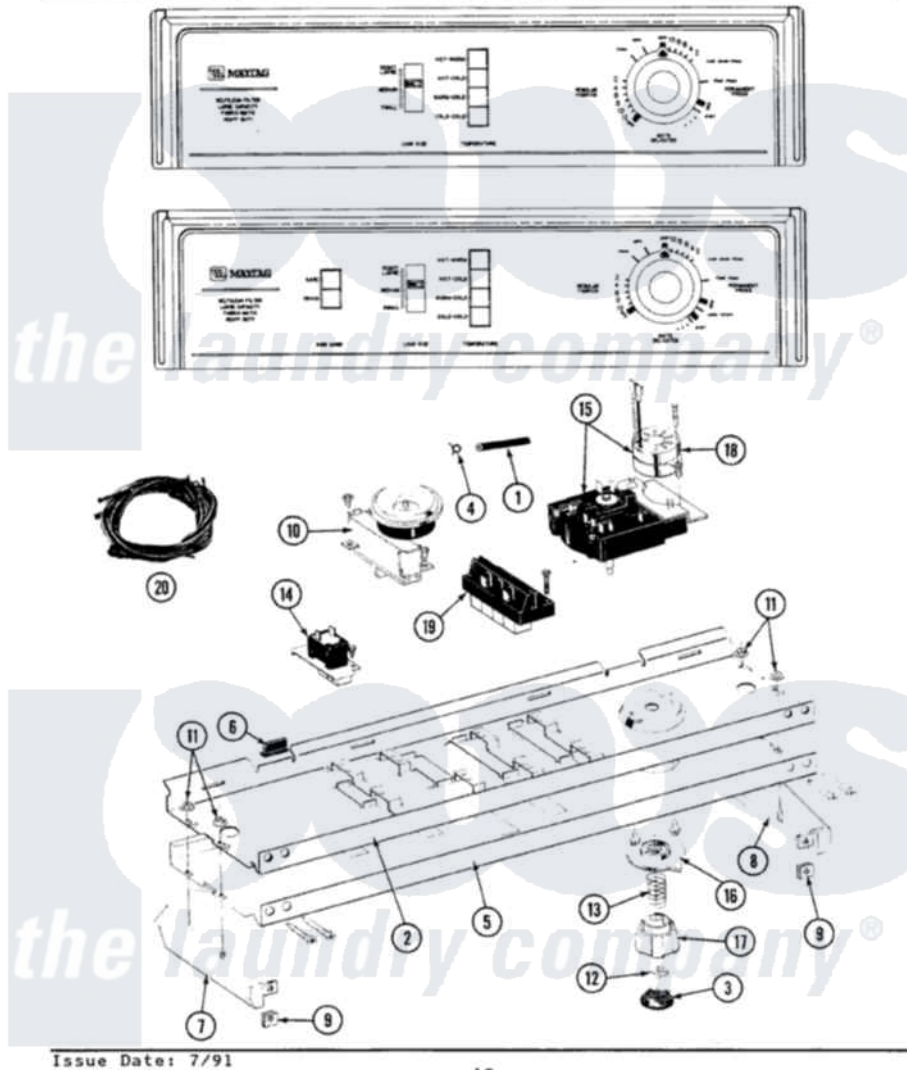

# Maytag A7500W 04 - CONTROL PANEL

SECTION: CONTROL PANEL  
 MODEL: A7500 A7500S A7500W SERIES 01

Issue Date: 7/91

12

Maytag [Residential Maytag A7500W Washer Parts](#) Parts Diagram 04 - CONTROL PANEL  
 Click on the part number to view part

Item	Original Part Number	Replaced By	Status	Part Description
1	212942	<a href="#">22001619</a>		Tube, Water Level Switch
2	<a href="#">214809</a>			Back Up Plate
"	<a href="#">210932</a>			Screw, No.8 X 9/16 Ctsk Note: Screw, Inlet Duct
3	215821		Not Available	CAP, KNOB
4	410296	<a href="#">596669</a>		Clamp, Manifold
5	207918		Not Available	CONTROL PANEL
"	<a href="#">210932</a>			Screw, No.8 X 9/16 Ctsk Note: Screw, Inlet Duct
6	<a href="#">214897</a>			Pad, Control Panel
7	207215		Not Available	END CAP LH
8	207216		Not Available	END CAP RH
9	<a href="#">214894</a>			Fastener, End Cap
10	211168	<a href="#">W10139210</a>		Screw, 8-18 X 5/16
"	207362		Not Available	INFINITE LEVEL PRESSURE SWITCH
11	<a href="#">214872</a>			Palnut, End Cap Note: Nut, Lamp Holder

12	<a href="#">211605</a>		Bezel, Timer Dial
13	<a href="#">211065</a>		Spring, Index Wheel
14	<a href="#">207365</a>		2 Button Switch
"	211168	<a href="#">W10139210</a>	Screw, 8-18 X 5/16
15	207375	Not Available	TIMER
"	213966	<a href="#">3400014</a>	Screw
16	215827	Not Available	TIMER DIAL SKIRT
17	<a href="#">215828</a>		Knob, Timer
18	205033	<a href="#">22205033</a>	Motor- Tim
19	213117	<a href="#">67006908</a>	Screw, Ice Rack
"	207367	Not Available	TEMP CONTROL SWITCH - 4 BUTTON
20	<a href="#">207409</a>		Wire Harness
"	<a href="#">207382</a>		Wire Harness