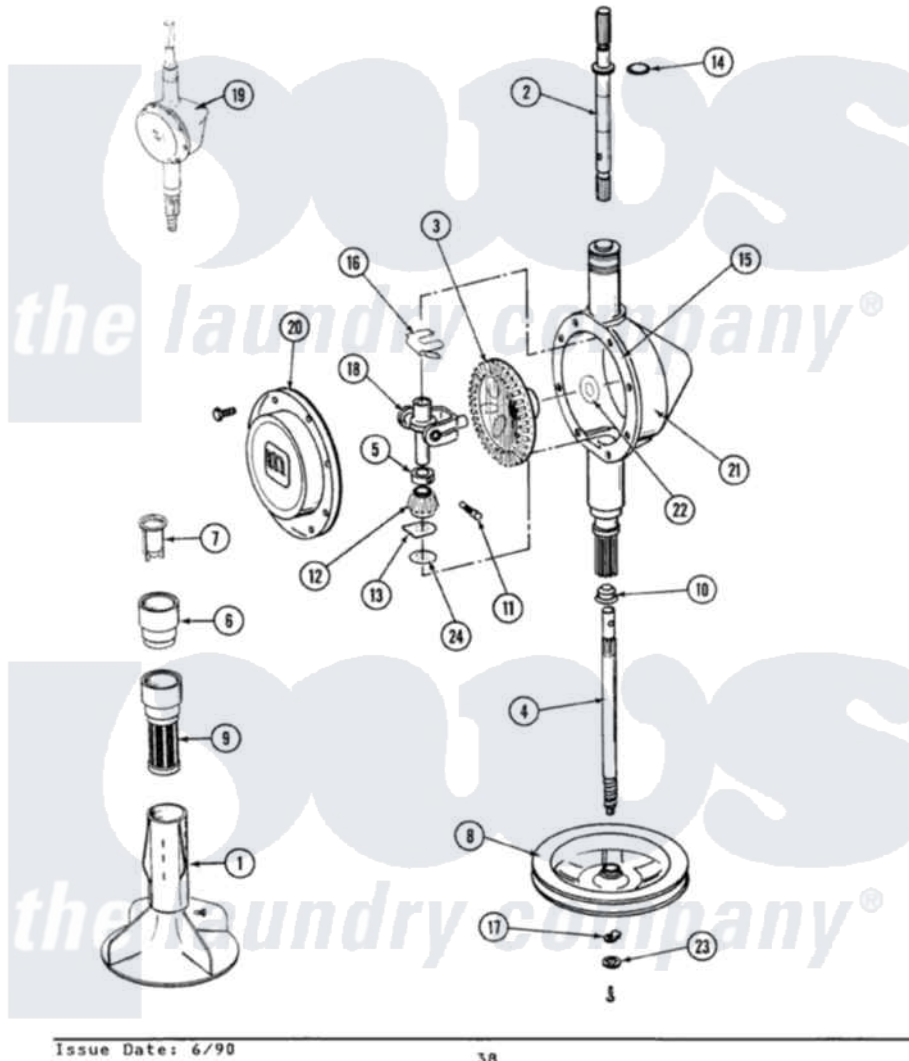

Maytag A7500W 05 - ORBITAL TRANSMISSION

SECTION: ORBITAL TRANSMISSION
MODEL: ALL MODELS

Issue Date: 6/90

38

Maytag Residential Maytag A7500W Washer Parts Parts Diagram 05 - ORBITAL TRANSMISSION
Click on the part number to view part

Item	Original Part Number	Replaced By	Status	Part Description
1	206478		Not Available	SCREW & WASHER FOR AGITATOR
2	207153	6-2097820		Kit- Shaft
3	206713	6-2067130		Gear- Beve
4	215411	12001451		Ctr Shaft W/Collar Andkeeper-Sha
5	215415		Not Available	COLLAR, LOWER
8	211059	6-2301530		Pulley
10	206602	207843		Lip Seal Repair Kit
11	Y206629			Pin, Collar
12	215401	W10221114		Pinion
13	215395			Plate, Clutch
14	210690			Seal, Rubber
15	Y058700	675652		Adhesive
16	215581			Spring, Agitator Shaft
17	211375	681582		Screw
"	211089			Lug, Stop Pulley

18	206685	6-2066850	Yoke
19	206708	6-2097790	Transmison
20	206628		Cover, Transmission
"	215417		Not Available SCREW, TRANSMISSION COVER
21	206625	6-2097790	Transmison
22	215394		Washer, Bevel Gear
23	211090	22003555	Washer, Stop Lug
24	211483	6-2114830	Washer- SP