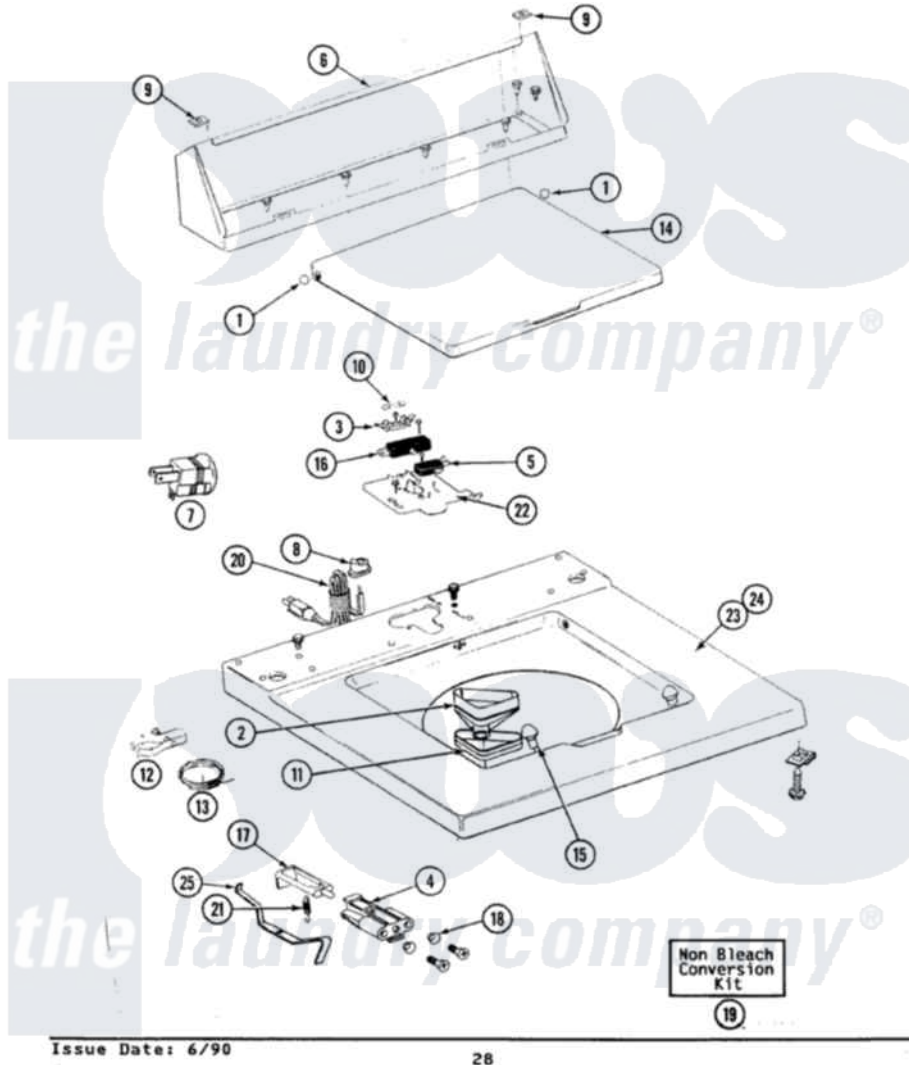

# Maytag A7500W 06 - TOP COVER, CONSOLE & LID SWITCH

SECTION: TOP COVER, CONSOLE & LID SWITCH  
 MODEL: ALL MODELS

Maytag [Residential Maytag A7500W Washer Parts](#) Parts Diagram 06 - TOP COVER, CONSOLE & LID SWITCH  
 Click on the part number to view part

Item	Original Part Number	Replaced By	Status	Part Description
1	<a href="#">211726</a>			Hinge, Ball Lid
2	<a href="#">215578</a>			Bleach Inlet Almond
"	<a href="#">215577</a>			Bleach Inlet White
3	215705	<a href="#">Y311711</a>		Screw, Fuse Block
"	<a href="#">207167</a>			Block, Fuse
4	216256		Not Available	BRACKET, UNBALANCE
"	214279	<a href="#">204968</a>		Plunger And Bracket Assembly--W
"	910182	<a href="#">25-7809</a>		Screw, No.6-20 1/2 Flthd Torx
5	912012	<a href="#">3400409</a>		Screw
"	<a href="#">207166</a>			Switch, Check
6	<a href="#">Y313559</a>			Screw
"	211294	<a href="#">90767</a>		Screw, 8A X 3/8 HeX Washer Head Tapping
"	<a href="#">205635</a>			Console
"	205635M		Not Available	CONSOLE (HVST WHEAT)
"	205635L		Not Available	CONSOLE (ALM)