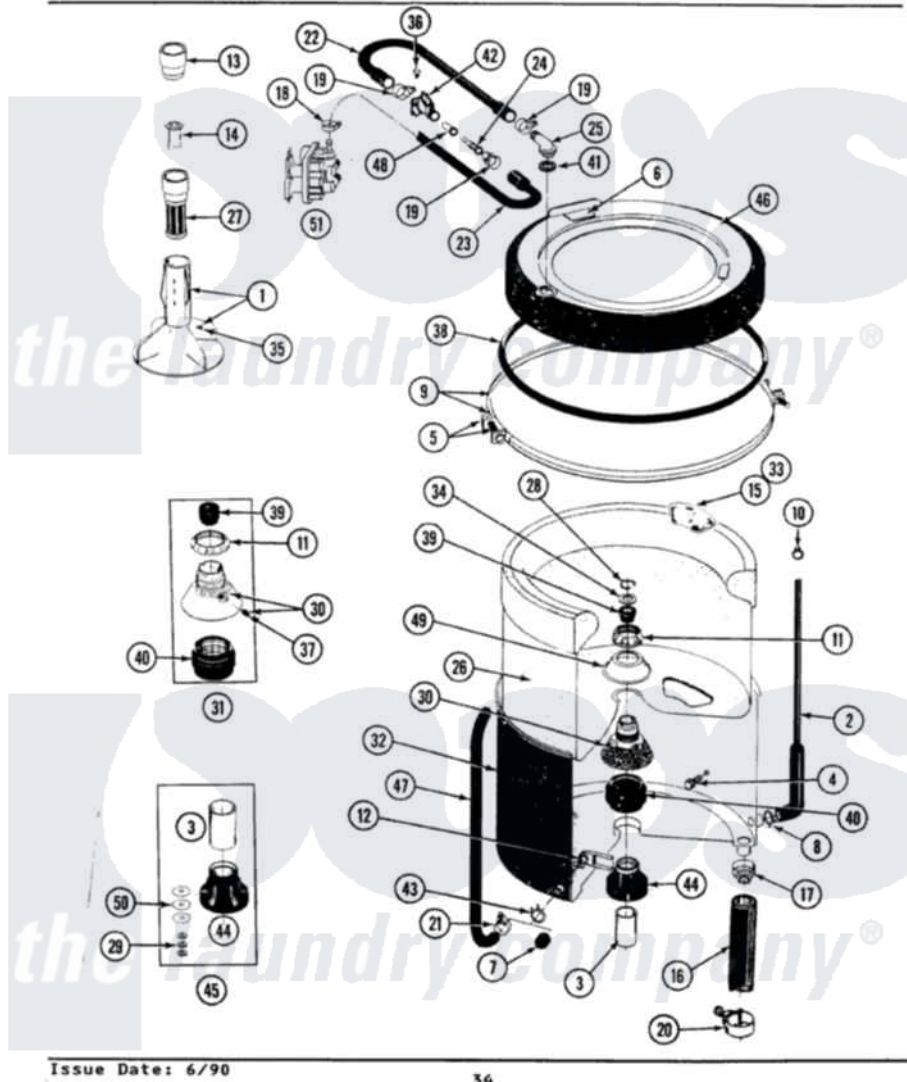

# Maytag A7500W 07 - TUB, AGITATOR, MOUNTING STEM & SEAL

SECTION: TUB, AGITATOR, MOUNTING STEM & SEAL  
 MODEL: ALL MODELS

Maytag Residential Maytag A7500W Washer Parts Parts Diagram 07 - TUB, AGITATOR, MOUNTING STEM & SEAL  
 Click on the part number to view part

Item	Original Part Number	Replaced By	Status	Part Description
1	<a href="#">207538</a>			Agitator W/Lock Screw
2	212942	<a href="#">22001619</a>		Tube, Water Level Switch
3	<a href="#">211130</a>			Bearing Liner, Tub Bearing
4	200744	<a href="#">W10175939</a>		Bolt
"	205254	<a href="#">W10175938</a>		Bolt
5	<a href="#">205529</a>			Nut And Bolt Kit For Tub Clam
6	<a href="#">215232</a>			Bumper, Unbalance
8	<a href="#">211641</a>			Clamp, 1-1/16"
9	<a href="#">200846</a>			Clamp - Tub Cover
10	410296	<a href="#">596669</a>		Clamp, Manifold
11	211047	<a href="#">6-2110472</a>		Nut- Clamp
12	<a href="#">214434</a>			Spout, Deflector
14	<a href="#">215733</a>			Dispensing Cup
16	<a href="#">Y212989</a>			Hose, Outer Tub To Pump
17	200900	<a href="#">616099</a>		Clamp
18	<a href="#">201575</a>			Clamp, Hose