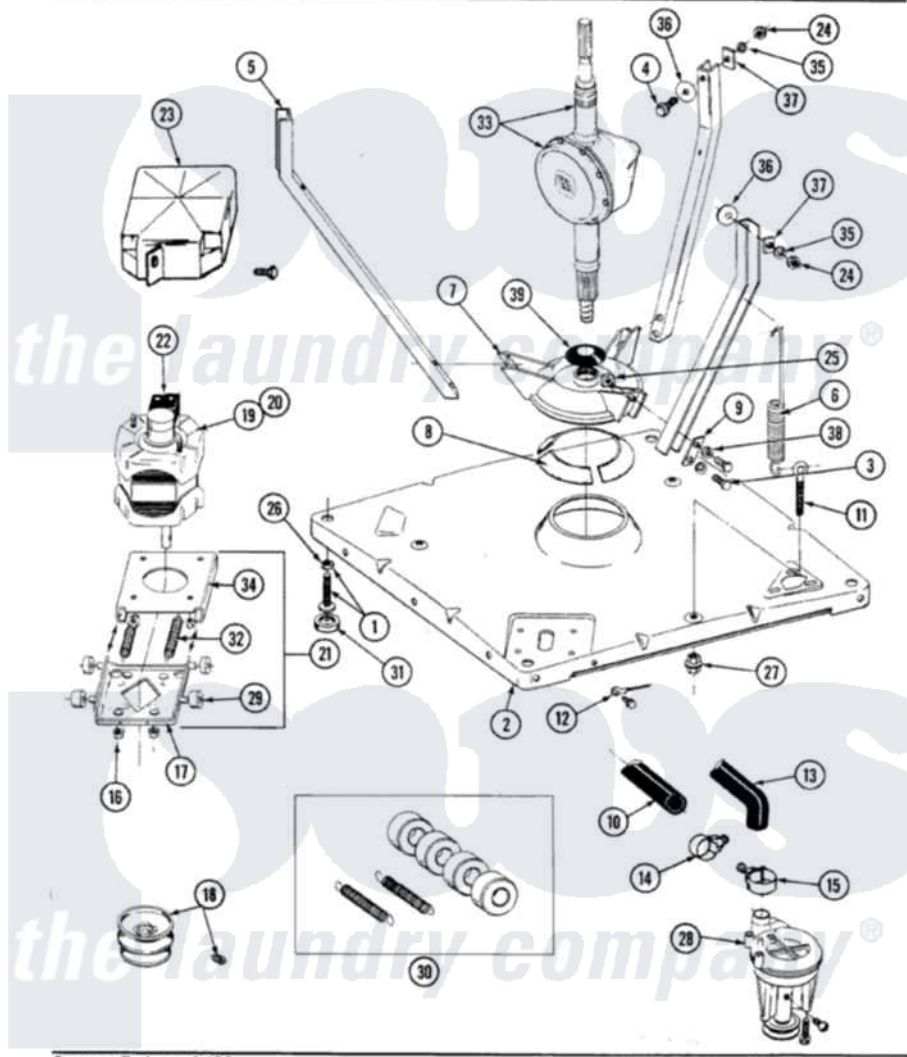

Maytag A7800 01 - BASE, PUMP, MOTOR & COMPONENTS

SECTION: BASE, PUMP, MOTOR & COMPONENTS
 MODEL: ALL MODELS

Issue Date: 6/90

40

Maytag [Residential Maytag A7800 Washer Parts](#) Parts Diagram 01 - BASE, PUMP, MOTOR & COMPONENTS
 Click on the part number to view part

Item	Original Part Number	Replaced By	Status	Part Description
1	Y302699	22003428		Leg, Adjustable
2	203274			Base With Damper Pads
3	Y015627			Screw- Hex
4	205254	W10175938		Bolt
"	200744	W10175939		Bolt
5	213100		Not Available	PART NOT USED
6	213054			Centering Spring - 3 Used
7	203725			Damper W/Bolt And Clip
8	203956			Damper Pad Kit
9	213073			Washer, Double Brace
10	214767	22001448		Hose, Pump
11	213120	216416		Bolt, Eye/Centering Spring
12	210186	3370225		Screw
"	204807			Ground Wire, Supp. Plte To Top Cover
13	Y212989			Hose, Outer Tub To Pump
14	200461	285655		Clamp, Hose