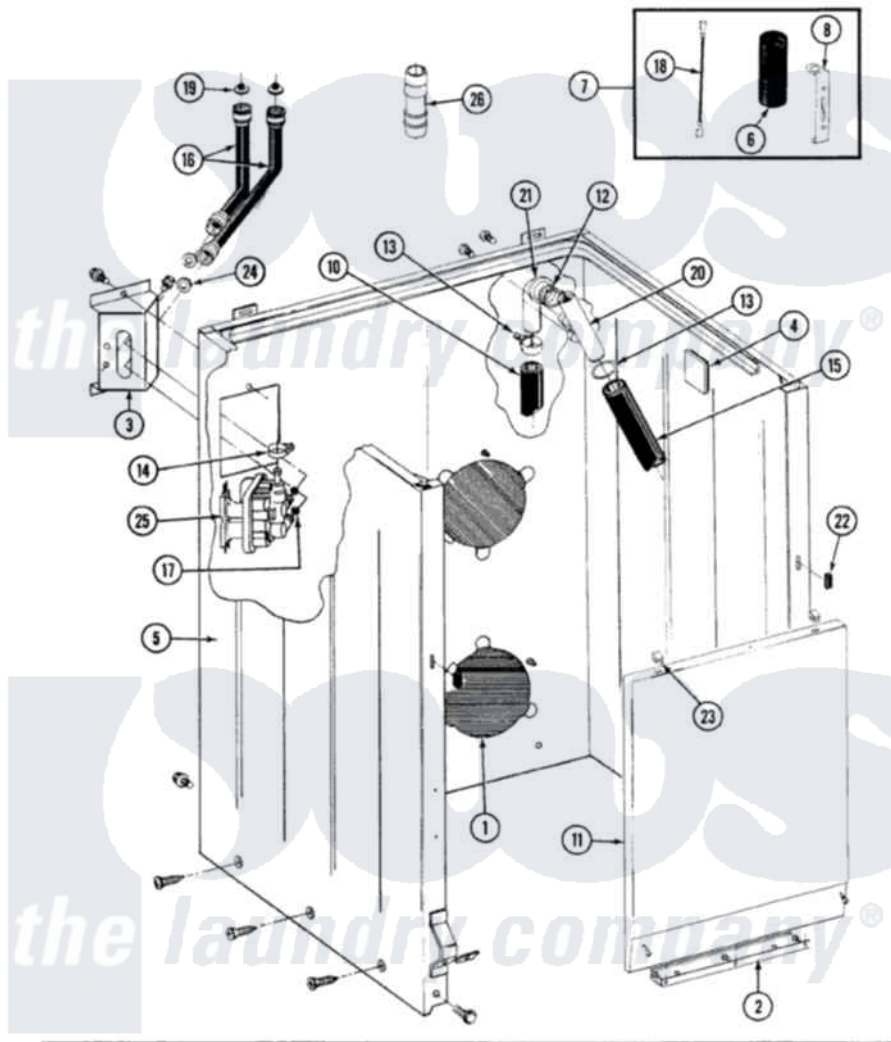

# Maytag A7800 02 - CABINET, WATER VALVE, HOSES & FRNT PANEL

SECTION: CABINET, WATER VALVE, HOSES & FRONT PANEL

MODEL: ALL MODELS

Issue Date: 6/90

32

Maytag [Residential Maytag A7800 Washer Parts](#) Parts Diagram 02 - CABINET, WATER VALVE, HOSES & FRNT PANEL

[Click on the part number to view part](#)

Item	Original Part Number	Replaced By	Status	Part Description
1	211294	<a href="#">90767</a>		Screw, 8A X 3/8 HeX Washer Head Tapping
"	211878		Not Available	PLATE, ACCESS
2	211294	<a href="#">90767</a>		Screw, 8A X 3/8 HeX Washer Head Tapping
"	<a href="#">213846</a>			Guard, Belt
3	212276	<a href="#">W10116760</a>		Screw
"	214812	<a href="#">22002361</a>		Bracket, Water Valve
4	<a href="#">215058</a>			Pad, Cabinet Bumper
5	203319	<a href="#">22203319</a>		Cabinet
"	<a href="#">204439</a>			Screw And Fstner Assembly
"	213122	<a href="#">27001200</a>		Screw
"	213121	<a href="#">3400111</a>		Screw, 12-14 X 5/8
"	<a href="#">213007</a>			Xfor Cabinet See Cabinet, Back
6	<a href="#">Y200832</a>			Capacitor
7	<a href="#">206103</a>			Capacitor Kit