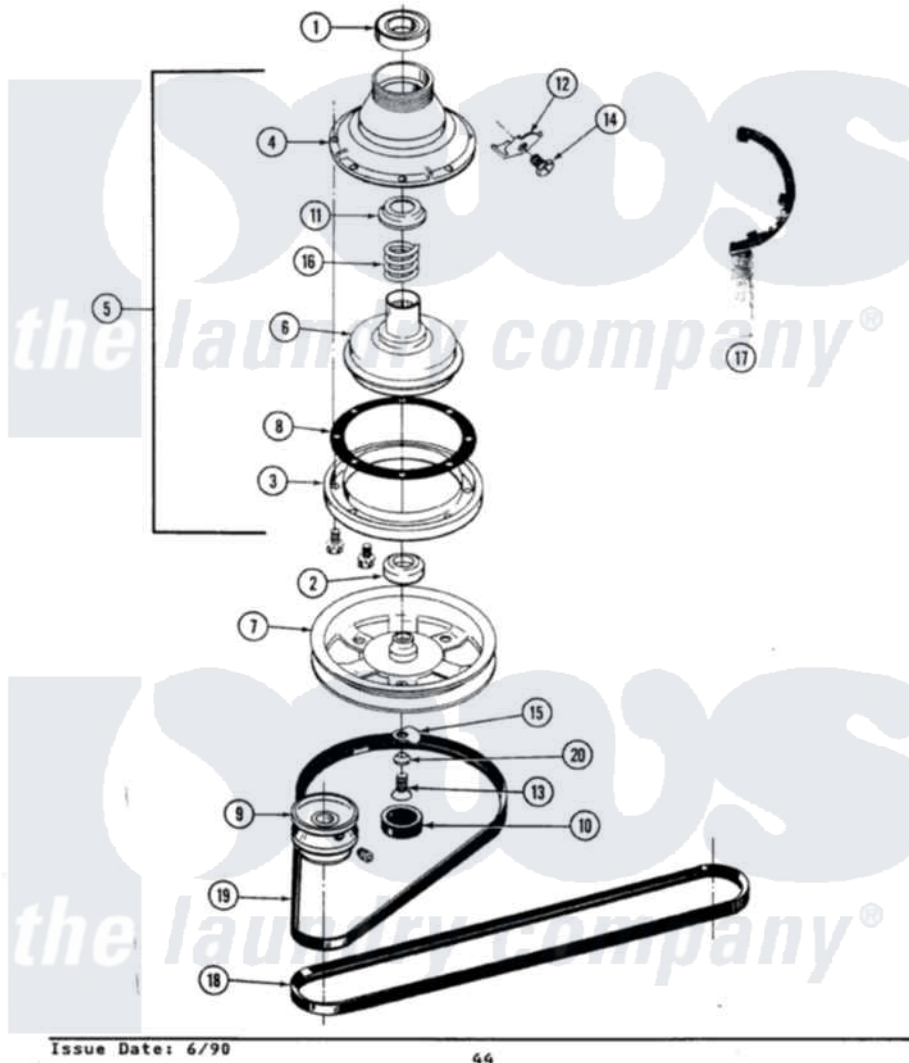

Maytag A7800 03 - CLUTCH, BRAKE & BELTS

SECTION: CLUTCH, BRAKE & BELTS
 MODEL: ALL MODELS

Maytag Residential Maytag A7800 Washer Parts Parts Diagram 03 - CLUTCH, BRAKE & BELTS
 Click on the part number to view part

Item	Original Part Number	Replaced By	Status	Part Description
1	Y200720	22003441		Bearing, Rear
2	200835			Bearing, Brake Rotor
3	211043	6-2011900		Brake Asse
"	211000			SCREW, BRAKE DRUM (HEX HEAD)
4	211045	6-2011900		Brake Asse
5	201190	6-2011900		Brake Asse
6	201126	6-2011900		Brake Asse
7	211059	6-2301530		Pulley
8	211042	6-2011900		Brake Asse
9	Y053241			Set Screw, Motor Pulley
"	200816	6-2008160		Pulley- MO
10	211038		Not Available	CAP, OIL RETAINER
11	211039	6-2011900		Brake Asse
12	213325			Clip, Retaining
13	211375	681582		Screw
14	213326			Bolt, Sems Retaining Clip

15	211089		Lug, Stop Pulley
16	211041	6-2011900	Brake Asse
17	Y038315	038315	Tool
18	211124		Part Not Used
19	211125		V Belt, DiVe Pulley
20	211090	22003555	Washer, Stop Lug