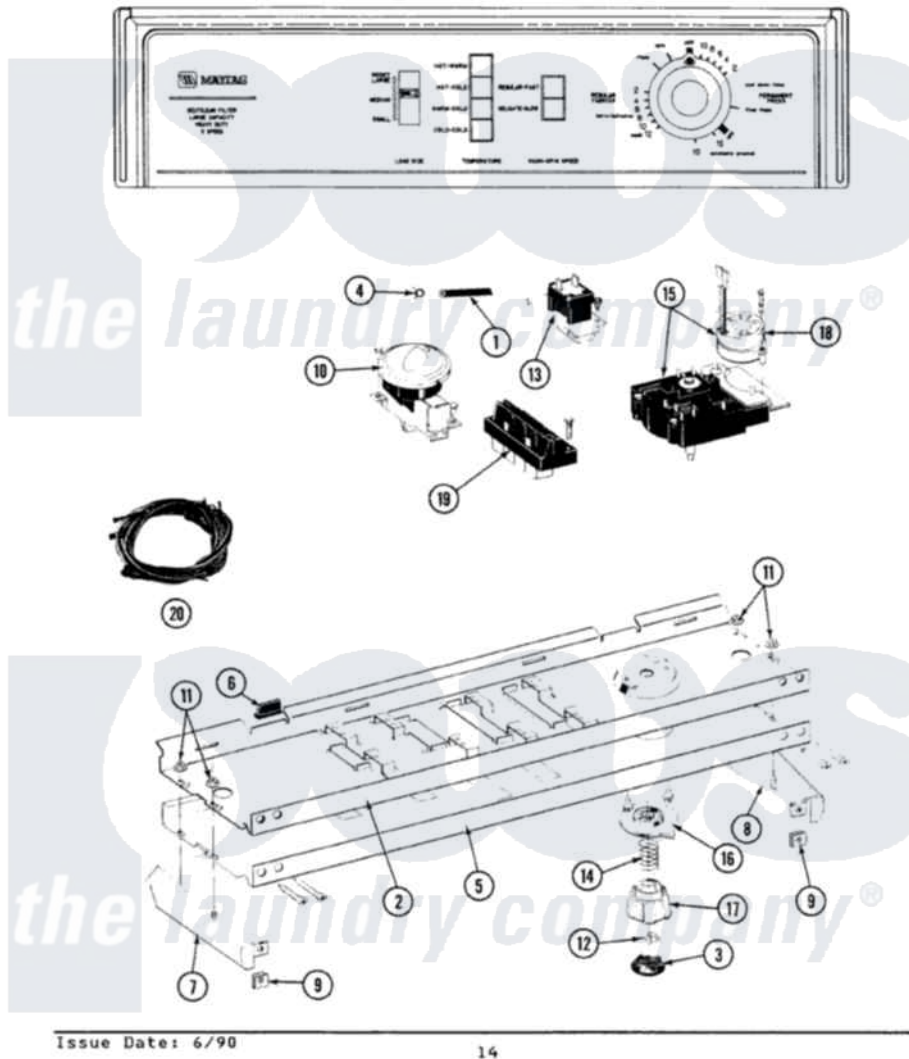

Maytag A7800 04 - CONTROL PANEL

SECTION: CONTROL PANEL
MODEL: A7800

Issue Date: 6/90

14

Maytag [Residential Maytag A7800 Washer Parts](#) Parts Diagram 04 - CONTROL PANEL
Click on the part number to view part

Item	Original Part Number	Replaced By	Status	Part Description
1	212942	22001619		Tube, Water Level Switch
2	214809			Back Up Plate
"	210932			Screw, No.8 X 9/16 Ctsk Note: Screw, Inlet Duct
3	215821		Not Available	CAP, KNOB
4	410296	596669		Clamp, Manifold
5	207398		Not Available	CONTROL PANEL
"	210932			Screw, No.8 X 9/16 Ctsk Note: Screw, Inlet Duct
6	214897			Pad, Control Panel
7	207215		Not Available	END CAP LH
8	207216		Not Available	END CAP RH
9	214894			Fastener, End Cap
10	211168	W10139210		Screw, 8-18 X 5/16
"	207362		Not Available	INFINITE LEVEL PRESSURE SWITCH
11	214872			Palnut, End Cap Note: Nut, Lamp Holder

12	211605		Bezel, Timer Dial
13	213117	67006908	Screw, Ice Rack
"	207370		Speed Control Switch - 2 Butto
14	211065		Spring, Index Wheel
15	207373		Timer
"	213966	3400014	Screw
16	215827	Not Available	TIMER DIAL SKIRT
17	215828		Knob, Timer
18	205033	22205033	Motor- Tim
19	213117	67006908	Screw, Ice Rack
"	207367	Not Available	TEMP CONTROL SWITCH - 4 BUTTON
20	207381	Not Available	WIRE HARNESS