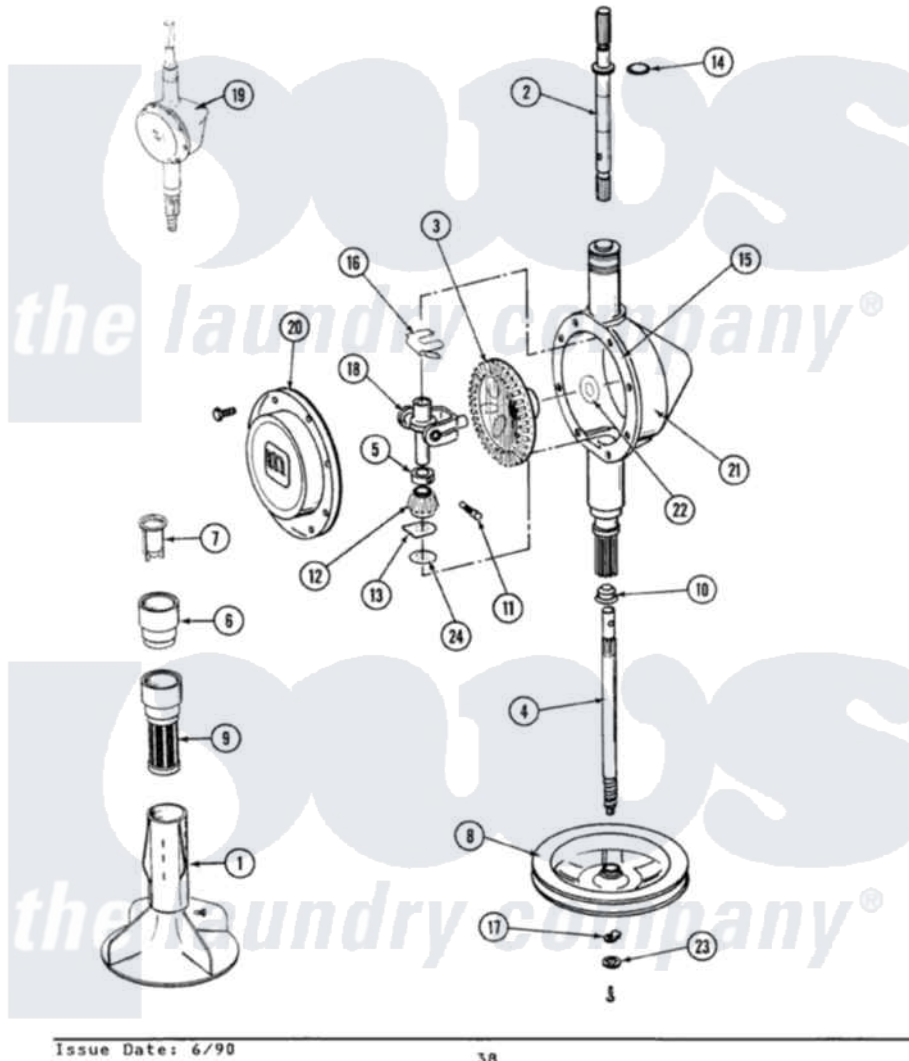

Maytag A7800 05 - ORBITAL TRANSMISSION

SECTION: ORBITAL TRANSMISSION
MODEL: ALL MODELS

Issue Date: 6/90

38

Maytag [Residential Maytag A7800 Washer Parts](#) Parts Diagram 05 - ORBITAL TRANSMISSION

[Click on the part number to view part](#)

Item	Original Part Number	Replaced By	Status	Part Description
1	206478		Not Available	SCREW & WASHER FOR AGITATOR
"	207538			Agitator W/Lock Screw
2	207153	6-2097820		Kit- Shaft
3	206713	6-2067130		Gear- Beve
4	215411	12001451		Ctr Shaft W/Collar Andkeeper-Sha
5	215415		Not Available	COLLAR, LOWER
6	215721			Dispensing Cap
7	215733			Dispensing Cup
8	211059	6-2301530		Pulley
9	Y207427			Lint Filter Shallow
10	206602	207843		Lip Seal Repair Kit
11	Y206629			Pin, Collar
12	215401	W10221114		Pinion
13	215395			Plate, Clutch
14	210690			Seal, Rubber

15	Y058700	675652	Adhesive
16	215581		Spring, Agitator Shaft
17	211375	681582	Screw
"	211089		Lug, Stop Pulley
18	206685	6-2066850	Yoke
19	206708	6-2097790	Transmison
20	206628		Cover, Transmission
"	215417	Not Available	SCREW, TRANSMISSION COVER
21	206625	6-2097790	Transmison
22	215394		Washer, Bevel Gear
23	211090	22003555	Washer, Stop Lug
24	211483	6-2114830	Washer- SP