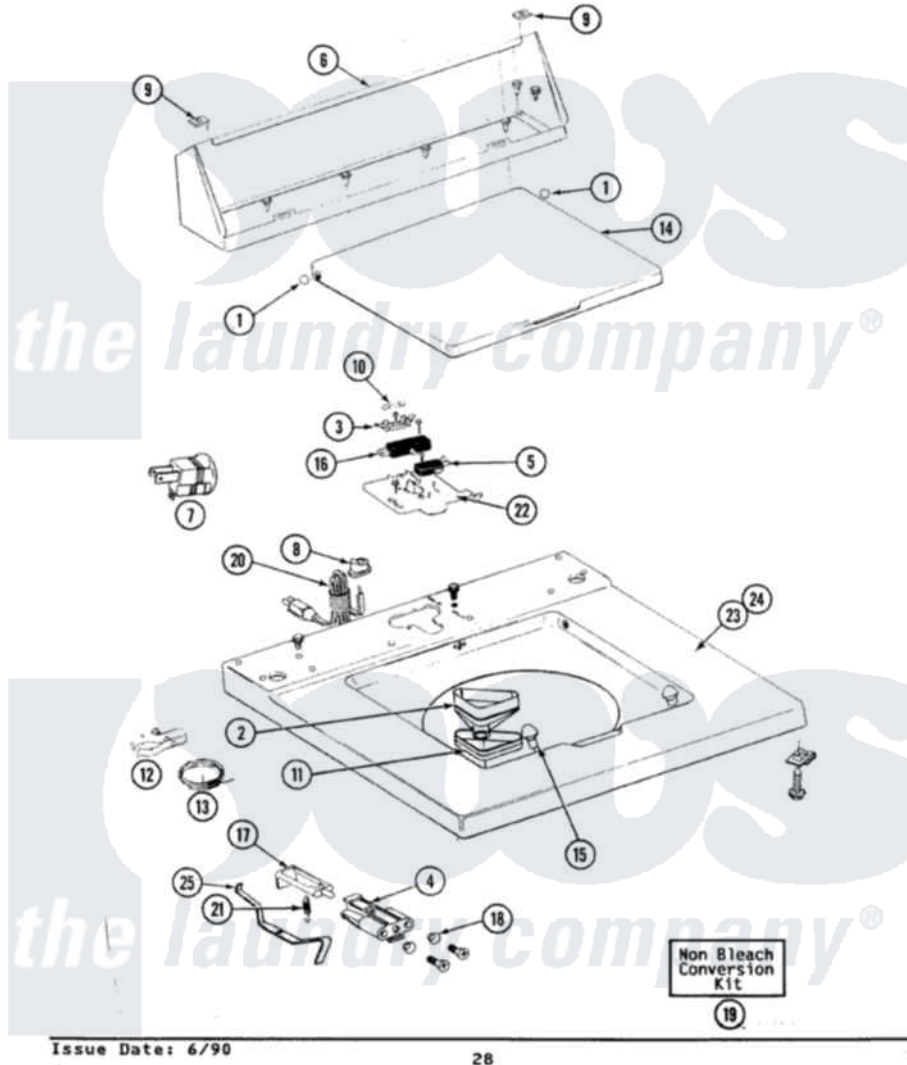

Maytag A7800 06 - TOP COVER, CONSOLE & LID SWITCH

SECTION: TOP COVER, CONSOLE & LID SWITCH
 MODEL: ALL MODELS

Issue Date: 6/90

28

[Maytag Residential Maytag A7800 Washer Parts](#) Parts Diagram 06 - TOP COVER, CONSOLE & LID SWITCH
 Click on the part number to view part

Item	Original Part Number	Replaced By	Status	Part Description
1	211726			Hinge, Ball Lid
2	215577			Bleach Inlet White
3	215705	Y311711		Screw, Fuse Block
"	207167			Block, Fuse
4	216256		Not Available	BRACKET, UNBALANCE
"	214279	204968		Plunger And Bracket Assembly--W
"	910182	25-7809		Screw, No.6-20 1/2 Flthd Torx
5	912012	3400409		Screw
"	207166			Switch, Check
6	211294	90767		Screw, 8A X 3/8 HeX Washer Head Tapping
"	Y313559			Screw
"	205635			Console
7	Y201808			Converter
8	211881			Grommet, Cord Part Not Used-Gas Models Only

9	215075		Fastener, Control Panel To Console
10	207168	22001682	Switch Assembly, Lid W/4amp Fuse
11	214436		Gasket
12	301548		Clamp, Ground Wire
13	311155		Ground Wire And Clamp
14	212073		LID (WHITE)
15	212716		Bumper, Lid
16	205415	279347	Switch-Lid
"	213501		Screw, No.6-20 X 1-1/8 Inch
17	215700	Not Available	LID SWITCH PLUNGER
"	208591	Not Available	KIT, PLUNGER & BRACKET
18	211500		Washer, Bracket To Top Cover
19	205997		Non-Bleach Conversion Kit
20	210186	3370225	Screw
"	204590		Cord, Power
21	213720		Spring, Lid Switch
22	207159	489355	Screw, 8 X 1/2
"	Y215699	22001678	Bracket, Switch And Fuse
23	207170		Top Cover
"	210186	3370225	Screw
"	204445		Screw And Fastener Assembly
24	204445		Screw And Fastener Assembly
"	210186	3370225	Screw
25	215704		Lever, Unbalance