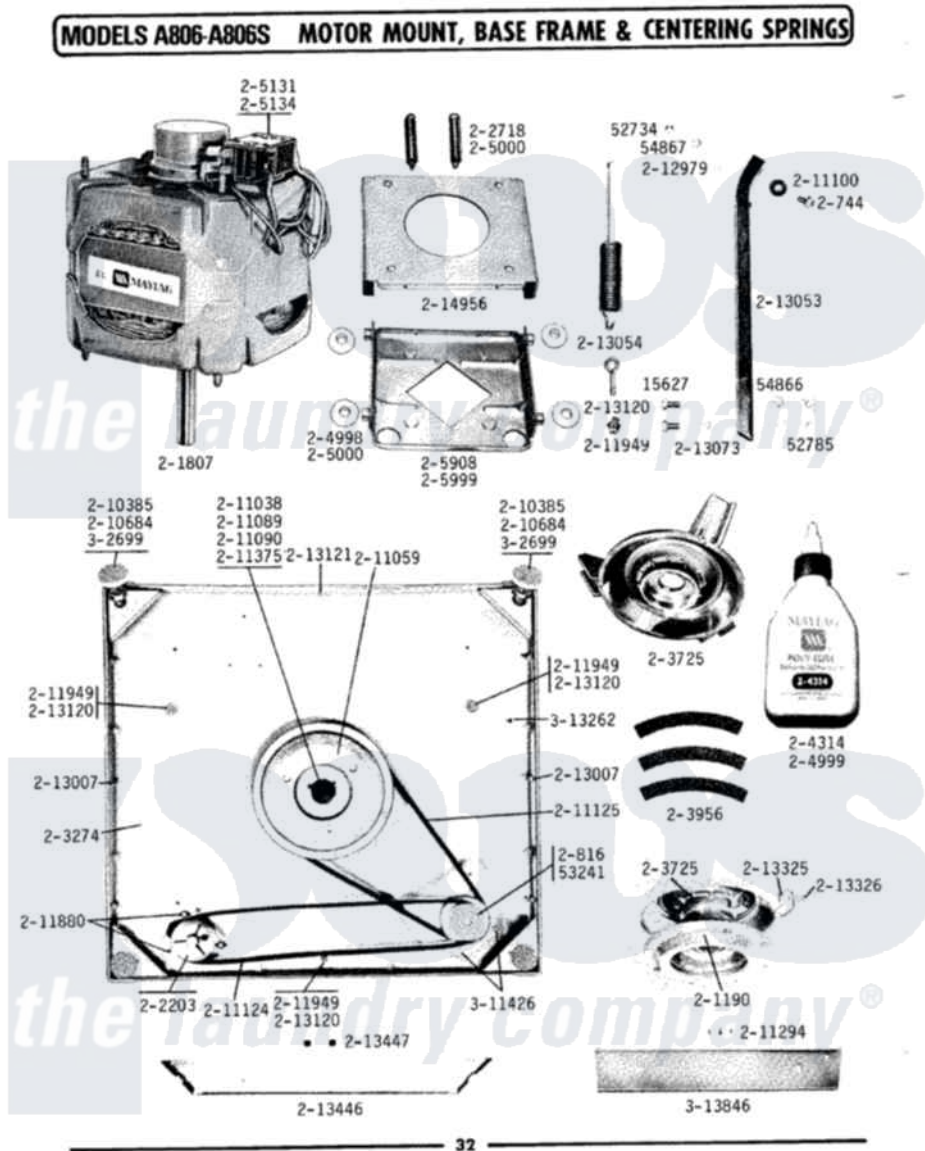

# Maytag A806 12 - POWER UNIT & CENTER ASSEMBLY

Maytag [Residential Maytag A806 Washer Parts](#) Parts Diagram 12 - POWER UNIT & CENTER ASSEMBLY  
 Click on the part number to view part

Item	Original Part Number	Replaced By	Status	Part Description
1	A04298		Not Available	SEAL, AGITATOR DRIVE SHAFT
2	<a href="#">Y014827</a>			Washer-Center Shaft
3	<a href="#">Y014839</a>			Collar-Drive Shaft
4	<a href="#">Y015494</a>			Stop Ring-Agitator Shaft
5	<a href="#">Y015629</a>			Bolt, Grinding Chamber
6	<a href="#">015639</a>			Dowel Pin
7	<a href="#">Y015666</a>			Washer, Retaining -
8	<a href="#">Y015667</a>			Retaining Ring
9	<a href="#">Y015902</a>			Spring For Agitator
10	038313	<a href="#">22038313</a>		Wrench, Spanner
11	<a href="#">Y038555</a>			Tool-Install Center Shaft
12	<a href="#">Y054867</a>			Washer, Lock
13	<a href="#">Y056016</a>			Center Seal Grease
14	Y056080	<a href="#">6-0560800</a>		Oil
15	200730	<a href="#">22002124</a>		Shaft- Agi