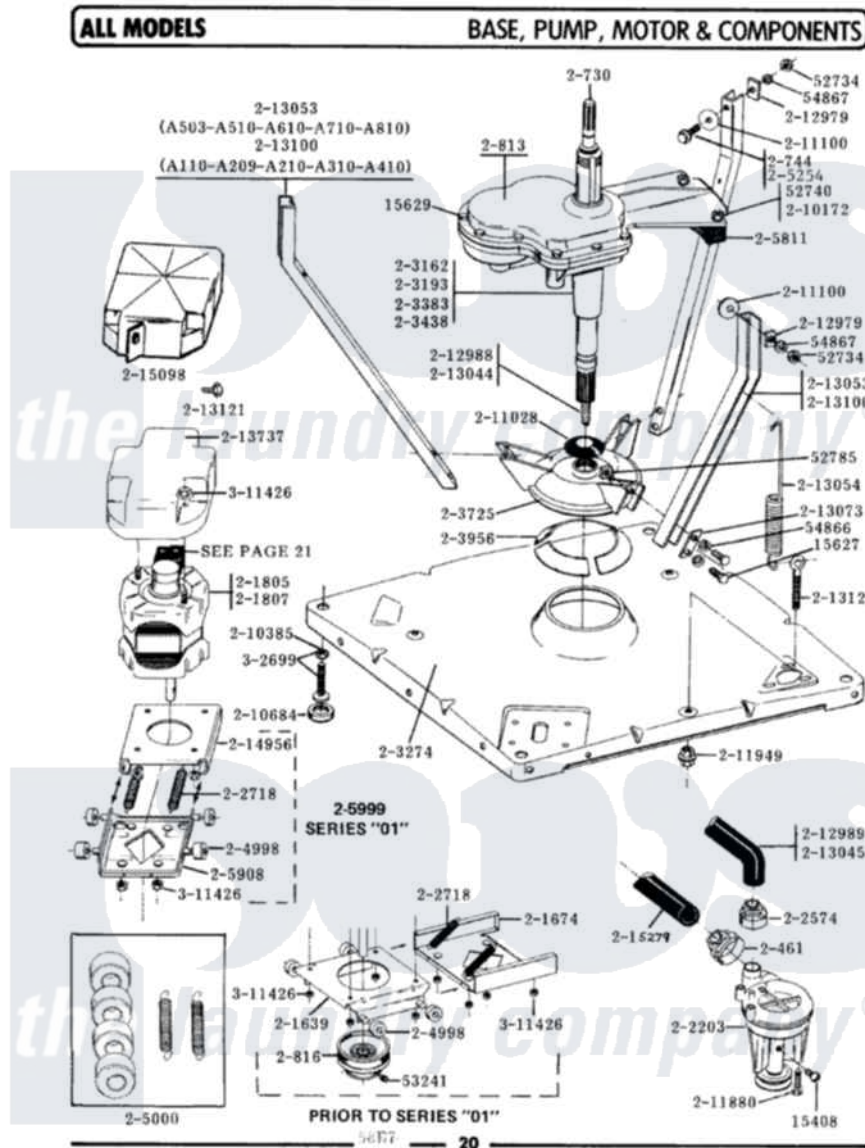

Maytag A810 01 - BASE, PUMP, MOTOR & COMPONENTS

Maytag Residential Maytag A810 Washer Parts Parts Diagram 01 - BASE, PUMP, MOTOR & COMPONENTS
 Click on the part number to view part

Item	Original Part Number	Replaced By	Status	Part Description
1	Y015408	22003235		Screw, Bearing Insert
2	Y015627			Screw- Hex
3	Y015629			Bolt, Grinding Chamber
4	Y052734			Nut, Carrage Bolts And Bracket
5	Y052740	62739		Nut, Lock
6	Y052785			Nut, Brace To Damper
7	Y053241			Set Screw, Motor Pulley
8	Y054866	486009		Lockwasher
9	Y054867			Washer, Lock
10	200461	285655		Clamp, Hose
11	200730	22002124		Shaft- Agi
12	200744	W10175939		Bolt
NI	200750		Not Available	GEAR CASE COVER
14	200813		Not Available	GEAR CASE COVER ASSEMBLY
15	200816	6-2008160		Pulley- MO