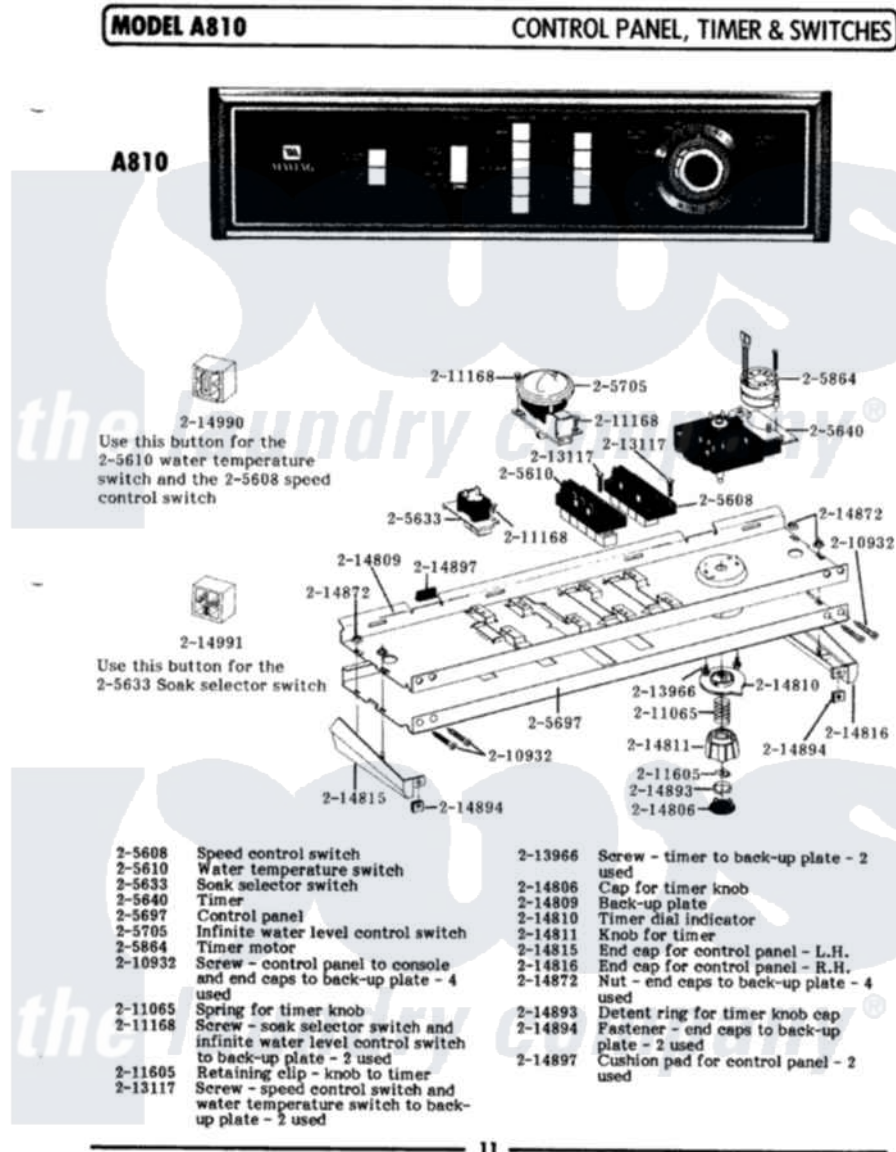

Maytag A810 04 - CONTROL PANEL,TIMER & SWITCHES (A810)

Maytag Residential Maytag A810 Washer Parts Parts Diagram 04 - CONTROL PANEL,TIMER & SWITCHES (A810)
Click on the part number to view part

Item	Original Part Number	Replaced By	Status	Part Description
1	205608		Not Available	SPEED CONTROL SWITCH
2	205610			Water Temperature Switch
3	205633			Suds Save Switch
4	205640			Timer
5	205697		Not Available	CONTROL PANEL
7	205864		Not Available	TIMER MOTOR 120-60
8	210932			Screw, No.8 X 9/16 Ctsk Note: Screw, Inlet Duct
9	211065			Spring, Index Wheel
10	211168	W10139210		Screw, 8-18 X 5/16
11	211605			Bezel, Timer Dial
12	213117	67006908		Screw, Ice Rack
13	213966	3400014		Screw
14	214806		Not Available	CAP FOR TIMER KNOB
15	214809			Back Up Plate
16	214810	22001571		Bezel, Timer Dial
17	214811			Knob For Timer

18	214815		End Cap F/Control Panel-LH
19	214816		End Cap F/Control Panel-RH
20	214872		Palnut, End Cap Note: Nut, Lamp Holder
21	214893	Not Available	DETENT RING F/TIMER KNOB CA
22	214894		Fastener, End Cap
23	214897		Pad, Control Panel