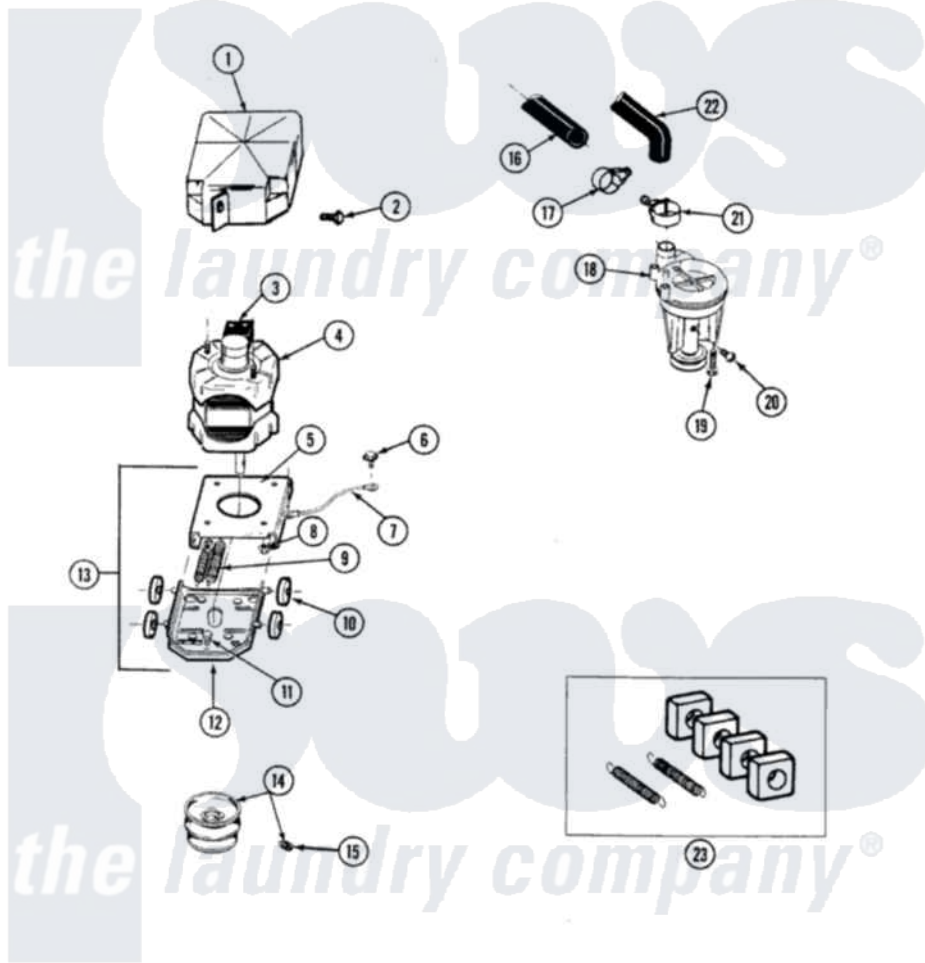

Maytag A8120 05 - MOTOR & PUMP ASSEMBLY

SECTION: MOTOR & PUMP ASSEMBLY
 MODEL: A8120 A8210

P/N 15000168

Issue Date: 5/91

18

Maytag Residential Maytag A8120 Washer Parts Parts Diagram 05 - MOTOR & PUMP ASSEMBLY
 Click on the part number to view part

Item	Original Part Number	Replaced By	Status	Part Description
1	215098			Shield, Motor
2	213121	3400111		Screw, 12-14 X 5/8
3	205133		Not Available	(PROD. IDNo. 2-1664-8 & 2-5463)
"	206505		Not Available	PROD. No.201664-15, & No.205463-3.
"	205132		Not Available	SWITCH, MOTOR EXTERNAL START No.201664-14,205463-4 & 201800-4
4	201805	12002351		Motor-Drive
5	214956			Motor Mount Assembly
6	210186	3370225		Screw
7	901220			Ground Wire
8	Y311426	3400029		Nut, Adapter Plate
9	202718			Springs, Tension
10	204998	205000		Roller And Spring Kit 4+Spr
11	Y313561			Screw----NA
12	205908			Motor Mount Assembly

13	205999		Motor Mount Assembly
14	200816	6-2008160	Pulley- MO
15	Y053241		Set Screw, Motor Pulley
16	214767	22001448	Hose, Pump
17	200461	285655	Clamp, Hose
18	202203	6-2022030	Pump As Pa
19	211880		Screw, HeX Head No.10 X 1/2 Inc
20	Y015408	22003235	Screw, Bearing Insert
21	202574	3367052	Clamp, Hose
22	Y212989		Hose, Outer Tub To Pump
23	205000		Roller And Spring Kit 4+Spr