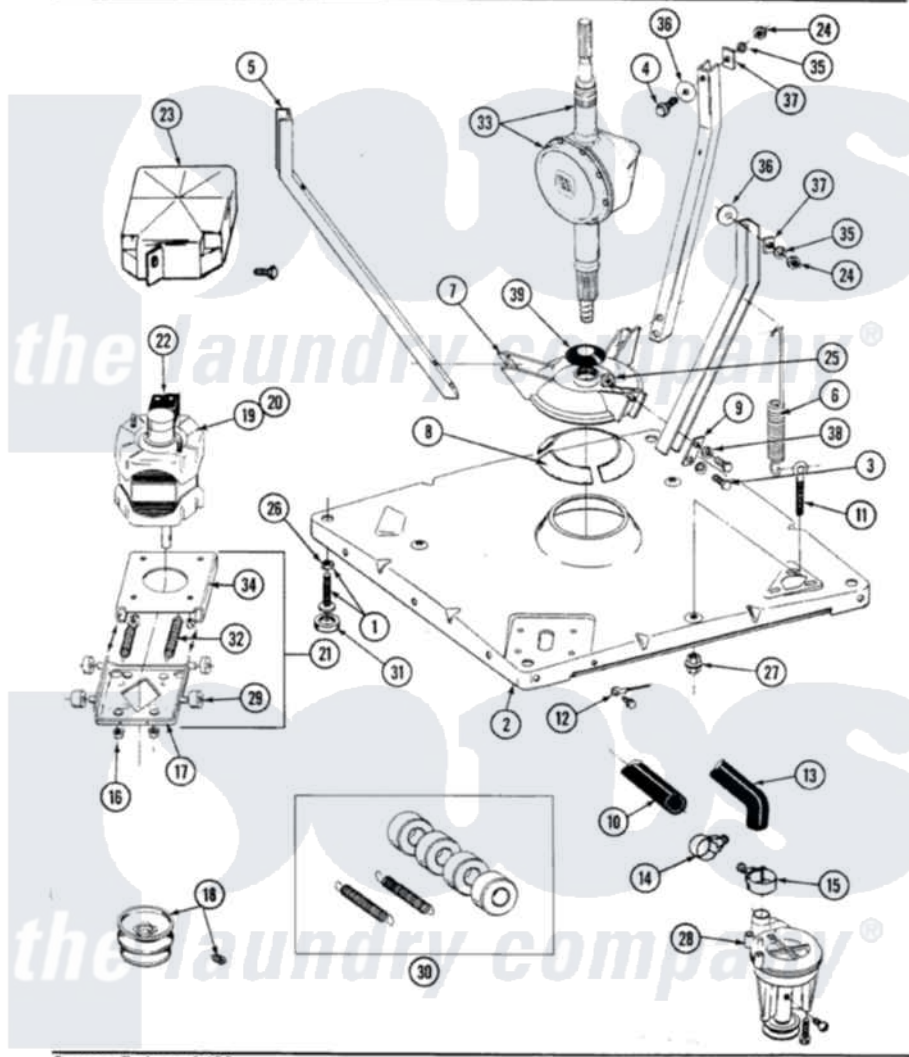

Maytag A8140 01 - BASE, PUMP, MOTOR & COMPONENTS

SECTION: BASE, PUMP, MOTOR & COMPONENTS
 MODEL: ALL MODELS

Issue Date: 6/90

40

Maytag [Residential Maytag A8140 Washer Parts](#) Parts Diagram 01 - BASE, PUMP, MOTOR & COMPONENTS
 Click on the part number to view part

Item	Original Part Number	Replaced By	Status	Part Description
1	Y302699	22003428		Leg, Adjustable
2	203274			Base With Damper Pads
3	Y015627			Screw- Hex
4	205254	W10175938		Bolt
"	200744	W10175939		Bolt
5	213100		Not Available	PART NOT USED
6	213054			Centering Spring - 3 Used
7	203725			Damper W/Bolt And Clip
8	203956			Damper Pad Kit
9	213073			Washer, Double Brace
10	214767	22001448		Hose, Pump
11	213120	216416		Bolt, Eye/Centering Spring
12	210186	3370225		Screw
"	204807			Ground Wire, Supp. Plte To Top Cover
13	Y212989			Hose, Outer Tub To Pump
14	200461	285655		Clamp, Hose