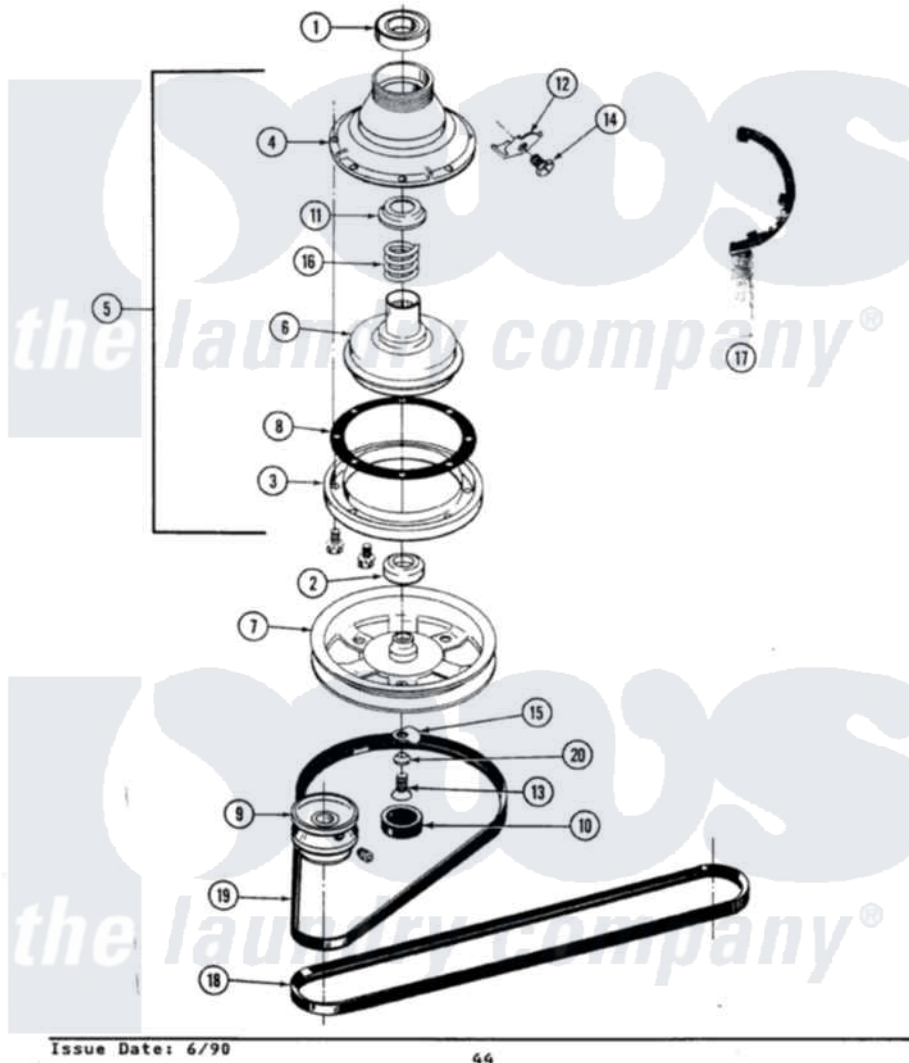

# Maytag A8140 03 - CLUTCH, BRAKE & BELTS

SECTION: CLUTCH, BRAKE & BELTS  
 MODEL: ALL MODELS

Maytag Residential Maytag A8140 Washer Parts Parts Diagram 03 - CLUTCH, BRAKE & BELTS  
 Click on the part number to view part

Item	Original Part Number	Replaced By	Status	Part Description
1	Y200720	<a href="#">22003441</a>		Bearing, Rear
2	<a href="#">200835</a>			Bearing, Brake Rotor
3	211043	<a href="#">6-2011900</a>		Brake Asse
"	211000			SCREW, BRAKE DRUM (HEX HEAD)
4	211045	<a href="#">6-2011900</a>		Brake Asse
5	201190	<a href="#">6-2011900</a>		Brake Asse
6	201126	<a href="#">6-2011900</a>		Brake Asse
7	211059	<a href="#">6-2301530</a>		Pulley
8	211042	<a href="#">6-2011900</a>		Brake Asse
9	<a href="#">Y053241</a>			Set Screw, Motor Pulley
"	200816	<a href="#">6-2008160</a>		Pulley- MO
10	211038		Not Available	CAP, OIL RETAINER
11	211039	<a href="#">6-2011900</a>		Brake Asse
12	<a href="#">213325</a>			Clip, Retaining
13	211375	<a href="#">681582</a>		Screw
14	<a href="#">213326</a>			Bolt, Sems Retaining Clip

15	<a href="#">211089</a>		Lug, Stop Pulley
16	211041	<a href="#">6-2011900</a>	Brake Asse
17	Y038315	<a href="#">038315</a>	Tool
18	<a href="#">211124</a>		Part Not Used
19	<a href="#">211125</a>		V Belt, DiVe Pulley
20	211090	<a href="#">22003555</a>	Washer, Stop Lug