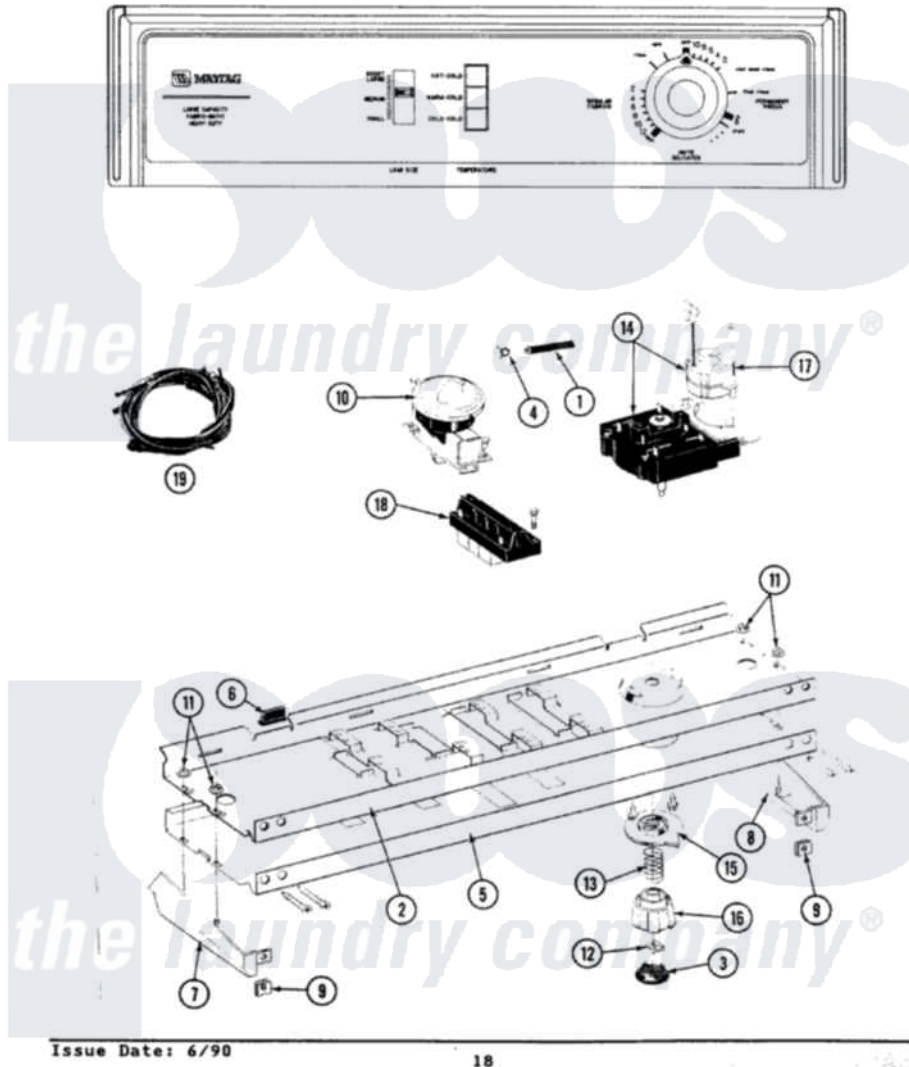

Maytag A8140 04 - CONTROL PANEL

SECTION: CONTROL PANEL
MODEL: A8140

Issue Date: 6/90

18

Maytag [Residential Maytag A8140 Washer Parts](#) Parts Diagram 04 - CONTROL PANEL
Click on the part number to view part

Item	Original Part Number	Replaced By	Status	Part Description
1	212942	22001619		Tube, Water Level Switch
2	214809			Back Up Plate
"	210932			Screw, No.8 X 9/16 Ctsk Note: Screw, Inlet Duct
3	215821		Not Available	CAP, KNOB
4	410296	596669		Clamp, Manifold
5	207605		Not Available	CONTROL PANEL
"	210932			Screw, No.8 X 9/16 Ctsk Note: Screw, Inlet Duct
6	214897			Pad, Control Panel
7	207215		Not Available	END CAP LH
8	207216		Not Available	END CAP RH
9	214894			Fastener, End Cap
10	211168	W10139210		Screw, 8-18 X 5/16
"	207362		Not Available	INFINITE LEVEL PRESSURE SWITCH
11	214872			Palnut, End Cap Note: Nut, Lamp Holder

12	211605		Bezel, Timer Dial
13	211065		Spring, Index Wheel
14	207377	Not Available	TIMER
"	213966	3400014	Screw
15	215827	Not Available	TIMER DIAL SKIRT
16	215828		Knob, Timer
17	205033	22205033	Motor- Tim
18	213117	67006908	Screw, Ice Rack
"	207368	Not Available	TEMP CONTROL SWITCH - 3 BUTTON
NI	207383		Wire Harness