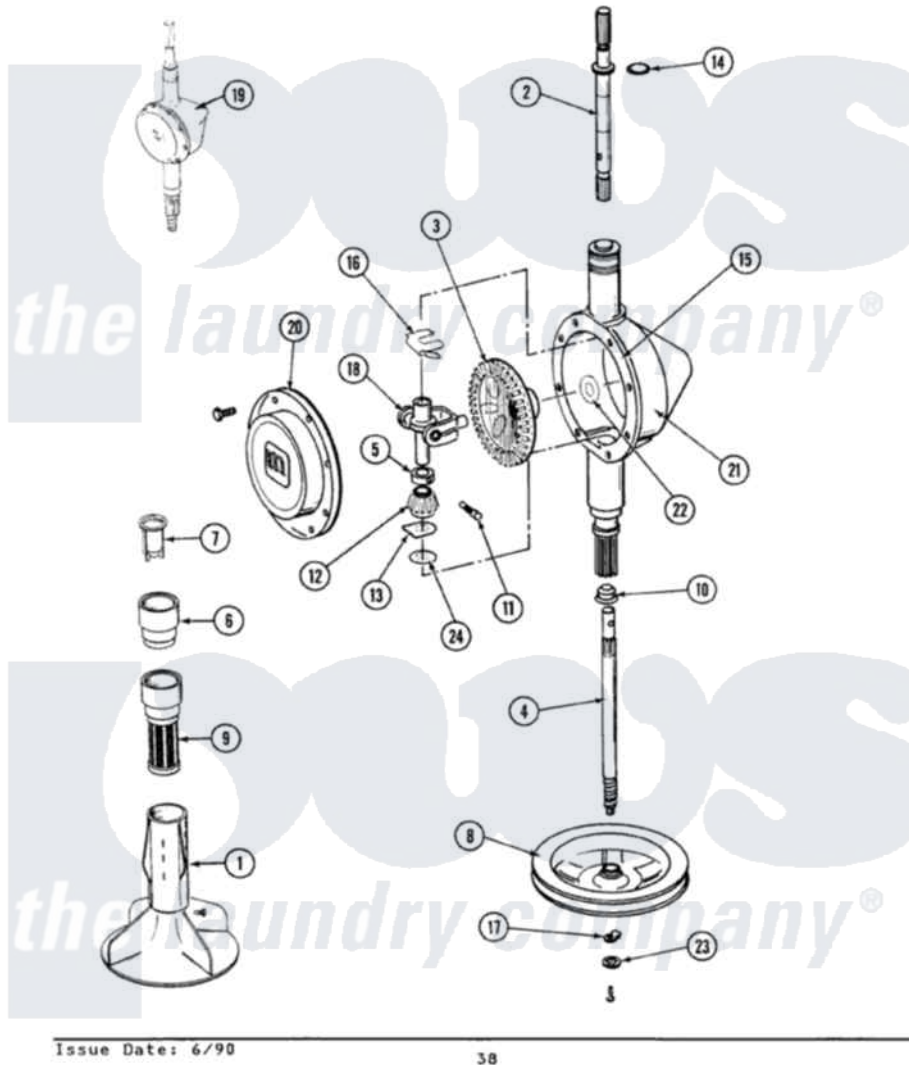

Maytag A8140 05 - ORBITAL TRANSMISSION

SECTION: ORBITAL TRANSMISSION
 MODEL: ALL MODELS

Issue Date: 6/90

38

Maytag [Residential Maytag A8140 Washer Parts](#) Parts Diagram 05 - ORBITAL TRANSMISSION
 Click on the part number to view part

Item	Original Part Number	Replaced By	Status	Part Description
1	206478		Not Available	SCREW & WASHER FOR AGITATOR
"	207538			Agitator W/Lock Screw
2	207153	6-2097820		Kit- Shaft
3	206713	6-2067130		Gear- Beve
4	215411	12001451		Ctr Shaft W/Collar Andkeeper-Sha
5	215415		Not Available	COLLAR, LOWER
6	215721			Dispensing Cap
7	215733			Dispensing Cup
8	211059	6-2301530		Pulley
9	Y207427			Lint Filter Shallow
10	206602	207843		Lip Seal Repair Kit
11	Y206629			Pin, Collar
12	215401	W10221114		Pinion
13	215395			Plate, Clutch
14	210690			Seal, Rubber

15	Y058700	675652	Adhesive
16	215581		Spring, Agitator Shaft
17	211375	681582	Screw
"	211089		Lug, Stop Pulley
18	206685	6-2066850	Yoke
19	206708	6-2097790	Transmison
20	206628		Cover, Transmission
"	215417	Not Available	SCREW, TRANSMISSION COVER
21	206625	6-2097790	Transmison
22	215394		Washer, Bevel Gear
23	211090	22003555	Washer, Stop Lug
24	211483	6-2114830	Washer- SP