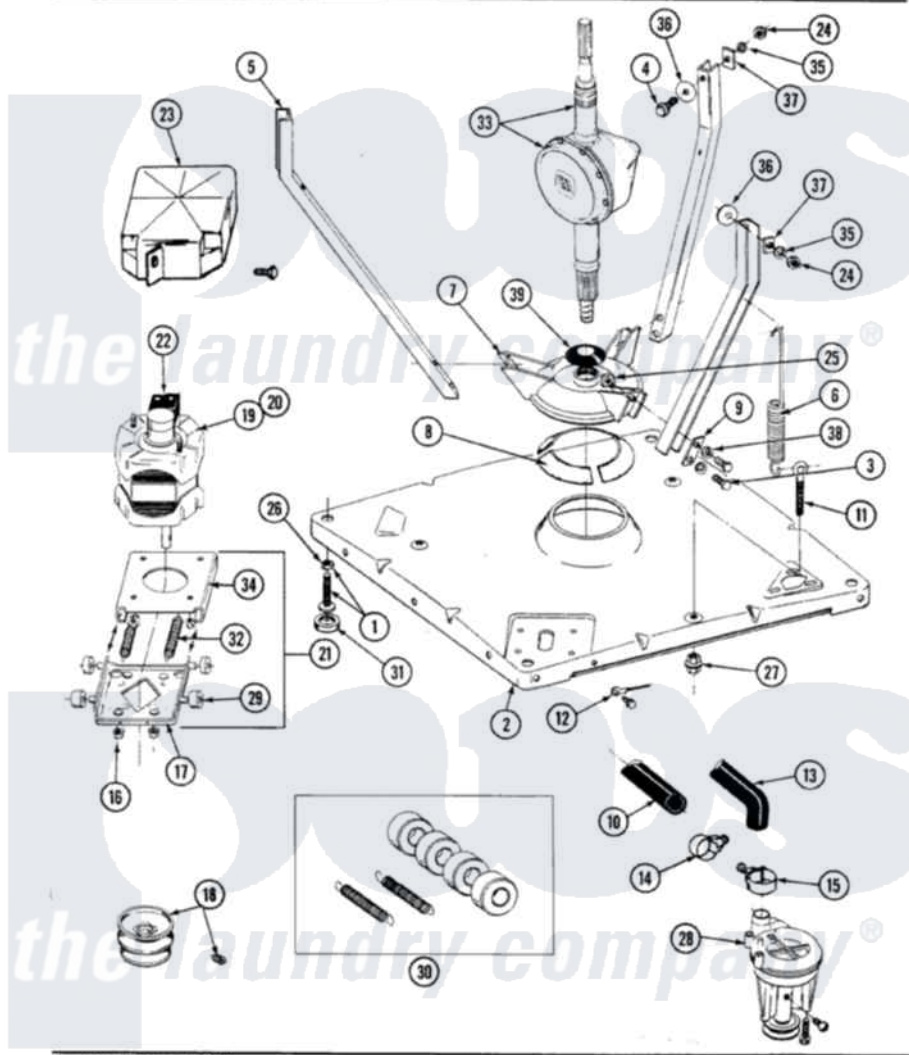

Maytag A8200 01 - BASE, PUMP, MOTOR & COMPONENTS

SECTION: BASE, PUMP, MOTOR & COMPONENTS
 MODEL: ALL MODELS

Issue Date: 6/90

40

Maytag [Residential Maytag A8200 Washer Parts](#) Parts Diagram 01 - BASE, PUMP, MOTOR & COMPONENTS
 Click on the part number to view part

Item	Original Part Number	Replaced By	Status	Part Description
1	Y302699	22003428		Leg, Adjustable
2	203274			Base With Damper Pads
3	Y015627			Screw- Hex
4	205254	W10175938		Bolt
"	200744	W10175939		Bolt
5	213100		Not Available	PART NOT USED
6	213054			Centering Spring - 3 Used
7	203725			Damper W/Bolt And Clip
8	203956			Damper Pad Kit
9	213073			Washer, Double Brace
10	214767	22001448		Hose, Pump
11	213120	216416		Bolt, Eye/Centering Spring
12	210186	3370225		Screw
"	204807			Ground Wire, Supp. Plte To Top Cover
13	Y212989			Hose, Outer Tub To Pump
14	200461	285655		Clamp, Hose