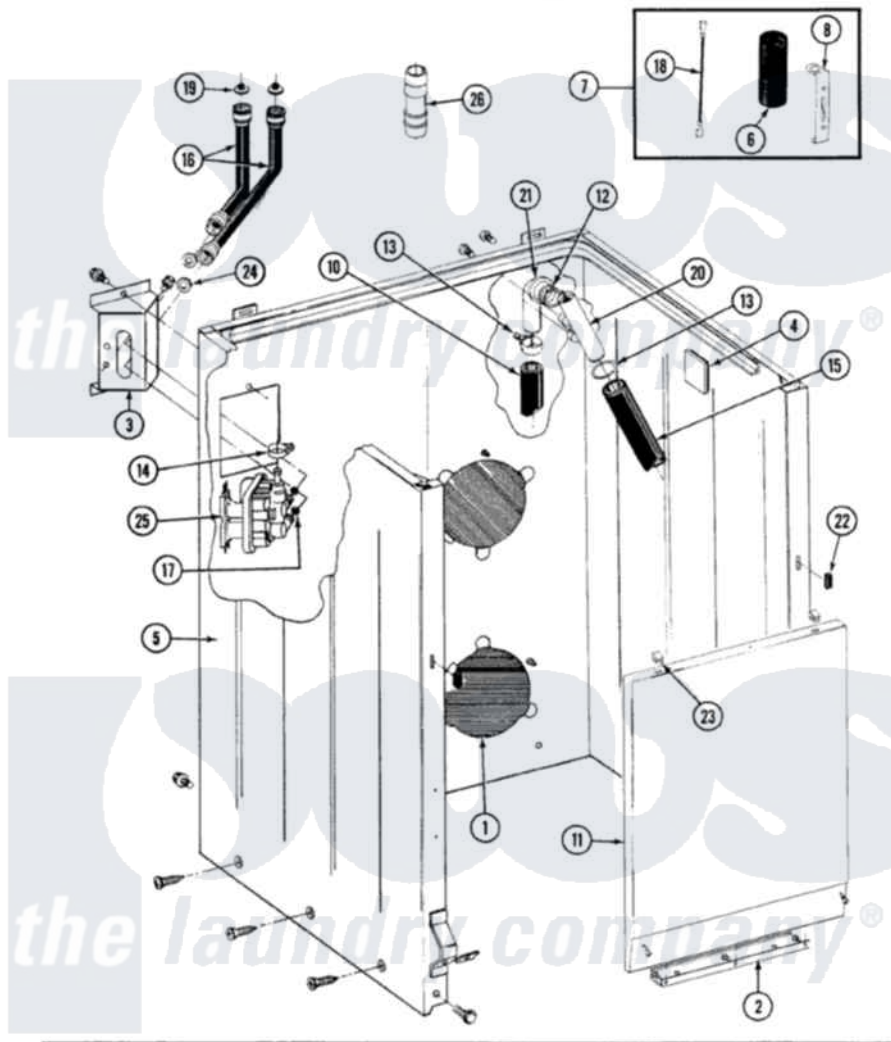

Maytag A8200 02 - CABINET, WATER VALVE, HOSES & FRNT PANEL

SECTION: CABINET, WATER VALVE, HOSES & FRONT PANEL

MODEL: ALL MODELS

Issue Date: 6/90

32

Maytag Residential Maytag A8200 Washer Parts Parts Diagram 02 - CABINET, WATER VALVE, HOSES & FRNT PANEL

Click on the part number to view part

Item	Original Part Number	Replaced By	Status	Part Description
1	211294	90767		Screw, 8A X 3/8 HeX Washer Head Tapping
"	211878		Not Available	PLATE, ACCESS
2	211294	90767		Screw, 8A X 3/8 HeX Washer Head Tapping
"	213846			Guard, Belt
3	212276	W10116760		Screw
"	214812	22002361		Bracket, Water Valve
4	215058			Pad, Cabinet Bumper
5	203319	22203319		Cabinet
"	204439			Screw And Fstner Assembly
"	213122	27001200		Screw
"	213121	3400111		Screw, 12-14 X 5/8
"	213007			Xfor Cabinet See Cabinet, Back
6	Y200832			Capacitor
7	206103			Capacitor Kit

8	211149		Clip, Capacitor
NI	202861	202860	Inlet Hose Assembly
10	216017		Hose, Drain
"	Y059149		(7/8" I.D. CARTON OF 50 FT.)
"	215279	22003410	Hose, Drain
11	212998	Not Available	PANEL, FRONT (WHT)
12	214765		Gasket, Siphon Break
13	200908	285655	Clamp, Hose
"	200461	285655	Clamp, Hose
14	201575		Clamp, Hose
15	214767	22001448	Hose, Pump
16	200688	76314	Hose, Inlet 6 Ft. Hose With Elbow
"	200672	76314	Hose, Inlet 6 Ft. Hose With Elbow
"	200681	21001467	Hose- 10'
"	202860		Inlet Hose Assembly
"	205828	202860	Inlet Hose Assembly
17	214337	96160	Screen
18	203237		No.17 Wire With Terminal
19	200961	12001413	Strainer And Washer Kit
20	Y014874		Screw, Idler Arm And Sleeve
"	206638		Siphon Break
21	Y216016	W10116738	Elbow
"	214764	208847	Elbow
22	214376	22002331	Spacer, Front Panel
23	212982	22001650	Fastener, Spring
24	Y013783		Washer, Inlet Hose
25	205613		Water Valve
"	212276	W10116760	Screw
26	Y216015		Coupling, Hose