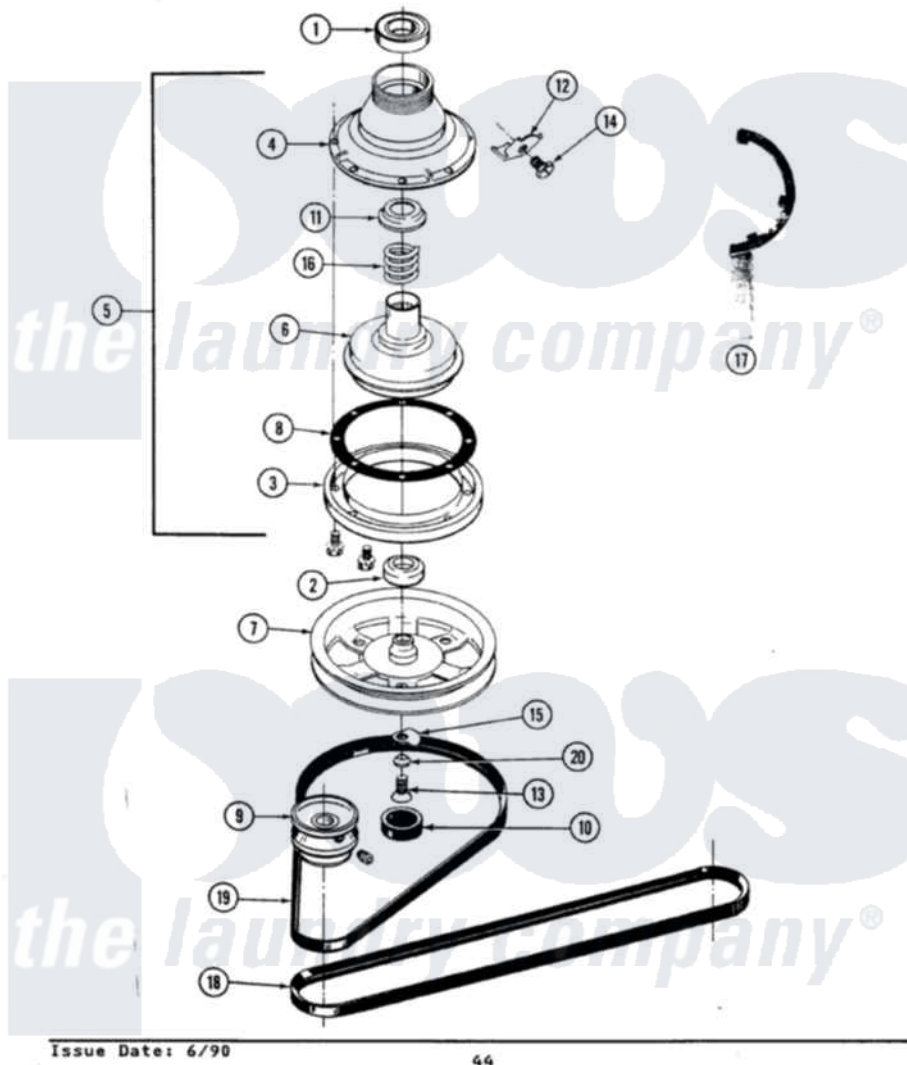

Maytag A8200 03 - CLUTCH, BRAKE & BELTS

SECTION: CLUTCH, BRAKE & BELTS
 MODEL: ALL MODELS

Maytag Residential Maytag A8200 Washer Parts Parts Diagram 03 - CLUTCH, BRAKE & BELTS
 Click on the part number to view part

Item	Original Part Number	Replaced By	Status	Part Description
1	Y200720	22003441		Bearing, Rear
2	200835			Bearing, Brake Rotor
3	211043	6-2011900		Brake Asse
"	211000			SCREW, BRAKE DRUM (HEX HEAD)
4	211045	6-2011900		Brake Asse
5	201190	6-2011900		Brake Asse
6	201126	6-2011900		Brake Asse
7	211059	6-2301530		Pulley
8	211042	6-2011900		Brake Asse
9	Y053241			Set Screw, Motor Pulley
"	200816	6-2008160		Pulley- MO
10	211038		Not Available	CAP, OIL RETAINER
11	211039	6-2011900		Brake Asse
12	213325			Clip, Retaining
13	211375	681582		Screw
14	213326			Bolt, Sems Retaining Clip

15	211089		Lug, Stop Pulley
16	211041	6-2011900	Brake Asse
17	Y038315	038315	Tool
18	211124		Part Not Used
19	211125		V Belt, DiVe Pulley
20	211090	22003555	Washer, Stop Lug