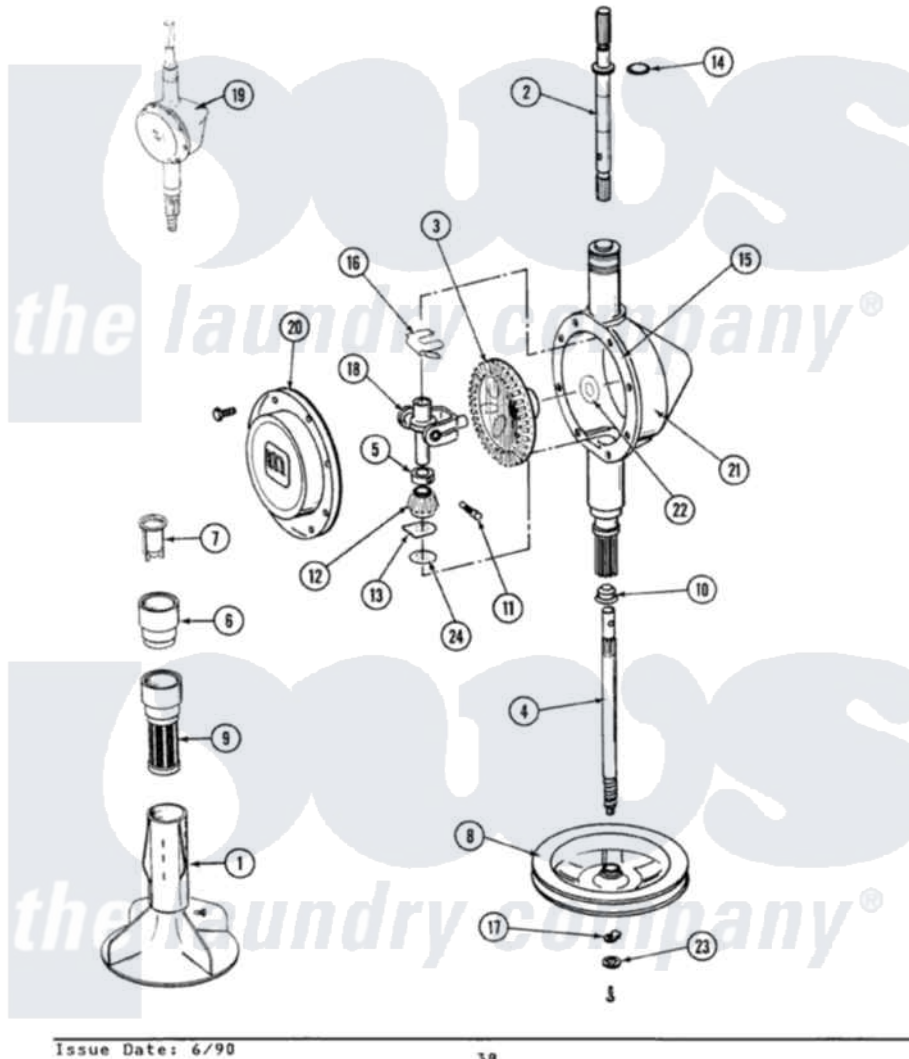

Maytag A8200 05 - ORBITAL TRANSMISSION

SECTION: ORBITAL TRANSMISSION
MODEL: ALL MODELS

Issue Date: 6/90

38

Maytag [Residential Maytag A8200 Washer Parts](#) Parts Diagram 05 - ORBITAL TRANSMISSION
Click on the part number to view part

Item	Original Part Number	Replaced By	Status	Part Description
1	206478		Not Available	SCREW & WASHER FOR AGITATOR
"	207538			Agitator W/Lock Screw
2	207153	6-2097820		Kit- Shaft
3	206713	6-2067130		Gear- Beve
4	215411	12001451		Ctr Shaft W/Collar Andkeeper-Sha
5	215415		Not Available	COLLAR, LOWER
6	215721			Dispensing Cap
7	215733			Dispensing Cup
8	211059	6-2301530		Pulley
9	Y207427			Lint Filter Shallow
10	206602	207843		Lip Seal Repair Kit
11	Y206629			Pin, Collar
12	215401	W10221114		Pinion
13	215395			Plate, Clutch
14	210690			Seal, Rubber

15	Y058700	675652	Adhesive
16	215581		Spring, Agitator Shaft
17	211375	681582	Screw
"	211089		Lug, Stop Pulley
18	206685	6-2066850	Yoke
19	206708	6-2097790	Transmison
20	206628		Cover, Transmission
"	215417	Not Available	SCREW, TRANSMISSION COVER
21	206625	6-2097790	Transmison
22	215394		Washer, Bevel Gear
23	211090	22003555	Washer, Stop Lug
24	211483	6-2114830	Washer- SP