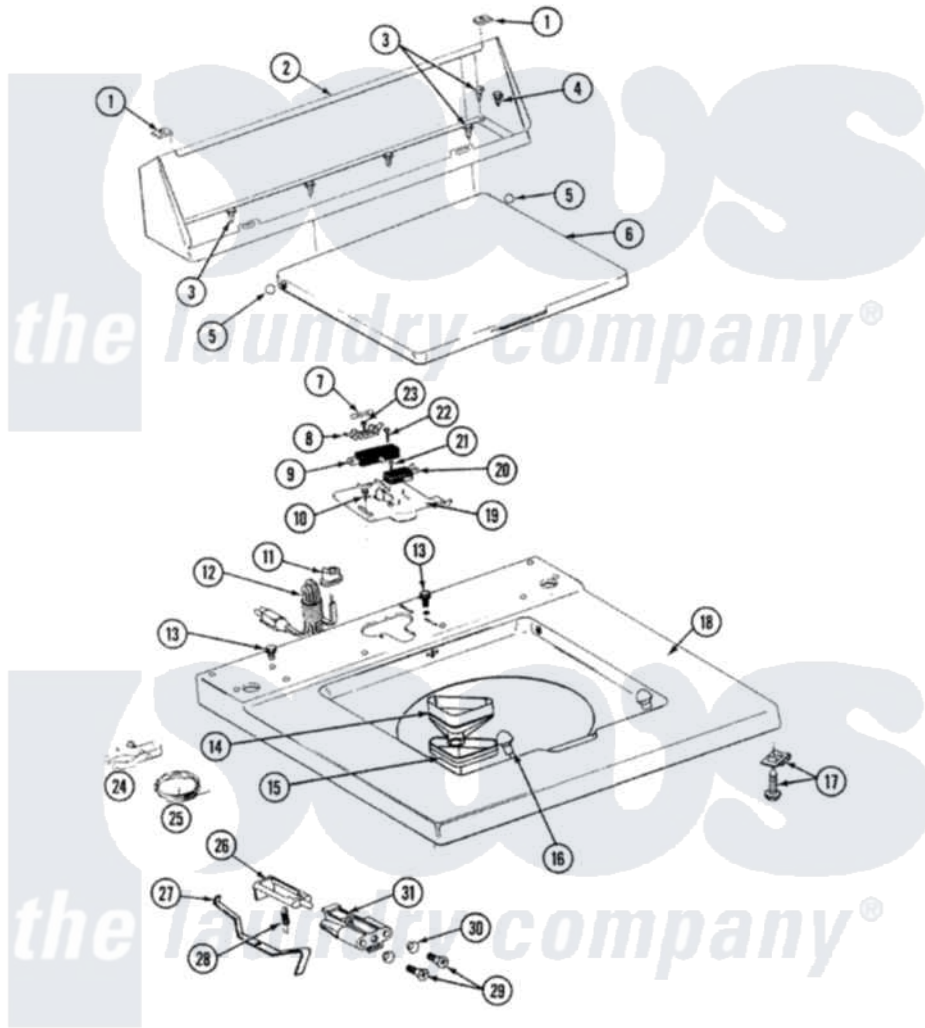

Maytag A8210 06 - TOP COVER

SECTION: TOP COVER
 MODEL: A8120 A8210

P/N 16000168

Issue Date: 5/91

6

Maytag [Residential Maytag A8210 Washer Parts](#) Parts Diagram 06 - TOP COVER

[Click on the part number to view part](#)

Item	Original Part Number	Replaced By	Status	Part Description
1	215075			Fastener, Control Panel To Console
2	205635			Console
3	211294	90767		Screw, 8A X 3/8 HeX Washer Head Tapping
4	Y313559			Screw
5	211726			Hinge, Ball Lid
6	212073			LID (WHITE)
7	207168	22001682		Switch Assembly, Lid W/4amp Fuse
8	207167			Block, Fuse
9	205415	279347		Switch-Lid
10	207159	489355		Screw, 8 X 1/2
11	211881			Grommet, Cord Part Not Used-Gas Models Only
12	210186	3370225		Screw
"	204590			Cord, Power
13	210186	3370225		Screw

14	215577		Bleach Inlet White
16	212716		Bumper, Lid
17	204445		Screw And Fastener Assembly
18	207170		Top Cover
19	Y215699	22001678	Bracket, Switch And Fuse
20	207166		Switch, Check
21	912012	3400409	Screw
22	213501		Screw, No.6-20 X 1-1/8 Inch
23	Y311711		Screw, Fuse Block
24	301548		Clamp, Ground Wire
25	311155		Ground Wire And Clamp
26	208591	Not Available	KIT, PLUNGER & BRACKET
"	215700	Not Available	LID SWITCH PLUNGER
27	215704		Lever, Unbalance
28	213720		Spring, Lid Switch
29	910182	25-7809	Screw, No.6-20 1/2 Flthd Torx
30	211500		Washer, Bracket To Top Cover
31	216256	Not Available	BRACKET, UNBALANCE
"	214279	204968	Plunger And Bracket Assembly--W