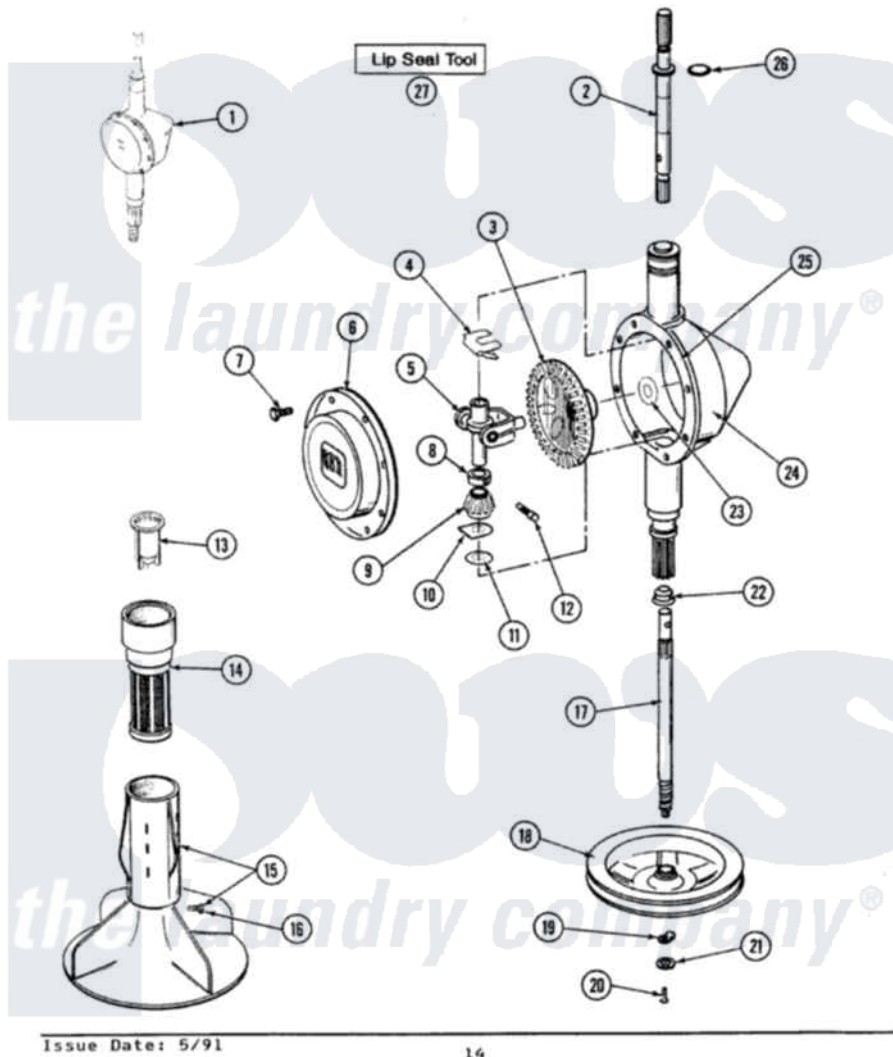

Maytag A8210 07 - TRANSMISSION

SECTION: TRANSMISSION-ORBITAL
 MODEL: A8120 A8210

P/N 16000168

Issue Date: 5/91

14

Maytag Residential Maytag A8210 Washer Parts Parts Diagram 07 - TRANSMISSION
 Click on the part number to view part

Item	Original Part Number	Replaced By	Status	Part Description
1	206708	6-2097790		Transmison
2	207153	6-2097820		Kit- Shaft
3	206713	6-2067130		Gear- Beve
4	215581			Spring, Agitator Shaft
5	206685	6-2066850		Yoke
6	206628			Cover, Transmission
7	215417		Not Available	SCREW, TRANSMISSION COVER
8	215415		Not Available	COLLAR, LOWER
9	215401	W10221114		Pinion
10	215395			Plate, Clutch
11	211483	6-2114830		Washer- SP
12	Y206629			Pin, Collar
13	215733			Dispensing Cup
14	Y207427			Lint Filter Shallow
15	207538			Agitator W/Lock Screw
				SCREW & WASHER FOR

16	206478	Not Available	SCREW & WASHER FOR AGITATOR
17	215411	12001451	Ctr Shaft W/Collar Andkeeper-Sha
18	211059	6-2301530	Pulley
19	211089		Lug, Stop Pulley
20	211375	681582	Screw
21	211090	22003555	Washer, Stop Lug
22	206602	207843	Lip Seal Repair Kit
23	215394		Washer, Bevel Gear
24	206625	6-2097790	Transmison
25	Y058700	675652	Adhesive
26	210690		Seal, Rubber
27	038228	20000021	Lip Seal Tool Kit