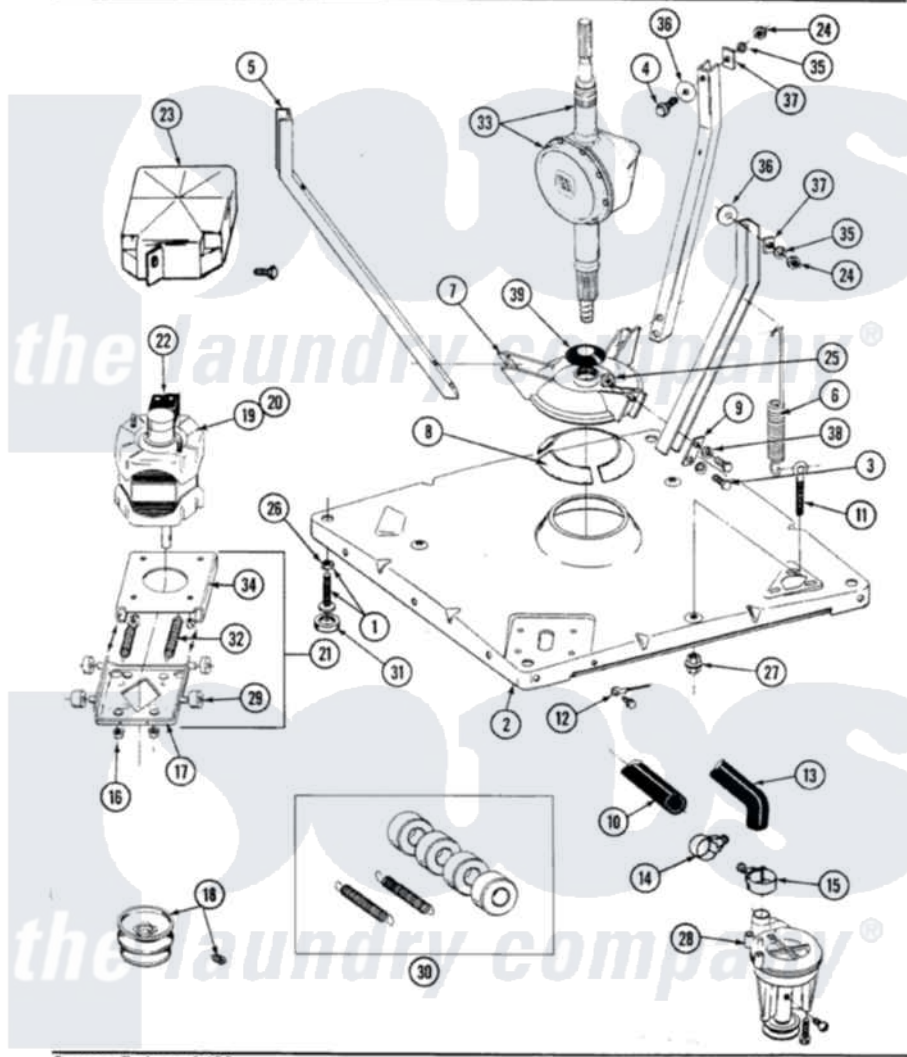

Maytag A8240 01 - BASE, PUMP, MOTOR & COMPONENTS

SECTION: BASE, PUMP, MOTOR & COMPONENTS
 MODEL: ALL MODELS

Issue Date: 6/90

40

Maytag Residential Maytag A8240 Washer Parts Parts Diagram 01 - BASE, PUMP, MOTOR & COMPONENTS
 Click on the part number to view part

Item	Original Part Number	Replaced By	Status	Part Description
1	Y302699	22003428		Leg, Adjustable
2	203274			Base With Damper Pads
3	Y015627			Screw- Hex
4	205254	W10175938		Bolt
"	200744	W10175939		Bolt
5	213100		Not Available	PART NOT USED
6	213054			Centering Spring - 3 Used
7	203725			Damper W/Bolt And Clip
8	203956			Damper Pad Kit
9	213073			Washer, Double Brace
10	214767	22001448		Hose, Pump
11	213120	216416		Bolt, Eye/Centering Spring
12	210186	3370225		Screw
"	204807			Ground Wire, Supp. Plte To Top Cover
13	Y212989			Hose, Outer Tub To Pump
14	200461	285655		Clamp, Hose