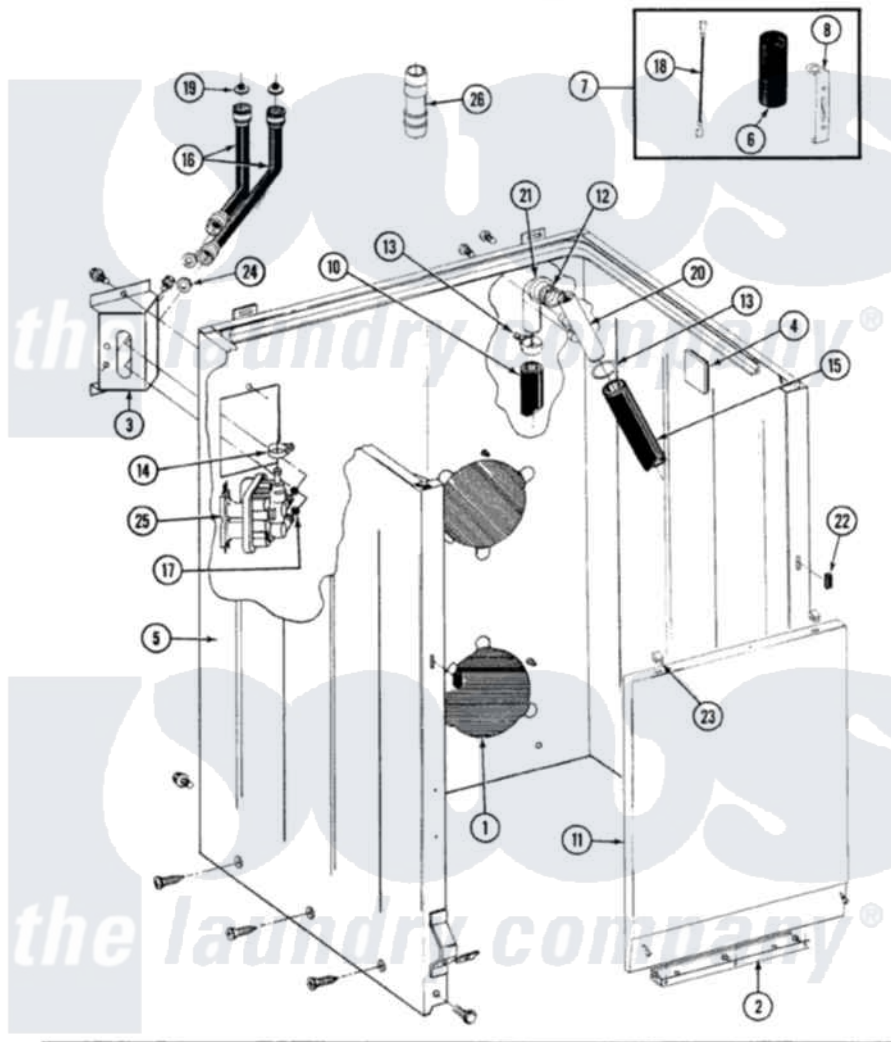

Maytag A8240 02 - CABINET, WATER VALVE, HOSES & FRNT PANEL

SECTION: CABINET, WATER VALVE, HOSES & FRONT PANEL

MODEL: ALL MODELS

Issue Date: 6/90

32

Maytag Residential Maytag A8240 Washer Parts Parts Diagram 02 - CABINET, WATER VALVE, HOSES & FRNT PANEL

Click on the part number to view part

Item	Original Part Number	Replaced By	Status	Part Description
1	211294	90767		Screw, 8A X 3/8 HeX Washer Head Tapping
"	211878		Not Available	PLATE, ACCESS
2	211294	90767		Screw, 8A X 3/8 HeX Washer Head Tapping
"	213846			Guard, Belt
3	212276	W10116760		Screw
"	214812	22002361		Bracket, Water Valve
4	215058			Pad, Cabinet Bumper
5	203319	22203319		Cabinet
"	204439			Screw And Fstner Assembly
"	213122	27001200		Screw
"	213121	3400111		Screw, 12-14 X 5/8
"	213007			Xfor Cabinet See Cabinet, Back
6	Y200832			Capacitor
7	206103			Capacitor Kit

8	211149		Clip, Capacitor
9	202861	202860	Inlet Hose Assembly
10	216017		Hose, Drain
"	Y059149		(7/8" I.D. CARTON OF 50 FT.)
"	215279	22003410	Hose, Drain
11	212998	Not Available	PANEL, FRONT (WHT)
12	214765		Gasket, Siphon Break
13	200908	285655	Clamp, Hose
"	200461	285655	Clamp, Hose
14	201575		Clamp, Hose
15	214767	22001448	Hose, Pump
16	200688	76314	Hose, Inlet 6 Ft. Hose With Elbow
"	200672	76314	Hose, Inlet 6 Ft. Hose With Elbow
"	200681	21001467	Hose- 10'
"	202860		Inlet Hose Assembly
"	205828	202860	Inlet Hose Assembly
17	214337	96160	Screen
18	203237		No.17 Wire With Terminal
19	200961	12001413	Strainer And Washer Kit
20	Y014874		Screw, Idler Arm And Sleeve
"	206638		Siphon Break
21	Y216016	W10116738	Elbow
"	214764	208847	Elbow
22	214376	22002331	Spacer, Front Panel
23	212982	22001650	Fastener, Spring
24	Y013783		Washer, Inlet Hose
25	205613		Water Valve
"	212276	W10116760	Screw
26	Y216015		Coupling, Hose