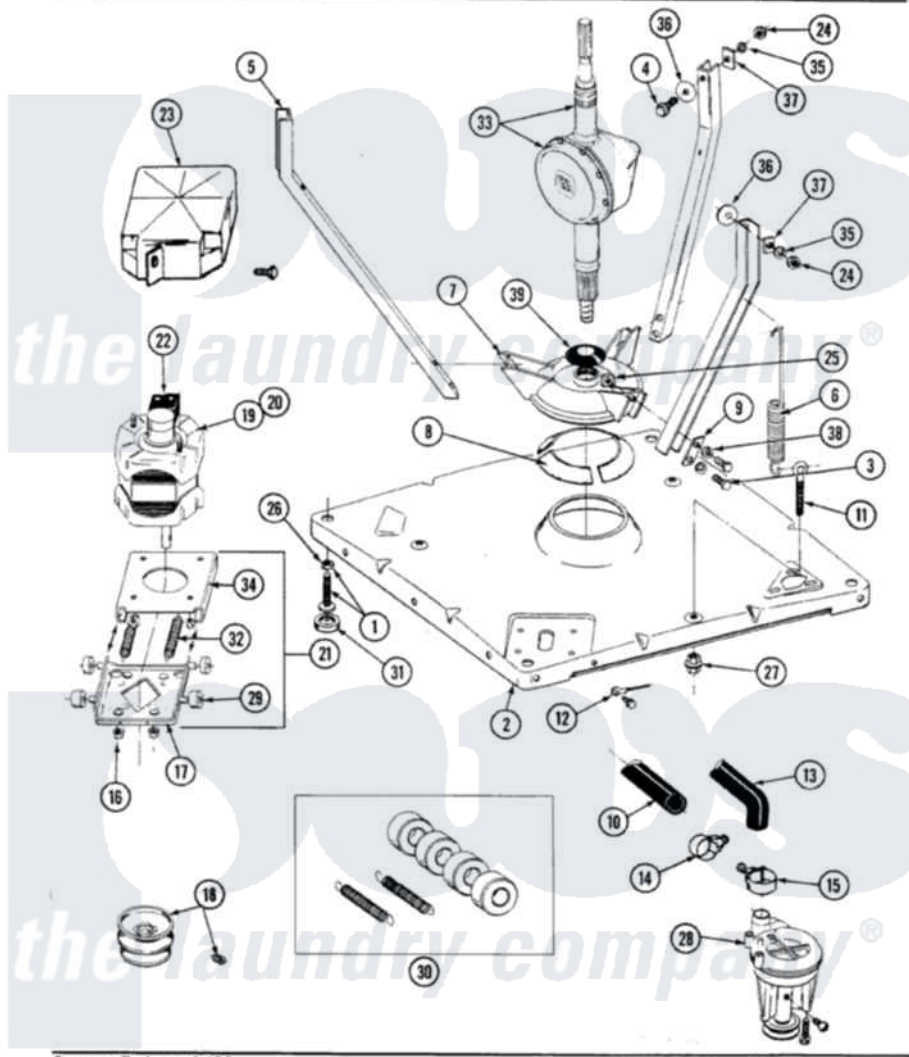

Maytag A8340 01 - BASE, PUMP, MOTOR & COMPONENTS

SECTION: BASE, PUMP, MOTOR & COMPONENTS
 MODEL: ALL MODELS

Issue Date: 6/90

40

Maytag [Residential Maytag A8340 Washer Parts](#) Parts Diagram 01 - BASE, PUMP, MOTOR & COMPONENTS
 Click on the part number to view part

Item	Original Part Number	Replaced By	Status	Part Description
1	Y302699	22003428		Leg, Adjustable
2	203274			Base With Damper Pads
3	Y015627			Screw- Hex
4	205254	W10175938		Bolt
"	200744	W10175939		Bolt
5	213100		Not Available	PART NOT USED
6	213054			Centering Spring - 3 Used
7	203725			Damper W/Bolt And Clip
8	203956			Damper Pad Kit
9	213073			Washer, Double Brace
10	214767	22001448		Hose, Pump
11	213120	216416		Bolt, Eye/Centering Spring
12	210186	3370225		Screw
"	204807			Ground Wire, Supp. Plte To Top Cover
13	Y212989			Hose, Outer Tub To Pump
14	200461	285655		Clamp, Hose