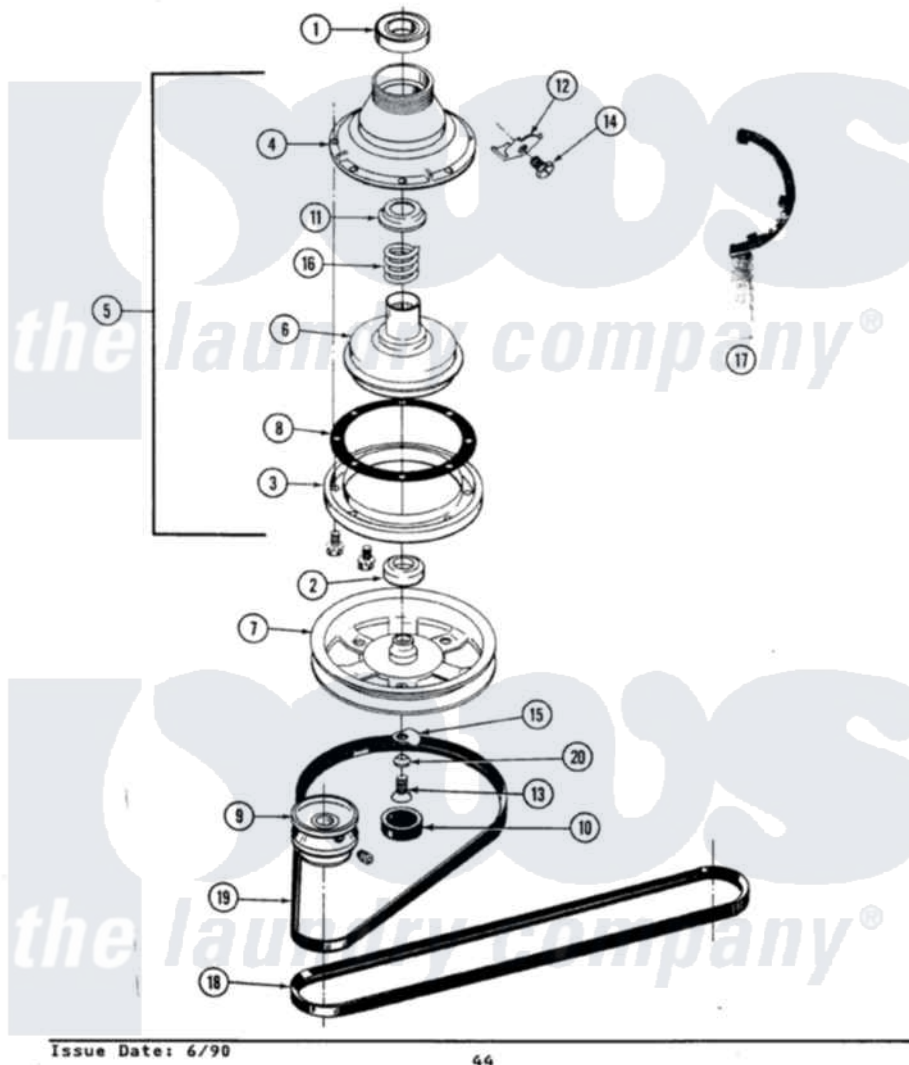

Maytag A8340 03 - CLUTCH, BRAKE & BELTS

SECTION: CLUTCH, BRAKE & BELTS
 MODEL: ALL MODELS

Maytag Residential Maytag A8340 Washer Parts Parts Diagram 03 - CLUTCH, BRAKE & BELTS
 Click on the part number to view part

| Item | Original Part Number | Replaced By | Status | Part Description |
|------|-------------------------|---------------------------|---------------|------------------------------|
| 1 | Y200720 | 22003441 | | Bearing, Rear |
| 2 | 200835 | | | Bearing, Brake Rotor |
| 3 | 211043 | 6-2011900 | | Brake Asse |
| " | 211000 | | | SCREW, BRAKE DRUM (HEX HEAD) |
| 4 | 211045 | 6-2011900 | | Brake Asse |
| 5 | 201190 | 6-2011900 | | Brake Asse |
| 6 | 201126 | 6-2011900 | | Brake Asse |
| 7 | 211059 | 6-2301530 | | Pulley |
| 8 | 211042 | 6-2011900 | | Brake Asse |
| 9 | Y053241 | | | Set Screw, Motor Pulley |
| " | 200816 | 6-2008160 | | Pulley- MO |
| 10 | 211038 | | Not Available | CAP, OIL RETAINER |
| 11 | 211039 | 6-2011900 | | Brake Asse |
| 12 | 213325 | | | Clip, Retaining |
| 13 | 211375 | 681582 | | Screw |
| 14 | 213326 | | | Bolt, Sems Retaining Clip |

| | | | |
|----|------------------------|---------------------------|----------------------|
| 15 | 211089 | | Lug, Stop Pulley |
| 16 | 211041 | 6-2011900 | Brake Asse |
| 17 | Y038315 | 038315 | Tool |
| 18 | 211124 | | Part Not Used |
| 19 | 211125 | | V Belt, Drive Pulley |
| 20 | 211090 | 22003555 | Washer, Stop Lug |